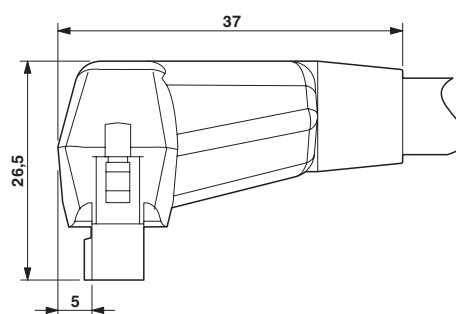

Cable - VIP-CAB-FLK14/16/3,0M/S7 - 2904519

Technical data

Connector 2

Number of positions	16
Pitch	2.54 mm

Supported controller

Controller	SIEMENS TOP connect

Environmental Product Compliance

China RoHS	Environmentally Friendly Use Period = 50 years
	For information on hazardous substances, refer to the manufacturer's declaration available under "Downloads"

Drawings

Connection diagram

14-pos. Socket strip PIN	16-pos. Socket strip PIN	Wire color
1	16	Black
2	14	Brown
3	12	Red
4	10	Orange
5	8	Yellow
6	6	Green
7	4	Blue
8	2	Violet
9	9	Gray
10	1	White
11	11	White-black
12	3	White-brown
13	13	White-red
14	5	White-orange
	7	-
	15	-

Dimensional drawing

Pin assignment and color code

Classifications

eCl@ss

eCl@ss 10.0.1	27242220
eCl@ss 11.0	27242220
eCl@ss 5.1	27242200
eCl@ss 6.0	27249200
eCl@ss 7.0	27249205
eCl@ss 9.0	27242220

ETIM

ETIM 2.0	EC000237
ETIM 3.0	EC000237
ETIM 4.0	EC000237