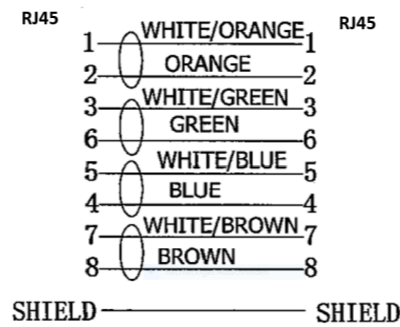

cable length L see description

Example: NBC-R40C/0,3-BC5/R40C

L (m)

Wiring Diagram

DIN A3 	document-No. / RI	date	scale	- Simplified representation - Document excluded from change process - Linear dimensions [mm] - EN ISO 291 23/50
	01319875 / 00	28.01.2021	1:1	
page 1 of 1	document-type TECDOC 2D_Productfamily description NBC-R40C/..-BC5/R40C			