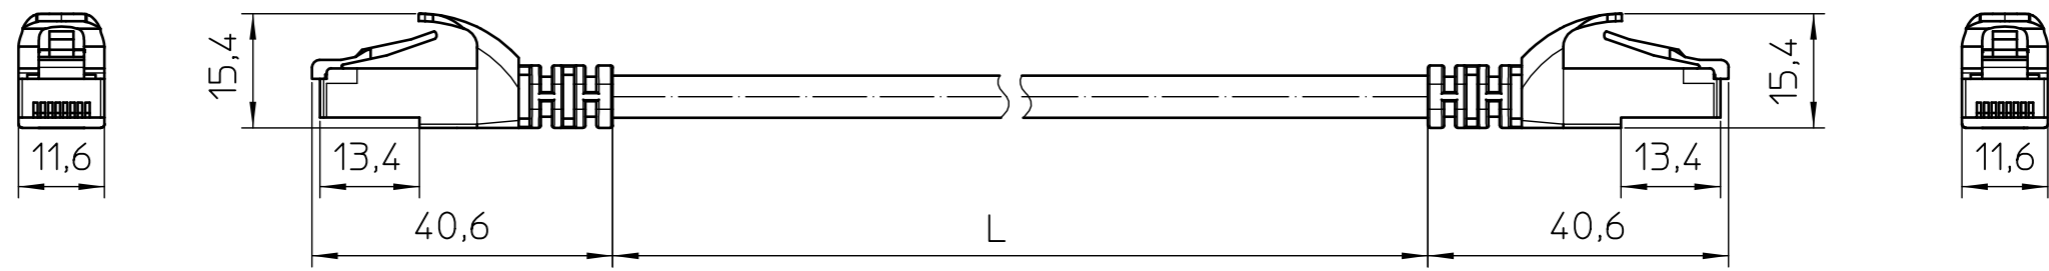

cable length L see description

Example: NBC-R40C/0,3-BC5/R40C

L (m)

Wiring Diagram

DIN A3 	document-No. / RI	date	scale	- Simplified representation - Document excluded from change process - Linear dimensions [mm] - EN ISO 291 23/50
	01319875 / 00	28.01.2021	1:1	
page 1 of 1	document-type TECDOC 2D_Productfamily description NBC-R40C/..-BC5/R40C			