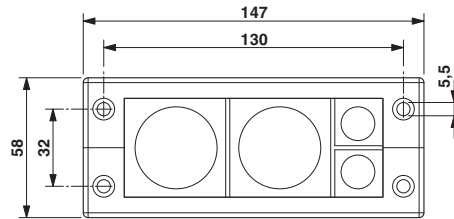

Sealing frame, Length: 147 mm, Width: 58 mm, Height: 17 mm, Color: black

Product description

KEL sealing sleeves, large

Key commercial data

Packing unit	1 PCE
Weight per Piece (excluding packing)	100.0 GRM
Custom tariff number	39174000
Country of origin	Germany

UNSPSC

UNSPSC 6.01	30212109
-------------	----------

Sealing frame - KEL 24/4 - 3063057

Classifications

UNSPSC

UNSPSC 7.0901	39121708
UNSPSC 11	39121708
UNSPSC 12.01	39121708
UNSPSC 13.2	39121708

Drawings

Dimensioned drawing