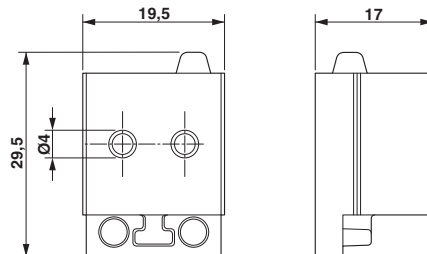

#### Dimensions

External cable diameter	2x 3 mm ... 4 mm
Length	29.5 mm
Width	19.5 mm
Height	17 mm

### Drawings

Dimensional drawing

Dimensional drawing

---

单击下面可查看定价，库存，交付和生命周期等信息

[>>Phoenix Contact\(菲尼克斯\)](#)