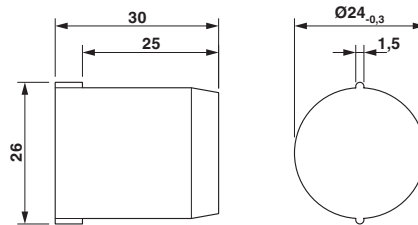

Closing cap - SEALING PLUG 25X30 RD - 1421863

Drawings

Dimensional drawing

Dimensional drawing

Classifications

eCl@ss

eCl@ss 10.0.1	27144433
eCl@ss 11.0	27144433
eCl@ss 4.0	27141200
eCl@ss 4.1	27141200
eCl@ss 5.0	27149100
eCl@ss 5.1	27149100
eCl@ss 6.0	27149100
eCl@ss 7.0	27149110
eCl@ss 9.0	27144433

ETIM

ETIM 6.0	EC000451
ETIM 7.0	EC003608

UNSPSC

UNSPSC 18.0	39121311
UNSPSC 19.0	39121311
UNSPSC 20.0	39121311
UNSPSC 21.0	39121300

Phoenix Contact 2022 © - all rights reserved
<http://www.phoenixcontact.com>

PHOENIX CONTACT GmbH & Co. KG
Flachsmarktstr. 8
32825 Blomberg
Germany
Tel. +49 5235 300
Fax +49 5235 3 41200
<http://www.phoenixcontact.com>