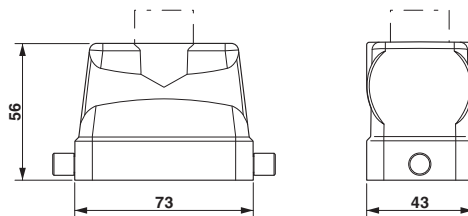

Sleeve housing, for single locking latch, height: 56 mm, with gland, 1 x M25, lateral cable outlet

Key commercial data

Packing unit	1 PCE
Weight per Piece (excluding packing)	166.0 GRM
Custom tariff number	85389099
Country of origin	Germany

Full screw connection

Cable gland - HC-K-KV-M25(11-17) - 1690639

Plastic screw connection up to 5 bar, thread length: 8 mm, cable diameter: 11 - 17 mm, WAF 29, screw connection: M25

Cable gland - HC-M-KV-M25(11-16) - 1690574

Metal screw connection up to 5 bar, thread length: 7 mm, cable diameter: 11 - 16 mm, WAF 27, screw connection: M25

Cable gland - HC-M-KV-M25(14-21) - 1646007

Metal screw connection up to 5 bar, thread length: 7 mm, cable diameter: 14 - 21 mm, WAF 34, screw connection: M25

Special cable screw connection M25, brass nickel-plated, grommet with 10 mm and 11 mm holes

Drawings

Dimensioned drawing

Dimensional drawing

单击下面可查看定价，库存，交付和生命周期等信息

[>>Phoenix Contact \(菲尼克斯\)](#)