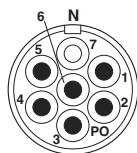

Technical data

Technical data

Insertion/withdrawal cycles mechanical	50
Direction of rotation of contact chamber numbering	Standard
Coding	N
Contact connection method	Crimp connection
Type of contacts	Male connector
Number of positions	6
Contact diameter of power contacts	2 mm
Litz wire cross section of power contacts min.	1.5 mm ²
Litz wire cross section of power contacts max.	2.5 mm ²
Nominal current per power contact at 25°C	20 A

Drawings

Schematic diagram

Schematic diagram

Contact insert - RC-06P1N8B0000 - 1593525

Schematic diagram

© Phoenix Contact 2013 - all rights reserved
<http://www.phoenixcontact.com>

单击下面可查看定价，库存，交付和生命周期等信息

[>>Phoenix Contact \(菲尼克斯\)](#)