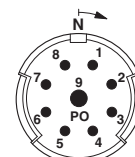

Drawings

Schematic diagram

Schematic diagram

Contact insert - RC-06P1N8B0000 - 1593525

Schematic diagram

© Phoenix Contact 2013 - all rights reserved
<http://www.phoenixcontact.com>

单击下面可查看定价，库存，交付和生命周期等信息

[>>Phoenix Contact \(菲尼克斯\)](#)