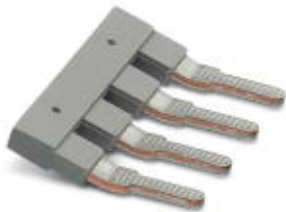

Insertion bridge - EB 4-10 - 0203331

Please be informed that the data shown in this PDF Document is generated from our Online Catalog. Please find the complete data in the user's documentation. Our General Terms of Use for Downloads are valid (<http://phoenixcontact.com/download>)

Insertion bridge, Number of positions: 10, Color: gray

The illustration shows the 4-position version

Key Commercial Data

Packing unit	1 pc
Minimum order quantity	10 pc
Weight per Piece (excluding packing)	6.38 g
Custom tariff number	85389099
Country of origin	Poland

Technical data

Technical data

Color	gray
Number of positions	10

Classifications

eCl@ss

eCl@ss 4.0	27141199
eCl@ss 4.1	27141199
eCl@ss 5.0	27141140
eCl@ss 5.1	27141140
eCl@ss 6.0	27141140
eCl@ss 7.0	27141140
eCl@ss 8.0	27141140