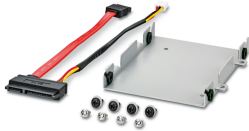

Memory - BL PPC 1000 16 GB SSD KIT - 2400073

Please be informed that the data shown in this PDF Document is generated from our Online Catalog. Please find the complete data in the user's documentation. Our General Terms of Use for Downloads are valid (<http://phoenixcontact.com/download>)

16 GB, 2.5" SATA solid-state drive kit for Basicline PPC 1000. Includes tray.

This product comes with a mass storage option (not shown)

Product Description

Data storage

Key Commercial Data

Packing unit	1 pc
GTIN	
GTIN	4055626038292