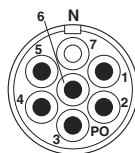

Technical data

Technical data

Insertion/withdrawal cycles mechanical	50
Direction of rotation of contact chamber numbering	Standard
Coding	N
Contact connection method	Screw connection
Type of contacts	Male connector
Number of positions	6
Contact diameter of power contacts	2 mm
Litz wire cross section of power contacts min.	0.08 mm ²
Litz wire cross section of power contacts max.	1 mm ²
Nominal current per power contact at 25°C	20 A

Drawings

Schematic diagram

Schematic diagram

Contact insert - RC-06P1NS20000 - 1593555

Schematic diagram

© Phoenix Contact 2013 - all rights reserved
<http://www.phoenixcontact.com>

单击下面可查看定价，库存，交付和生命周期等信息

[>>Phoenix Contact\(菲尼克斯\)](#)