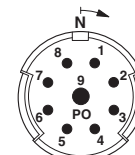

Drawings

Schematic diagram

Schematic diagram

Contact insert - RC-06P1NS20000 - 1593555

Schematic diagram

© Phoenix Contact 2013 - all rights reserved
<http://www.phoenixcontact.com>

单击下面可查看定价，库存，交付和生命周期等信息

[>>Phoenix Contact\(菲尼克斯\)](#)