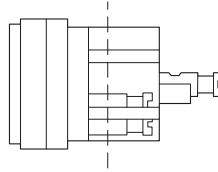

Drawings

Schematic diagram

Schematic diagram

Contact insert - RC-06P1NS20000 - 1593555

Schematic diagram

© Phoenix Contact 2013 - all rights reserved
<http://www.phoenixcontact.com>

单击下面可查看定价，库存，交付和生命周期等信息

[>>Phoenix Contact\(菲尼克斯\)](#)