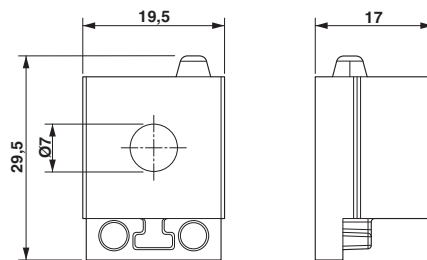

Technical data

Dimensions

| | |
|-------------------------|------------------|
| External cable diameter | 1x 6 mm ... 7 mm |
| Length | 29.5 mm |
| Width | 19.5 mm |
| Height | 17 mm |

Ambient conditions

Approval details

UL Recognized

cUL Recognized

GL

cULus Recognized

Drawings

Dimensional drawing

Dimensional drawing