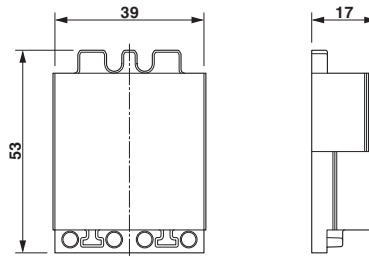

Blind sleeve - CES-LRG-BK - 0801671

Approvals

Approval details

GL

Drawings

Dimensional drawing

Dimensional drawing