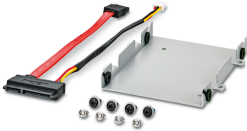

Memory - BL PPC 1000 80 GB SSD KIT - 2400075

Please be informed that the data shown in this PDF Document is generated from our Online Catalog. Please find the complete data in the user's documentation. Our General Terms of Use for Downloads are valid (<http://phoenixcontact.com/download>)

80 GB, 2.5" SATA solid-state drive kit for Basicline PPC 1000. Includes tray.

This product comes with a mass storage option (not shown)

Product Description

Data storage

Key Commercial Data

Packing unit	1 pc
GTIN	 4 055626 038261
GTIN	4055626038261