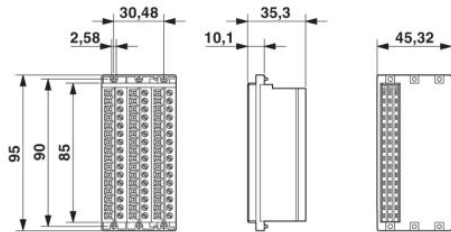

Diagrams/Drawings

Dimensioned drawing