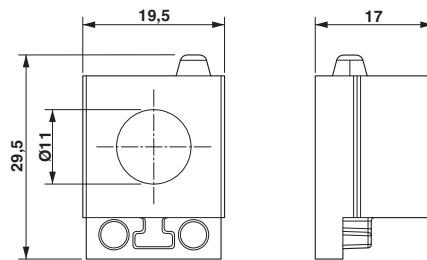

Key Commercial Data

Packing unit	1 pc
Minimum order quantity	10 pc
Weight per Piece (excluding packing)	0.08 g
Custom tariff number	40169300
Country of origin	Taiwan

Technical data

Dimensions

External cable diameter	1x 10 mm ... 11 mm
Length	29.5 mm
Width	19.5 mm
Height	17 mm

Ex Approvals

Cable sleeve - CES-SRG-BK-11 - 0801618

Approvals

Approvals submitted

Approval details

GL

Drawings

Dimensional drawing

Dimensional drawing

单击下面可查看定价，库存，交付和生命周期等信息

[>>Phoenix Contact\(菲尼克斯\)](#)