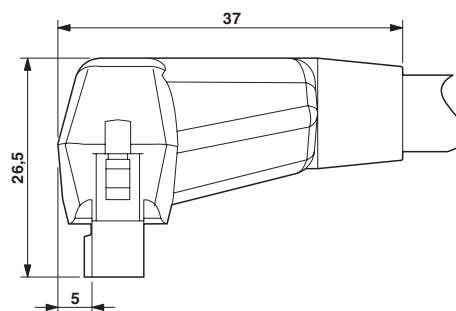

Cable - VIP-CAB-FLK14/16/1,5M/S7 - 2904516

Technical data

Connector 2

Number of positions	16
Pitch	2.54 mm

Supported controller

Controller	SIEMENS TOP connect

Environmental Product Compliance

China RoHS	Environmentally Friendly Use Period = 50 years
	For information on hazardous substances, refer to the manufacturer's declaration available under "Downloads"

Drawings

Connection diagram

14-pos. Socket strip PIN	16-pos. Socket strip PIN	Wire color
1	16	Black
2	14	Brown
3	12	Red
4	10	Orange
5	8	Yellow
6	6	Green
7	4	Blue
8	2	Violet
9	9	Gray
10	1	White
11	11	White-black
12	3	White-brown
13	13	White-red
14	5	White-orange
	7	-
	15	-

Dimensional drawing

Pin assignment and color code

Classifications

eCl@ss

eCl@ss 10.0.1	27242220
eCl@ss 11.0	27242220
eCl@ss 5.1	27242200
eCl@ss 6.0	27249200
eCl@ss 7.0	27249205
eCl@ss 9.0	27242220

ETIM

ETIM 2.0	EC000237
ETIM 3.0	EC000237
ETIM 4.0	EC000237