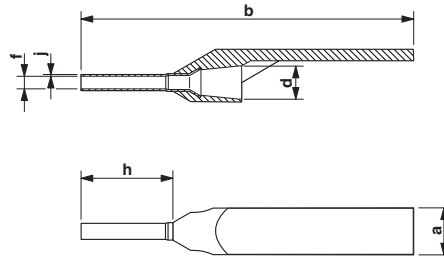

Dimensioned drawing

Phoenix Contact 2014 © - all rights reserved
<http://www.phoenixcontact.com>