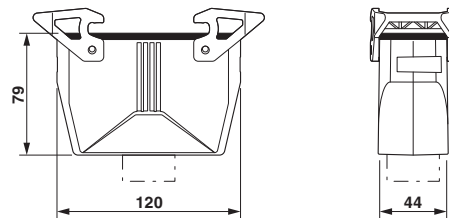

Coupling housings B24, With double locking latch, Material: Die-cast aluminum, salt water resistant, Cable outlets: 1, straight, Height: 77 mm, Cable gland: none, Gland: no, 1x M40, Standard

#### Dimensions

Height	77 mm
Width	44 mm
Length	120 mm

## Drawings

Dimensional drawing

Dimensional drawing