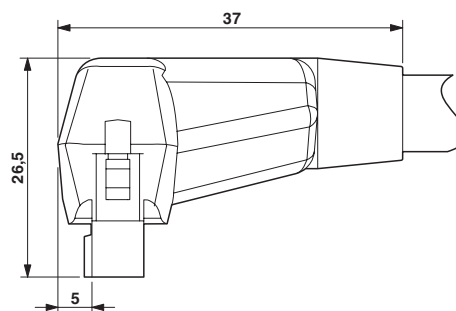

Cable - VIP-CAB-FLK14/16/5,0M/S7 - 2904521

Technical data

Connector 2

Number of positions	16
Pitch	2.54 mm

Supported controller

Controller	SIEMENS TOP connect

Environmental Product Compliance

China RoHS	Environmentally Friendly Use Period = 50 years
	For information on hazardous substances, refer to the manufacturer's declaration available under "Downloads"

Drawings

Connection diagram

14-pos. Socket strip PIN	16-pos. Socket strip PIN	Wire color
1	16	Black
2	14	Brown
3	12	Red
4	10	Orange
5	8	Yellow
6	6	Green
7	4	Blue
8	2	Violet
9	9	Gray
10	1	White
11	11	White-black
12	3	White-brown
13	13	White-red
14	5	White-orange
	7	-
	15	-

Dimensional drawing

Pin assignment and color code

Classifications

eCl@ss

eCl@ss 10.0.1	27242220
eCl@ss 11.0	27242220
eCl@ss 5.1	27242200
eCl@ss 6.0	27249200
eCl@ss 7.0	27249205
eCl@ss 9.0	27242220

ETIM

ETIM 2.0	EC000237
ETIM 3.0	EC000237
ETIM 4.0	EC000237