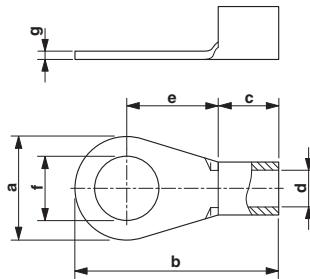

Ring cable lug - C-RC 1/M4 DIN - 3240072

Approvals

Approvals submitted

Approval details

EAC

EAC

Drawings

Dimensional drawing