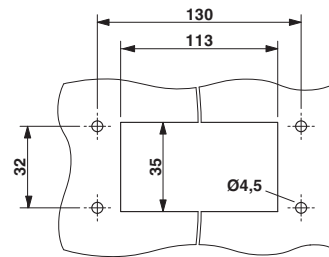

#### Dimensions

Length	147 mm
Width	58.5 mm
Height	20 mm

## Drawings

Dimensional drawing

Dimensional drawing

Dimensional drawing

Panel cutout

单击下面可查看定价，库存，交付和生命周期等信息

[>>Phoenix Contact\(菲尼克斯\)](#)