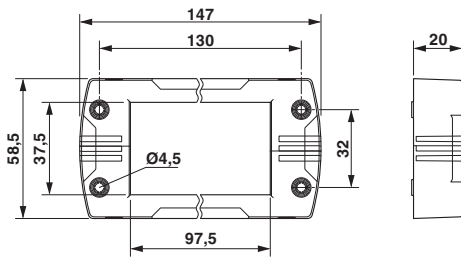

#### Dimensions

Length	147 mm
Width	58.5 mm
Height	20 mm

## Drawings

Dimensional drawing

Dimensional drawing

Dimensional drawing

Panel cutout

单击下面可查看定价，库存，交付和生命周期等信息

[>>Phoenix Contact\(菲尼克斯\)](#)