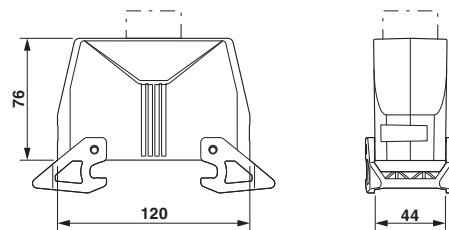

Sleeve housing B24, With double locking latch, Material: Die-cast aluminum, salt water resistant, Cable outlets: 1, straight, Height: 76 mm, Cable gland: none, Gland: no, 1x Pg21, Standard

Why buy this product

- good shielding in the event of electromagnetic interference

Key Commercial Data

Packing unit	1 STK
Custom tariff number	85389099
Country of origin	China

Technical data

Dimensions

Height	76 mm
Width	44 mm
Length	120 mm

Housing - HC-STA-B24-HHWD-1TTP21-EL-AL - 1412771

Technical data

General

Note	for contact inserts HC-B24, BB46, D64, DD108, HV10/16, M
Size	B24
Housing type	Sleeve housing
Locking type	With double locking latch
No. of cable outlets	1
Cable exit	straight
Screw connection	none
Type of the screw connection	1x Pg21
Housing material	Die-cast aluminum, salt water resistant
Housing surface material	Uncoated
Material lock	PA

Drawings

Dimensional drawing

Dimensional drawing

Classifications

eCl@ss

eCl@ss 5.1	27143424
eCl@ss 6.0	27143423
eCl@ss 8.0	27440202
eCl@ss 9.0	27440202

ETIM

ETIM 5.0	EC000437
----------	----------