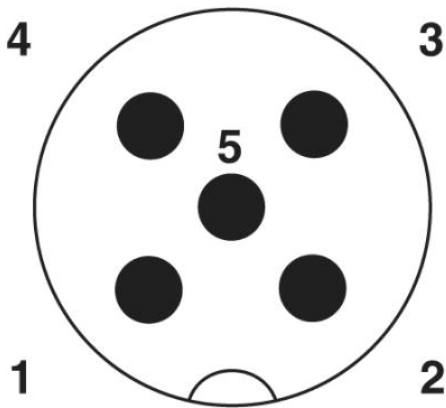

Technical data

General data

Rated current at 40°C	4 A
Rated voltage	60 V
Number of positions	5
Volume resistance	≤ 8 mΩ
Insulation resistance	≥ 100 MΩ

Ambient temperature (operation)	-40 °C ... 85 °C (Male connector / female connector)
General characteristics	
Standards/regulations	M12 connector IEC 61076-2-101
Coding	A - standard
Surge voltage category	II
Pollution degree	3
Degree of protection	IP67
Contact material	CuZn
Contact surface material	CuSnZn
Contact carrier material	PA 66
Material of grip body	PBT
Material, knurls	Plastic
Sealing material	NBR
Type of connection	Screw connection
Conductor cross section stranded min.	0.25 mm ²
Conductor cross section stranded max.	0.75 mm ²
Conductor cross section AWG/kcmil min.	24
Conductor cross section AWG/kcmil max	18
External cable diameter	6 mm ... 8 mm
Status display	No

Diagrams/Drawings

Dimensioned drawing

M12 x 1 male connector, angled

Schematic diagram

Male/Female M12

Cable connection side M12 (screw connection)

Pin assignment M12 male connector, 5-pos., A-coded, male side