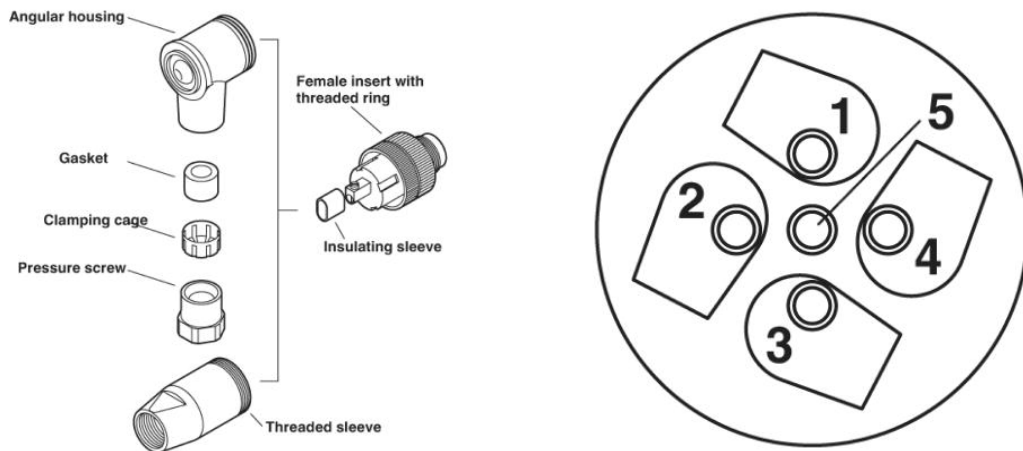

Technical data

General data

Rated current at 40°C	4 A
Rated voltage	60 V
Number of positions	5
Volume resistance	≤ 8 mΩ
Insulation resistance	≥ 100 MΩ

Ambient temperature (operation)	-40 °C ... 85 °C (Male connector / female connector)
General characteristics	
Standards/regulations	M12 connector IEC 61076-2-101
Coding	A - standard
Surge voltage category	II
Pollution degree	3
Degree of protection	IP67
Contact material	CuZn
Contact surface material	CuSnZn
Contact carrier material	PA 66
Material of grip body	PBT
Material, knurls	Plastic
Sealing material	NBR
Type of connection	Screw connection
Conductor cross section stranded min.	0.25 mm ²
Conductor cross section stranded max.	0.75 mm ²
Conductor cross section AWG/kcmil min.	24
Conductor cross section AWG/kcmil max	18
External cable diameter	6 mm ... 8 mm
Status display	No

Diagrams/Drawings

Dimensioned drawing

M12 x 1 male connector, angled

Schematic diagram

Male/Female M12

Cable connection side M12 (screw connection)

Pin assignment M12 male connector, 5-pos., A-coded, male side