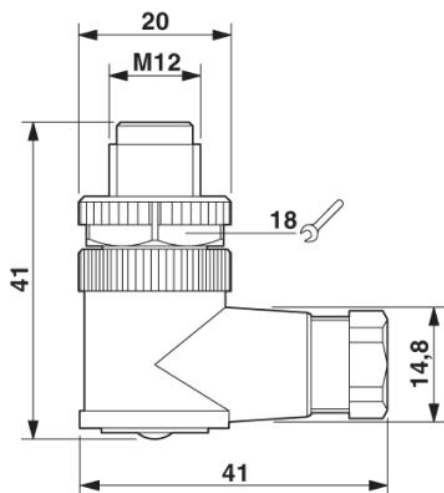

Technical data

General data

Rated current at 40°C	4 A
Rated voltage	60 V
Number of positions	5
Volume resistance	≤ 8 mΩ
Insulation resistance	≥ 100 MΩ

Ambient temperature (operation)	-40 °C ... 85 °C (Male connector / female connector)
General characteristics	
Standards/regulations	M12 connector IEC 61076-2-101
Coding	A - standard
Surge voltage category	II
Pollution degree	3
Degree of protection	IP67
Contact material	CuZn
Contact surface material	CuSnZn
Contact carrier material	PA 66
Material of grip body	PBT
Material, knurls	Plastic
Sealing material	NBR
Type of connection	Screw connection
Conductor cross section stranded min.	0.25 mm ²
Conductor cross section stranded max.	0.75 mm ²
Conductor cross section AWG/kcmil min.	24
Conductor cross section AWG/kcmil max	18
External cable diameter	6 mm ... 8 mm
Status display	No

Diagrams/Drawings

Dimensioned drawing

M12 x 1 male connector, angled

Schematic diagram

Male/Female M12

Cable connection side M12 (screw connection)

Pin assignment M12 male connector, 5-pos., A-coded, male side