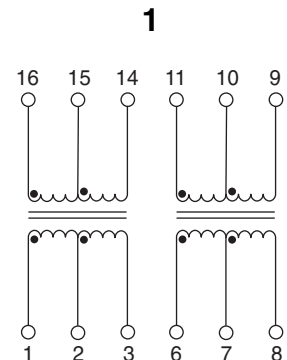

T1/CEPT/ISDN-PRI TRANSFORMER

Dual Surface Mount, 1500 Vrms, Small Package

- Matched to PMC-Sierra's PM4351 COMET transceiver
- Small surface mount package
- Contains both transmit and receive transformers
- Isolation voltage: 1500Vrms

Electrical Specifications @ 25°C

RoHS-5 Compliant Part No.	RoHS-6 Compliant Part No.	Turns Ratio (Pri:Sec ±5%)	OCL (mH MIN)	Cw/w (pF MAX)	LL (μH MAX)	DCR Pri (Ω MAX)	DCR Sec (Ω MAX)	Package/Schematic	Primary Pins
T1137	T1137NL	1CT:2.42CT & 1CT:2.42CT	1.20 & 1.20	25 & 25	.60 & .60	0.70 & 0.70	1.20 & 1.20	BH/1	1-3, 6-8

NOTE: Optional tape and reel packaging can be ordered by adding a "T" suffix to the part number (i.e.T1137T and T1137NLT).

Mechanical

Schematic

BH

Weight.....1.0 grams
Tape & Reel.....600/reel
Tube.....40/tube

Dimensions: $\frac{\text{Inches}}{\text{mm}}$
Unless otherwise specified,
all tolerances are $\pm \frac{.010}{0,25}$

For More Information:

Pulse Worldwide Headquarters

12220 World Trade Dr.
San Diego, CA 92128
U.S.A.