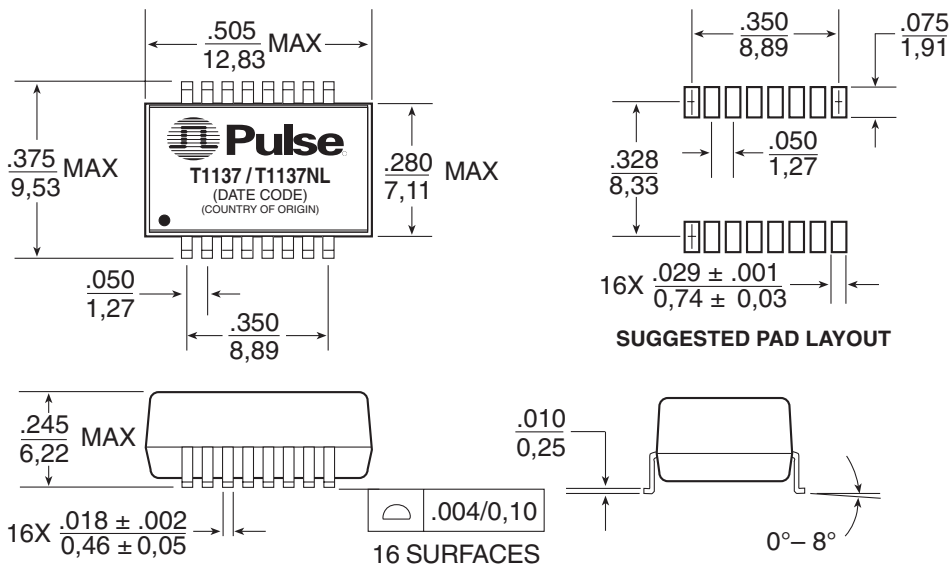

T1/CEPT/ISDN-PRI TRANSFORMER

Dual Surface Mount, 1500 Vrms, Small Package

- Matched to PMC-Sierra's PM4351 COMET transceiver
- Small surface mount package
- Contains both transmit and receive transformers
- Isolation voltage: 1500Vrms

Electrical Specifications @ 25°C

RoHS-5 Compliant Part No.	RoHS-6 Compliant Part No.	Turns Ratio (Pri:Sec ±5%)	OCL (mH MIN)	Cw/w (pF MAX)	LL (μH MAX)	DCR Pri (Ω MAX)	DCR Sec (Ω MAX)	Package/Schematic	Primary Pins
T1137	T1137NL	1CT:2.42CT & 1CT:2.42CT	1.20 & 1.20	25 & 25	.60 & .60	0.70 & 0.70	1.20 & 1.20	BH/1	1-3, 6-8

NOTE: Optional tape and reel packaging can be ordered by adding a "T" suffix to the part number (i.e.T1137T and T1137NLT).

Mechanical

Schematic

BH

Weight.....1.0 grams
Tape & Reel.....600/reel
Tube.....40/tube

Dimensions: $\frac{\text{Inches}}{\text{mm}}$
Unless otherwise specified,
all tolerances are $\pm \frac{.010}{0,25}$

For More Information:

Pulse Worldwide Headquarters

12220 World Trade Dr.
San Diego, CA 92128
U.S.A.