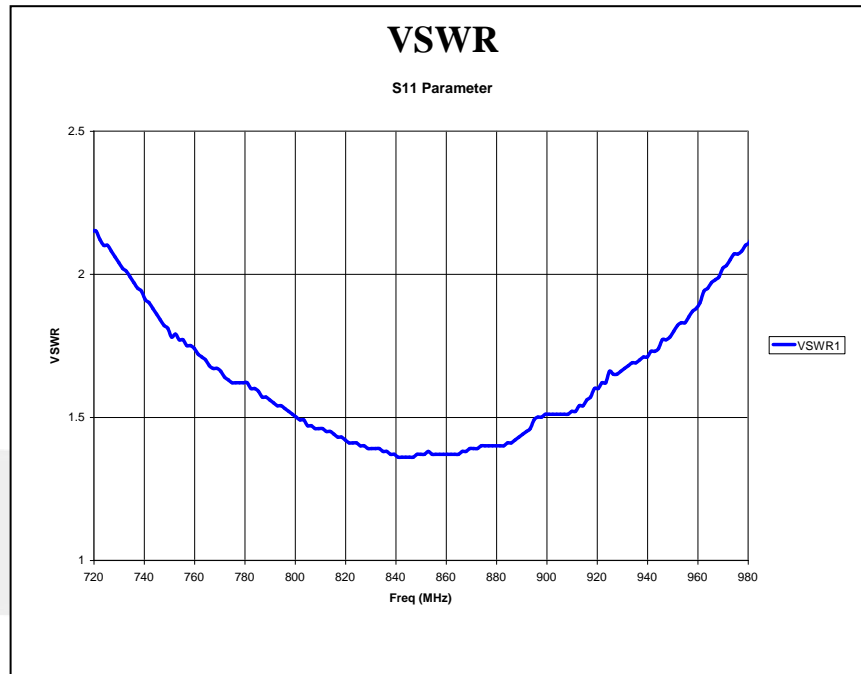

**LP800NMO
LP800NMOW**

NMO MOUNTED

Series : ANTENNA

CURVES

Measured on Ø40" Ground plane

Issue : 0711

In the effort to improve our products, we reserve the right to make changes judged to be necessary.

单击下面可查看定价，库存，交付和生命周期等信息