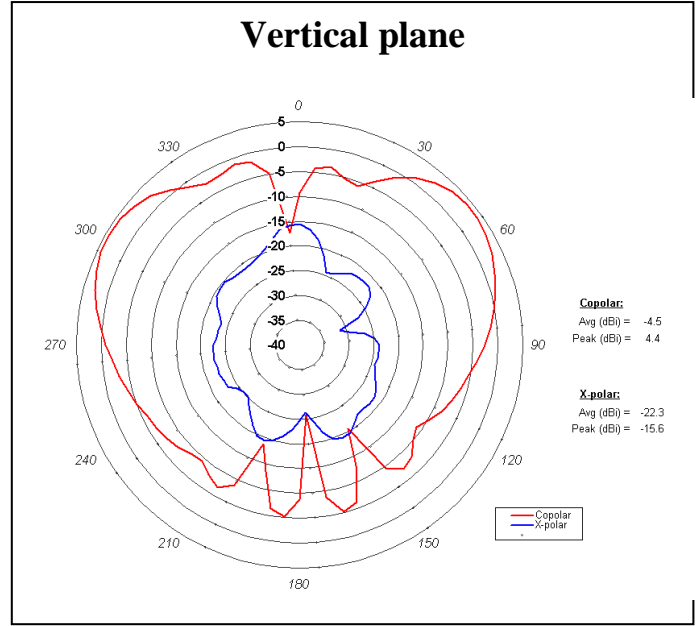

OTHERS SPECIFICATIONS

Installation: 1 full turn min.

Issue : 0711

In the effort to improve our products, we reserve the right to make changes judged to be necessary.

BLACK/WHITE LOW-PROFILE UTY 806-960 MHz

**LP800NMO
LP800NMOW**

NMO MOUNTED

Series : ANTENNA

CURVES

Measured on Ø40" Ground plane

Issue : 0711

In the effort to improve our products, we reserve the right to make changes judged to be necessary.

单击下面可查看定价，库存，交付和生命周期等信息