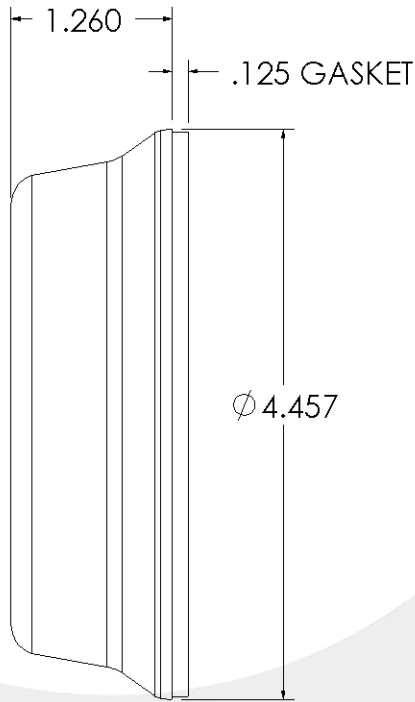

BLACK/WHITE LOW-PROFILE UTILITY 806-960 MHz

NMO MOUNTED

**LP800NMO
LP800NMOW**

Series : ANTENNA

All dimensions are in inches

Issue : 0711

In the effort to improve our products, we reserve the right to make changes judged to be necessary.

BLACK/WHITE LOW-PROFILE UTY 806-960 MHz**NMO MOUNTED****LP800NMO
LP800NMOW**
Series : ANTENNA**ELECTRICAL SPECIFICATIONS**

Frequency :.....	806-960 MHz
Nominal Impedance :.....	50 Ω
VSWR :.....	2:1 Max
Gain (Omni directional 0°) :.....	-2.2 dBi ± 1 dB
Gain (Peak) :.....	4.4 dBi ± 1 dB
Polarization :.....	Vertical
Power withstanding :.....	100 W
Connector type :.....	NMO

MECHANICAL SPECIFICATIONS

Plastic radome :.....	Mackroblend
Color :.....	Black/White
Weight :.....	159 g

ENVIRONMENTAL SPECIFICATIONS

Operating temperature :.....	-40/70 °C
------------------------------	------------------

**LP800NMO
LP800NMOW**

NMO MOUNTED

Series : ANTENNA

CURVES

Measured on Ø40" Ground plane

Issue : 0711

In the effort to improve our products, we reserve the right to make changes judged to be necessary.

单击下面可查看定价，库存，交付和生命周期等信息