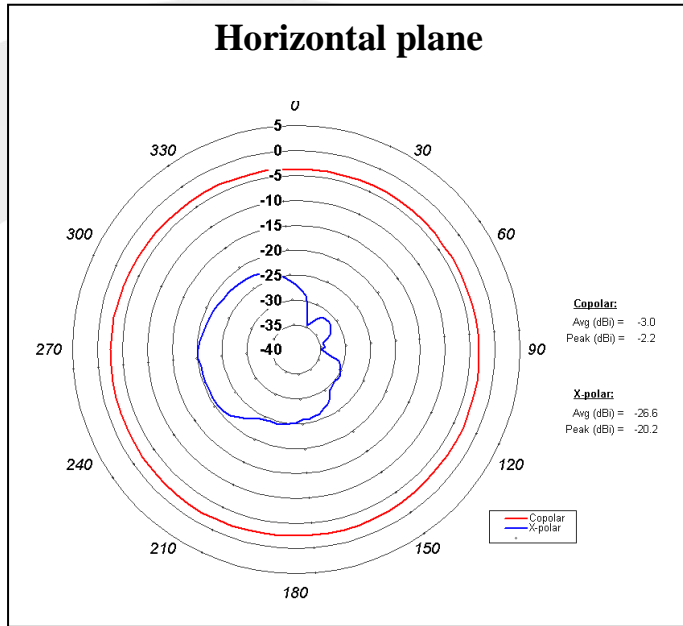

OTHERS SPECIFICATIONS

Installation: 1 full turn min.

Issue : 0711

In the effort to improve our products, we reserve the right to make changes judged to be necessary.

BLACK/WHITE LOW-PROFILE UTY 806-960 MHz

**LP800NMO
LP800NMOW**

NMO MOUNTED

Series : ANTENNA

CURVES

Measured on Ø40" Ground plane

Issue : 0711

In the effort to improve our products, we reserve the right to make changes judged to be necessary.

单击下面可查看定价，库存，交付和生命周期等信息