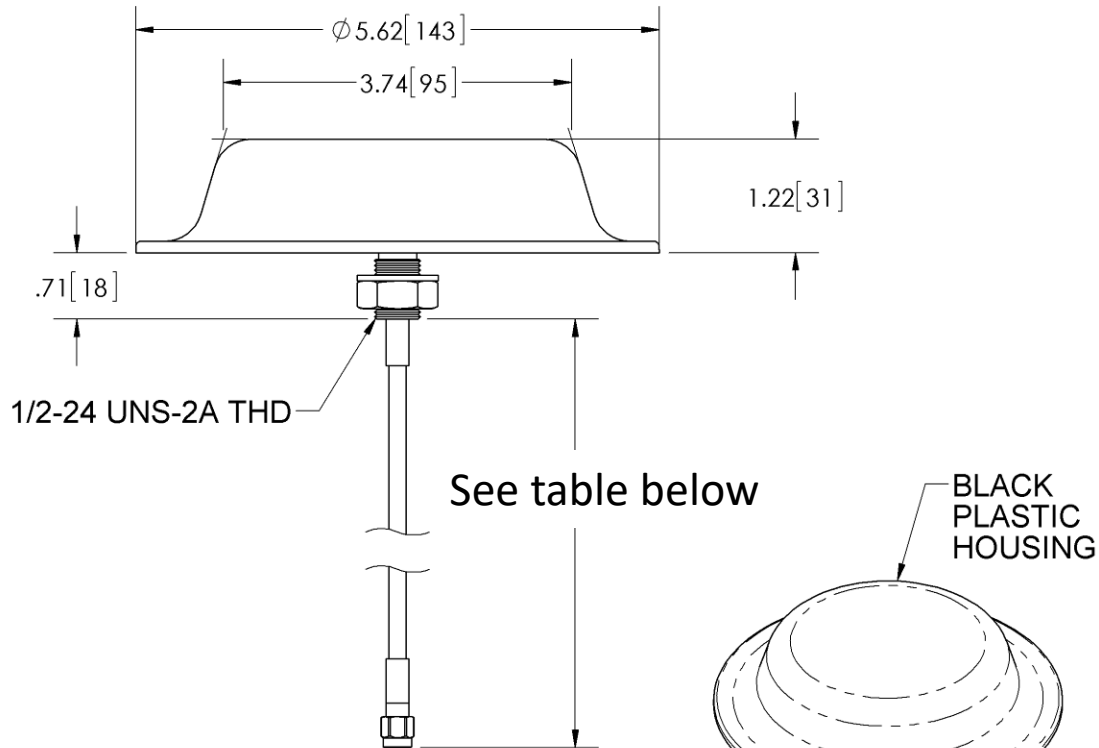

LOW PROFILE

806-960 MHz

LP800SMA

LP800SMA3

Series : **ANTENNA**

Part Number	Cable Length
LP800SMA	17 ft
LP800SMA3	3 ft

RG-58
CABLE

SMA
PLUG

BLACK
PLASTIC
HOUSING

All dimensions are in inches (mm)

Issue: 1118

In the effort to improve our products, we reserve the right to make changes judged to be necessary.

CONFIDENTIAL AND PROPRIETARY INFORMATION

LOW PROFILE

806-960 MHz

LP800SMA

LP800SMA3

Series : **ANTENNA**

ELECTRICAL SPECIFICATIONS

Frequency	806-960	MHz
Nominal Impedance	50	Ω
VSWR	2.1:1	
Gain (Overall gain)	UNITY/2.14	dBi
Bandwidth @ 1.5	8.5%	
Bandwidth @ 2.0	10%	
Connector type:	SMA MALE PLUG	
Cable type:	RG-58	
Length:	17	ft (LP800SMA)
	3	ft (LP800SMA3)
Powerwithstanding	100	Watts

MECHANICAL SPECIFICATIONS

Plastic radome:	MACKROBLEND(PC/ABS)
Color:	BLACK
Overall length:	5.63 X 1.22 INCHES
Fixing system:	DIRECT MOUNT, ½ HOLE

ENVIRONMENTAL SPECIFICATIONS

Operating temperature	-40/+85 ° C
-----------------------	-------------