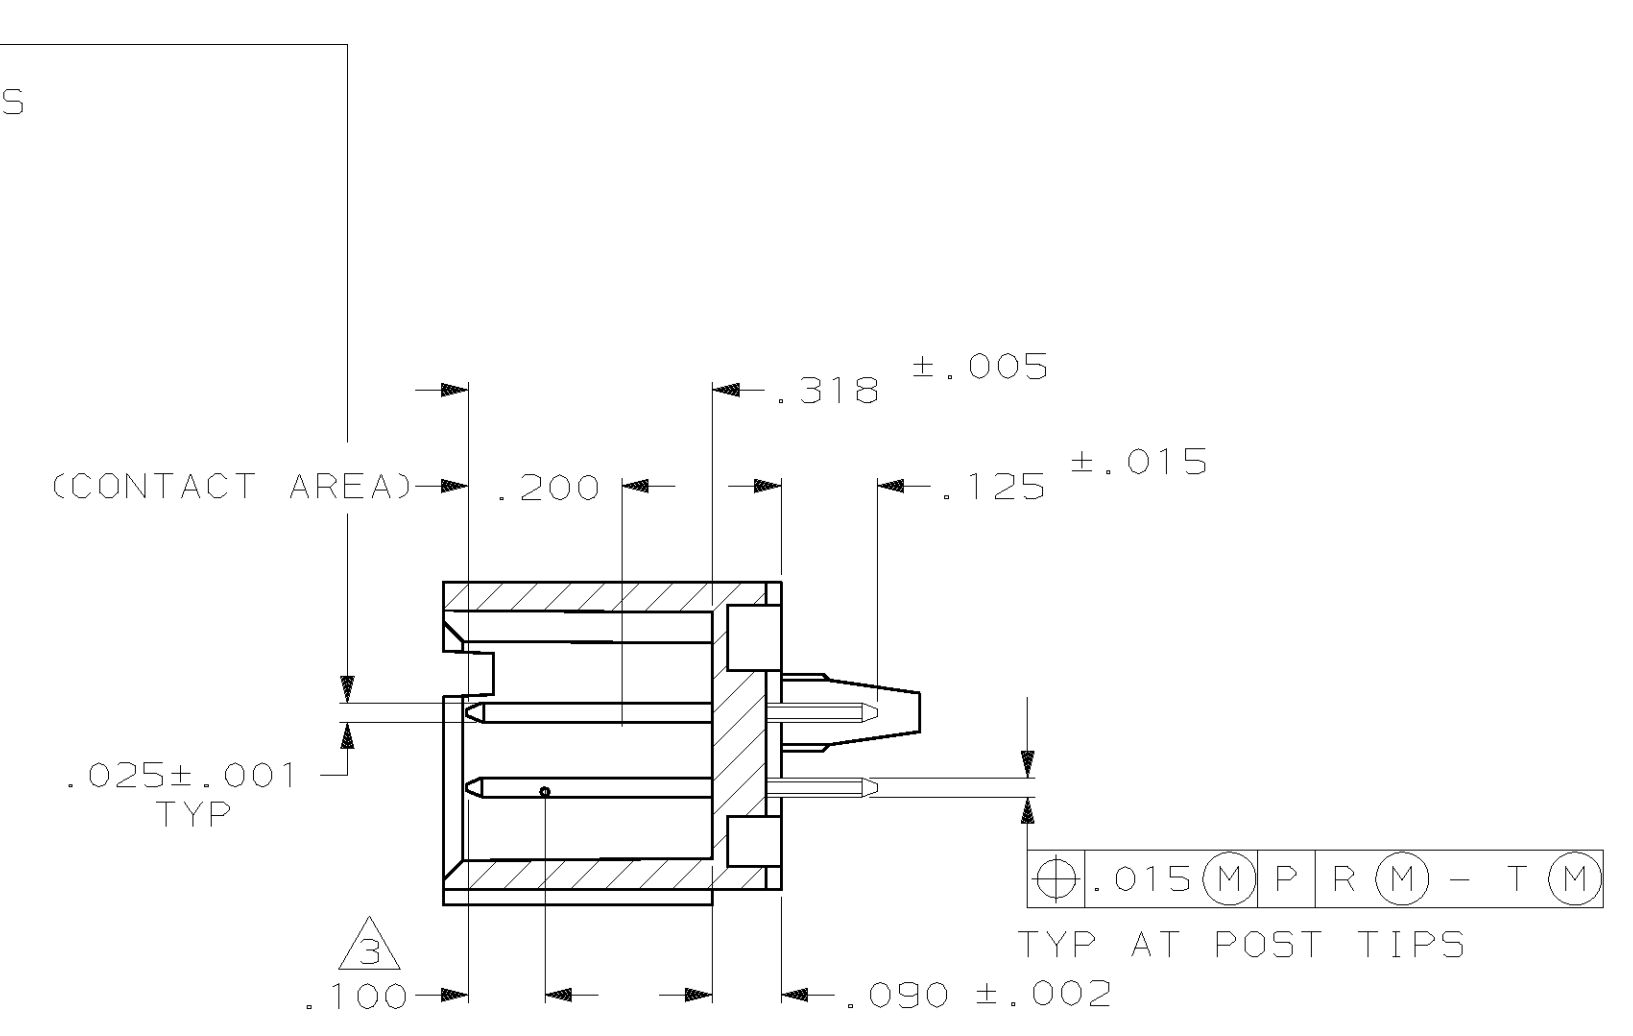

LOC		DIST		P		F		ZONE		LTR		REVISIONS			
AD	39											DESCRIPTION	DATE	APPD	
												J	REV PER 063C-0375-02	110CT02	JG

- ① THE NOTED DIMENSIONS APPLY AT THE INTERSECTION OF THE POST AND HOUSING
- ② THE NOTED DIMENSIONS APPLY AT THE INTERSECTION WITH DATUM $\overline{-P-}$
- ③ POINT OF MEASUREMENT FOR PLATING THICKNESS
- ④ PRELIMINARY PART - NOT RELEASED FOR PRODUCTION.

BASIC DIMENSION FOR ODD NO. OF SPACES (SEE TABLE)
BASIC DIMENSION FOR EVEN NO. OF SPACES (SEE TABLE)

C	B	A	NO OF POSN	ASSEMBLY PART NUMBER
.600	.300	3	8	1-104317-9
1.900	1.600	16	34	1-104317-8
2.000	1.700	17	36	1-104317-7
1.000	.700	7	16	1-104317-6
2.300	2.000	20	42	1-104317-5
2.700	2.400	24	50	1-104317-4
2.600	2.300	23	48	1-104317-3
2.200	1.900	19	40	1-104317-2
1.800	1.500	15	32	1-104317-1
1.700	1.400	14	30	1-104317-0
1.500	1.200	12	26	104317-9
1.400	1.100	11	24	104317-8
1.300	1.000	10	22	104317-7
1.200	.900	9	20	104317-6
1.100	.800	8	18	104317-5
.900	.600	6	14	104317-4
.800	.500	5	12	104317-3
.700	.400	4	10	104317-2
.500	.200	2	6	104317-1