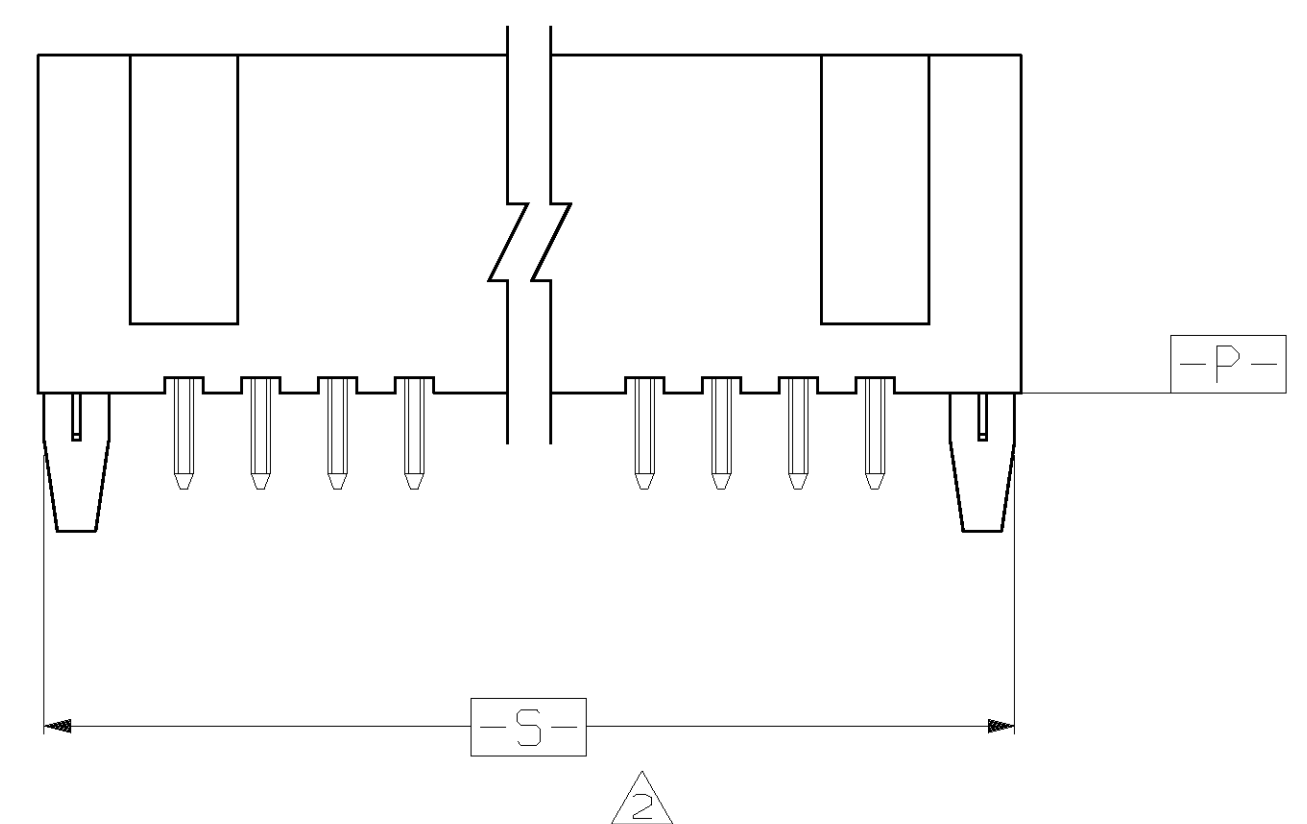

LOC		DIST		P		F		ZONE		LTR		REVISIONS			
AD	39											DESCRIPTION	DATE	APPD	
												J	REV PER 063C-0375-02	110CT02	JG

- ① THE NOTED DIMENSIONS APPLY AT THE INTERSECTION OF THE POST AND HOUSING
- ② THE NOTED DIMENSIONS APPLY AT THE INTERSECTION WITH DATUM $\overline{-P-}$
- ③ POINT OF MEASUREMENT FOR PLATING THICKNESS
- ④ PRELIMINARY PART - NOT RELEASED FOR PRODUCTION.

BASIC DIMENSION FOR ODD NO. OF SPACES (SEE TABLE)
BASIC DIMENSION FOR EVEN NO. OF SPACES (SEE TABLE)

C	B	A	NO OF POSN	ASSEMBLY PART NUMBER
.600	.300	3	8	1-104317-9
1.900	1.600	16	34	1-104317-8
2.000	1.700	17	36	1-104317-7
1.000	.700	7	16	1-104317-6
2.300	2.000	20	42	1-104317-5
2.700	2.400	24	50	1-104317-4
2.600	2.300	23	48	1-104317-3
2.200	1.900	19	40	1-104317-2
1.800	1.500	15	32	1-104317-1
1.700	1.400	14	30	1-104317-0
1.500	1.200	12	26	104317-9
1.400	1.100	11	24	104317-8
1.300	1.000	10	22	104317-7
1.200	.900	9	20	104317-6
1.100	.800	8	18	104317-5
.900	.600	6	14	104317-4
.800	.500	5	12	104317-3
.700	.400	4	10	104317-2
.500	.200	2	6	104317-1