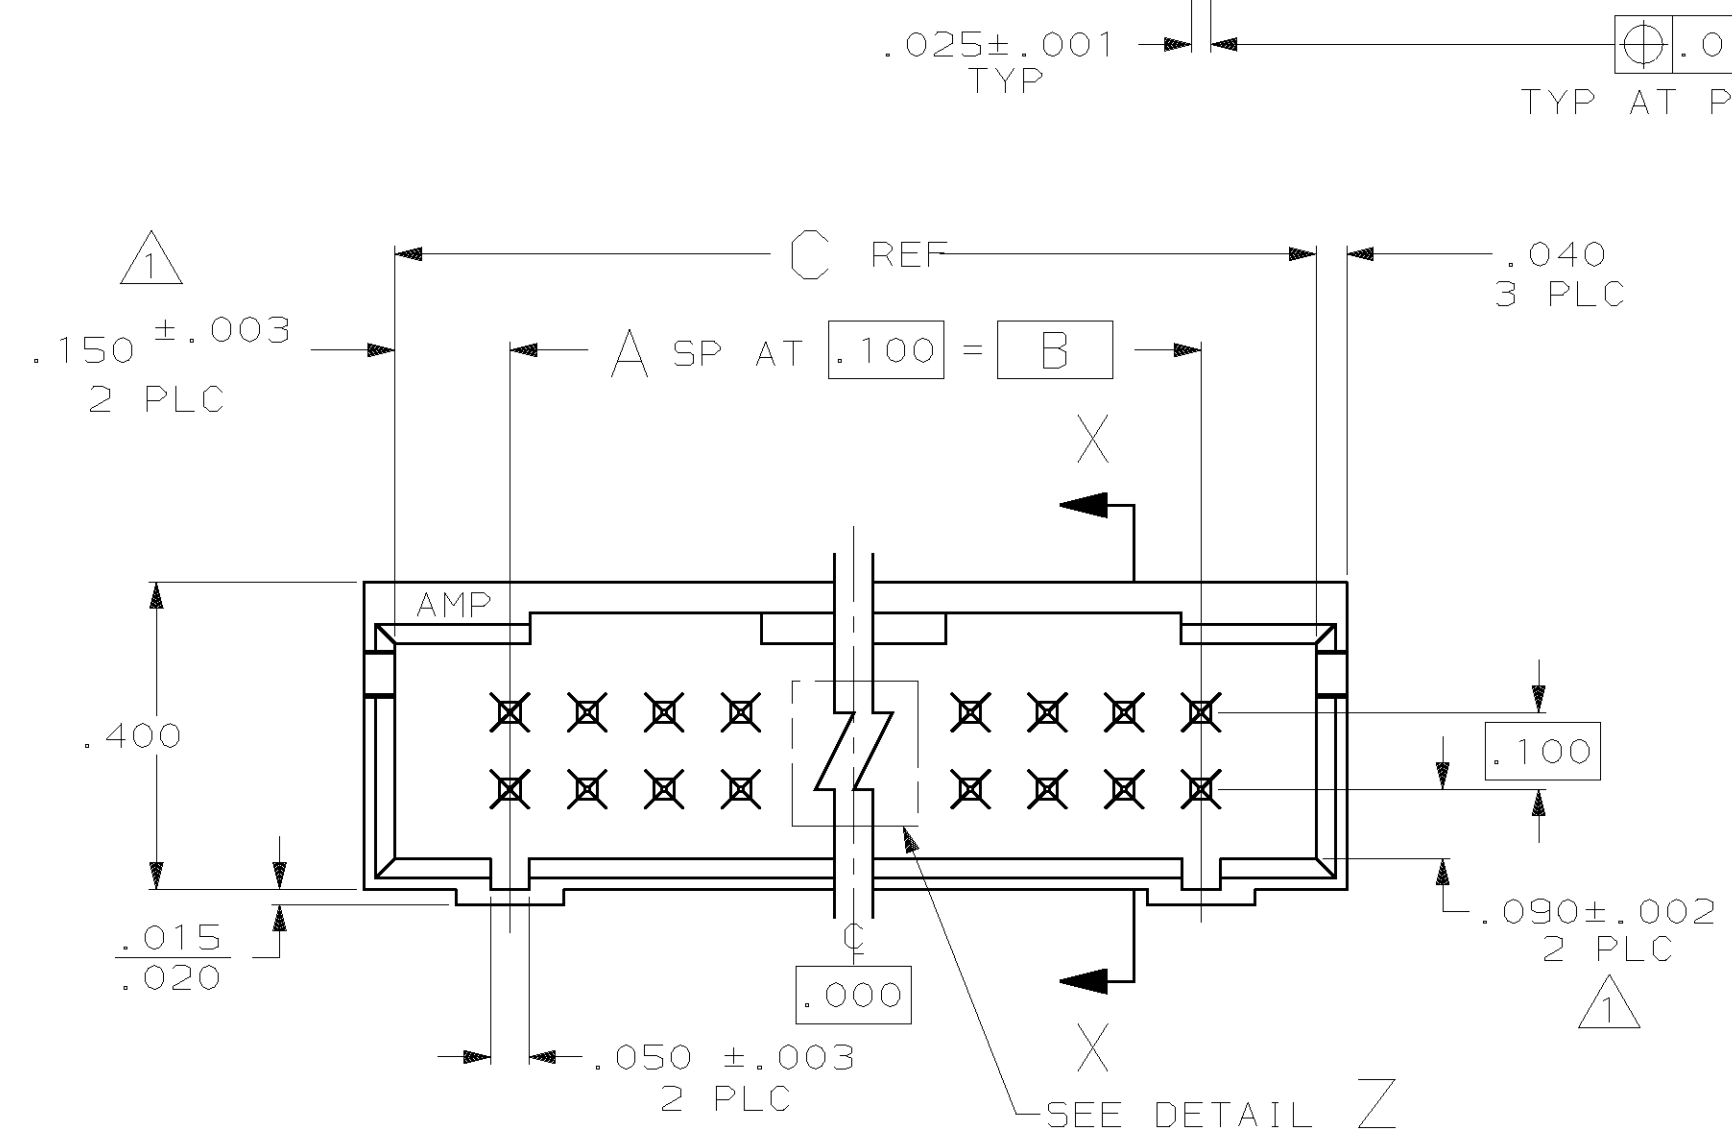

LOC		DIST		P		F		ZONE		LTR		REVISIONS			
AD	39											DESCRIPTION	DATE	APPD	
												J	REV PER 063C-0375-02	110CT02	JG

- ① THE NOTED DIMENSIONS APPLY AT THE INTERSECTION OF THE POST AND HOUSING
- ② THE NOTED DIMENSIONS APPLY AT THE INTERSECTION WITH DATUM $\overline{-P-}$
- ③ POINT OF MEASUREMENT FOR PLATING THICKNESS
- ④ PRELIMINARY PART - NOT RELEASED FOR PRODUCTION.

BASIC DIMENSION FOR ODD NO. OF SPACES (SEE TABLE)
BASIC DIMENSION FOR EVEN NO. OF SPACES (SEE TABLE)

C	B	A	NO OF POSN	ASSEMBLY PART NUMBER
.600	.300	3	8	1-104317-9
1.900	1.600	16	34	1-104317-8
2.000	1.700	17	36	1-104317-7
1.000	.700	7	16	1-104317-6
2.300	2.000	20	42	1-104317-5
2.700	2.400	24	50	1-104317-4
2.600	2.300	23	48	1-104317-3
2.200	1.900	19	40	1-104317-2
1.800	1.500	15	32	1-104317-1
1.700	1.400	14	30	1-104317-0
1.500	1.200	12	26	104317-9
1.400	1.100	11	24	104317-8
1.300	1.000	10	22	104317-7
1.200	.900	9	20	104317-6
1.100	.800	8	18	104317-5
.900	.600	6	14	104317-4
.800	.500	5	12	104317-3
.700	.400	4	10	104317-2
.500	.200	2	6	104317-1