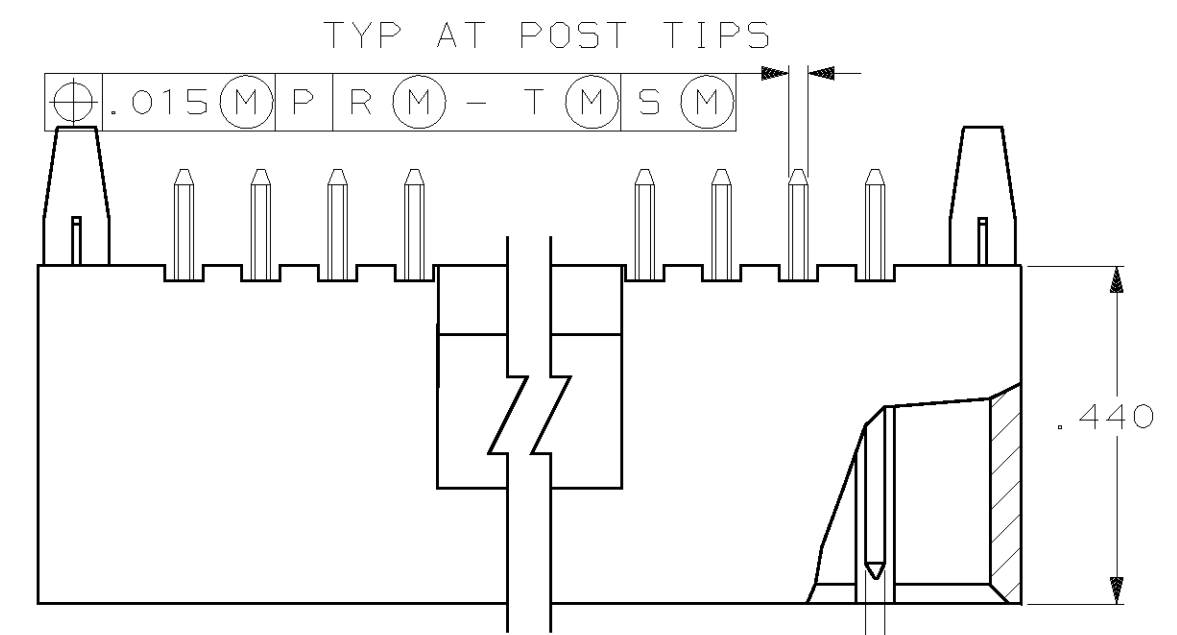

LOC		DIST		P		F		ZONE		LTR		REVISIONS			
AD	39											DESCRIPTION	DATE	APPD	
												J	REV PER 063C-0375-02	110CT02	JG

- ① THE NOTED DIMENSIONS APPLY AT THE INTERSECTION OF THE POST AND HOUSING
- ② THE NOTED DIMENSIONS APPLY AT THE INTERSECTION WITH DATUM $\overline{-P-}$
- ③ POINT OF MEASUREMENT FOR PLATING THICKNESS
- ④ PRELIMINARY PART - NOT RELEASED FOR PRODUCTION.

BASIC DIMENSION FOR ODD NO. OF SPACES (SEE TABLE)
BASIC DIMENSION FOR EVEN NO. OF SPACES (SEE TABLE)

C	B	A	NO OF POSN	ASSEMBLY PART NUMBER
.600	.300	3	8	1-104317-9
1.900	1.600	16	34	1-104317-8
2.000	1.700	17	36	1-104317-7
1.000	.700	7	16	1-104317-6
2.300	2.000	20	42	1-104317-5
2.700	2.400	24	50	1-104317-4
2.600	2.300	23	48	1-104317-3
2.200	1.900	19	40	1-104317-2
1.800	1.500	15	32	1-104317-1
1.700	1.400	14	30	1-104317-0
1.500	1.200	12	26	104317-9
1.400	1.100	11	24	104317-8
1.300	1.000	10	22	104317-7
1.200	.900	9	20	104317-6
1.100	.800	8	18	104317-5
.900	.600	6	14	104317-4
.800	.500	5	12	104317-3
.700	.400	4	10	104317-2
.500	.200	2	6	104317-1