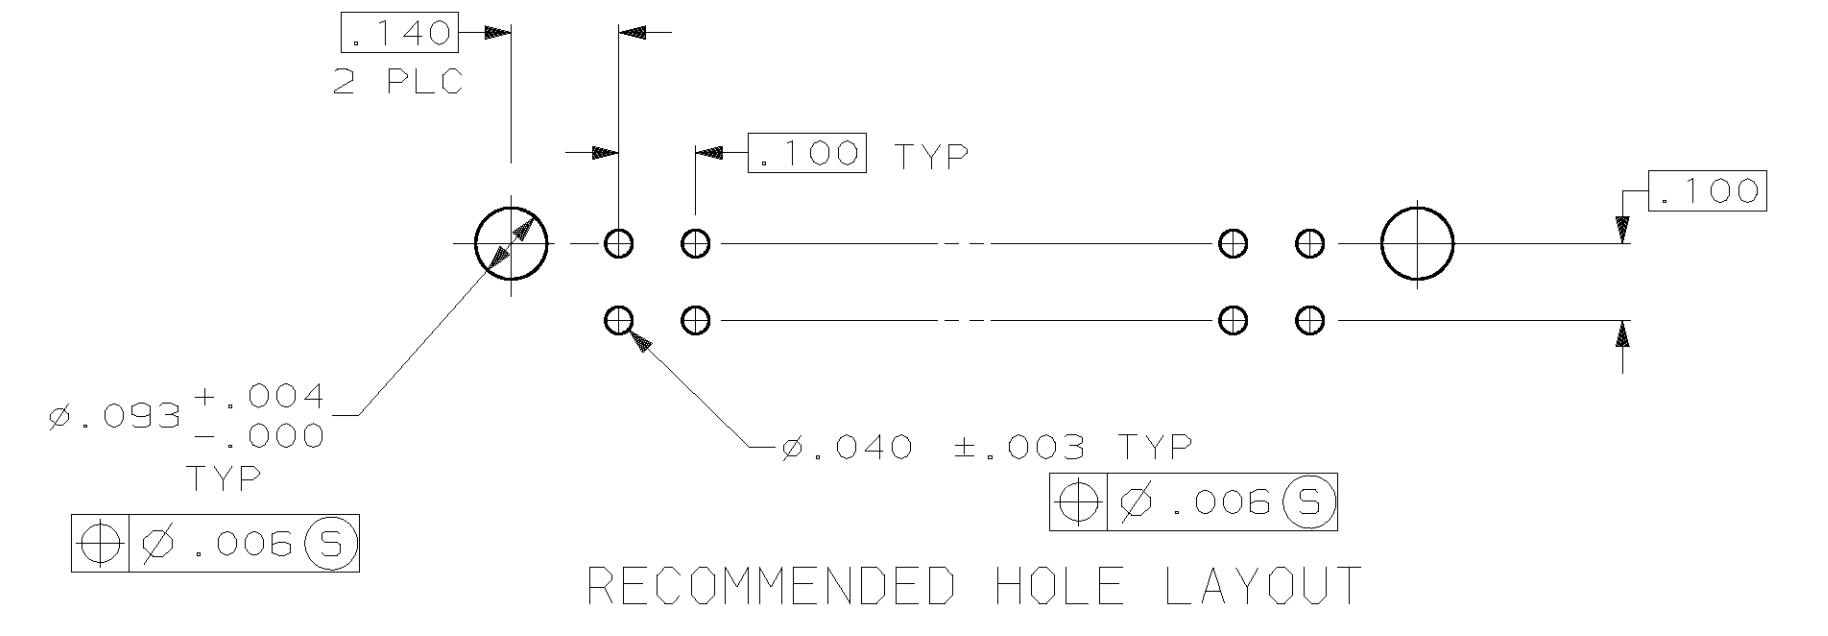

LOC		DIST		P		F		ZONE		LTR		REVISIONS			
AD	39											DESCRIPTION	DATE	APPD	
												J	REV PER 063C-0375-02	110CT02	JG

- ① THE NOTED DIMENSIONS APPLY AT THE INTERSECTION OF THE POST AND HOUSING
- ② THE NOTED DIMENSIONS APPLY AT THE INTERSECTION WITH DATUM $\overline{-P-}$
- ③ POINT OF MEASUREMENT FOR PLATING THICKNESS
- ④ PRELIMINARY PART - NOT RELEASED FOR PRODUCTION.

BASIC DIMENSION FOR ODD NO. OF SPACES (SEE TABLE)
BASIC DIMENSION FOR EVEN NO. OF SPACES (SEE TABLE)

C	B	A	NO OF POSN	ASSEMBLY PART NUMBER
.600	.300	3	8	1-104317-9
1.900	1.600	16	34	1-104317-8
2.000	1.700	17	36	1-104317-7
1.000	.700	7	16	1-104317-6
2.300	2.000	20	42	1-104317-5
2.700	2.400	24	50	1-104317-4
2.600	2.300	23	48	1-104317-3
2.200	1.900	19	40	1-104317-2
1.800	1.500	15	32	1-104317-1
1.700	1.400	14	30	1-104317-0
1.500	1.200	12	26	104317-9
1.400	1.100	11	24	104317-8
1.300	1.000	10	22	104317-7
1.200	.900	9	20	104317-6
1.100	.800	8	18	104317-5
.900	.600	6	14	104317-4
.800	.500	5	12	104317-3
.700	.400	4	10	104317-2
.500	.200	2	6	104317-1