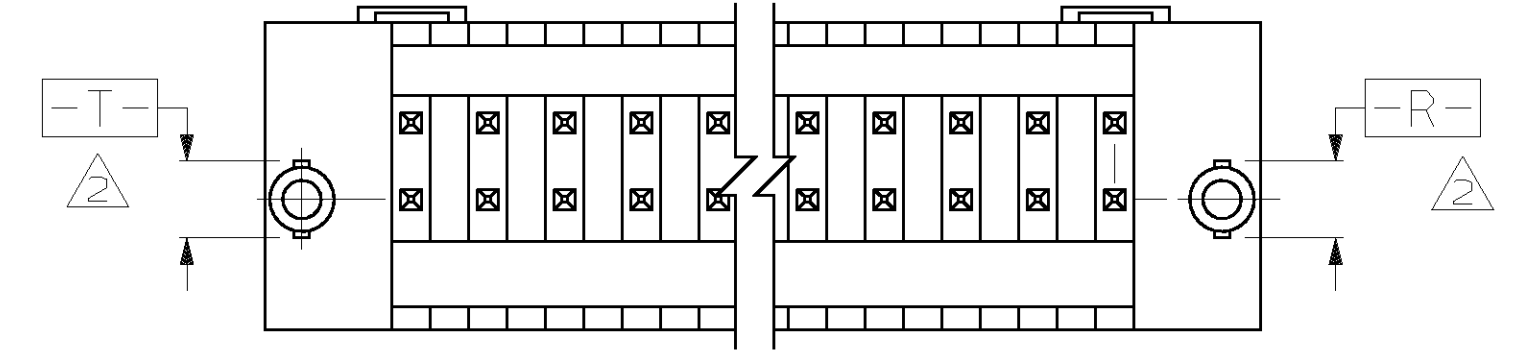

DO NOT SCALE PRINT. UNLESS SPECIFIED DIMENSIONS IN mm (INCHES)		DR 10-19-87 H MOLL		AMP AMP Incorporated Harrisburg, PA 17105-3608	
TOLERANCES ON:		CHK 10-19-87 R FEIDT		NAME	HDR ASSY, MOD II, SHROUDED, 4 SIDES, DBL ROW, VERTICAL, .100X.100 CL, WITH .025 SQ POSTS
2 PLC DEC ±	.005	APPD 10-19-87 R FEIDT		PRODUCT SPEC	-
3 PLC DEC ±	-	APPD 10-19-87 R ELICKER		APPLICATION SPEC	-
ANGLES ±	-			WEIGHT	-
MATERIAL HOUSING:	FLAME RETARDANT THERMOPLASTIC, COLOR-BLACK			SIZE	D 00779
POSTS:	PH05 BRONZE			CAGE CODE	C=
FINISH POSTS:	.000015 GOLD IN CONTACT AREA, .000100-.000200 MATTE TIN-LEAD ON SOLDER TAIL, ALL OVER .000050 NICKEL			DRAWING NO	104317
				SCALE	4:1
				SHEET	OF 1