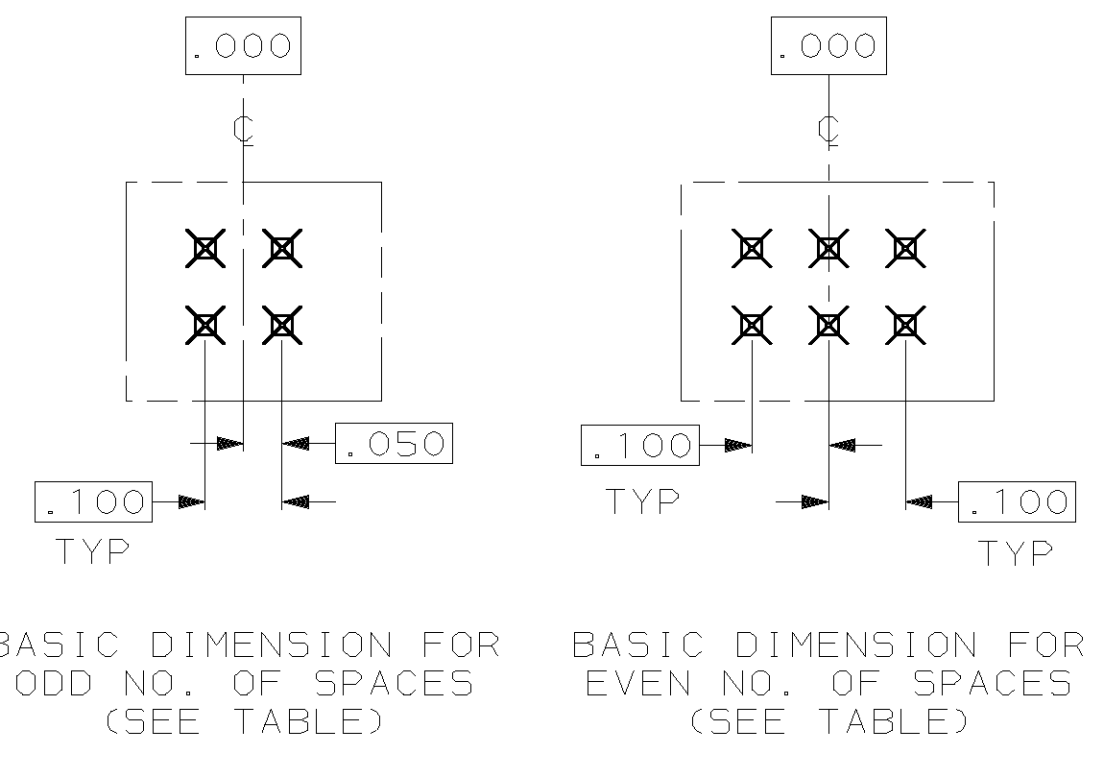

LOC		DIST		P		F		ZONE		LTR		REVISIONS			
AD	39											DESCRIPTION	DATE	APPD	
												J	REV PER 063C-0375-02	110CT02	JG

- ① THE NOTED DIMENSIONS APPLY AT THE INTERSECTION OF THE POST AND HOUSING
- ② THE NOTED DIMENSIONS APPLY AT THE INTERSECTION WITH DATUM $\overline{-P-}$
- ③ POINT OF MEASUREMENT FOR PLATING THICKNESS
- ④ PRELIMINARY PART - NOT RELEASED FOR PRODUCTION.

BASIC DIMENSION FOR ODD NO. OF SPACES (SEE TABLE)
BASIC DIMENSION FOR EVEN NO. OF SPACES (SEE TABLE)

C	B	A	NO OF POSN	ASSEMBLY PART NUMBER
.600	.300	3	8	1-104317-9
1.900	1.600	16	34	1-104317-8
2.000	1.700	17	36	1-104317-7
1.000	.700	7	16	1-104317-6
2.300	2.000	20	42	1-104317-5
2.700	2.400	24	50	1-104317-4
2.600	2.300	23	48	1-104317-3
2.200	1.900	19	40	1-104317-2
1.800	1.500	15	32	1-104317-1
1.700	1.400	14	30	1-104317-0
1.500	1.200	12	26	104317-9
1.400	1.100	11	24	104317-8
1.300	1.000	10	22	104317-7
1.200	.900	9	20	104317-6
1.100	.800	8	18	104317-5
.900	.600	6	14	104317-4
.800	.500	5	12	104317-3
.700	.400	4	10	104317-2
.500	.200	2	6	104317-1