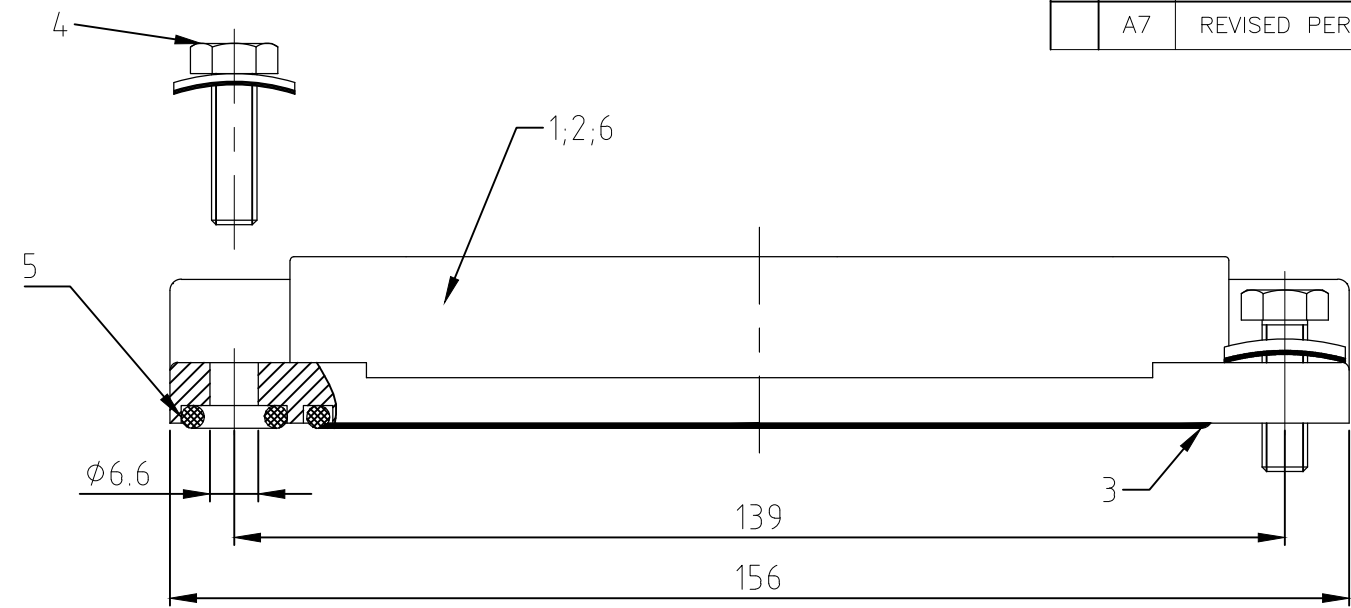

Panel cut-out
 Montageausschnitt

QTY	QTY	QTY	DESCRIPTION / BENENNUNG	MATERIAL	SURFACE / OBERFLÄCHE	COLOR / FARBE	ITEM NO. Pos.	NOTES / BEMERKUNGEN
1			Anbaugehäuse EMV-K/ surface mounted housing bottom entry	aluminium/ALU	SEE NOTE 2	black/schwarz	6	Without HTS characters
4	4	4	O-Ring/O-ring	Neoprene		black/schwarz	5	φ7x3
4	4	4	Dichtschaube mit U-Scheibe/ sealing screw with U-pane	V2A/stainl. steel	blank/even		4	M6x20
1	1	1	Dichtung Bg8/seal	Neoprene		black/schwarz	3	leitfähig/conductiv
	1		Anbaugehäuse EMV-K/ surface mounted housing bottom entry	aluminium/ALU	SEE NOTE 2	black/schwarz	2	
		1	Anbaugehäuse EMV/ surface mounted housing bottom entry	aluminium/ALU		grey/grau	1	

THIS DRAWING IS A CONTROLLED DOCUMENT.

DIMENSIONS: mm

TOLERANCES UNLESS OTHERWISE SPECIFIED:
 GENERAL TOLERANCES
 n. ISO 8015
 n. ISO 2768 - mH-E
 n. DIN 16901 - 14.0

0 PLC ±
 1 PLC ±
 2 PLC ±
 3 PLC ±
 4 PLC ±
 ANGLES ±
 FINISH ±