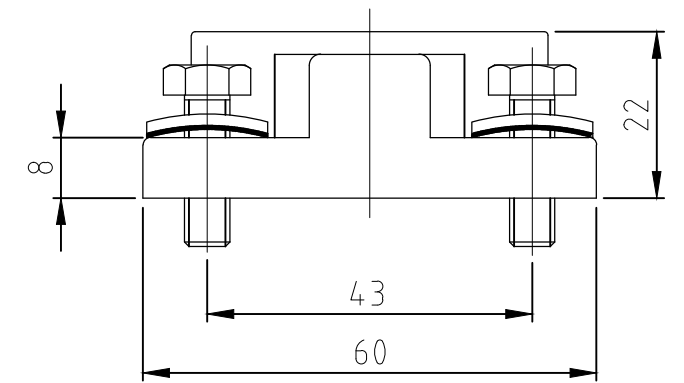

Panel cut-out
 Montageausschnitt

QTY	QTY	QTY	DESCRIPTION / BENENNUNG	MATERIAL	SURFACE / OBERFLÄCHE	COLOR / FARBE	ITEM NO. Pos.	NOTES / BEMERKUNGEN
1			Anbaugehäuse EMV-K/ surface mounted housing bottom entry	aluminium/ALU	SEE NOTE 2	black/schwarz	6	Without HTS characters
4	4	4	O-Ring/O-ring	Neoprene		black/schwarz	5	φ7x3
4	4	4	Dichtschaube mit U-Scheibe/ sealing screw with U-pane	V2A/stainl. steel	blank/even		4	M6x20
1	1	1	Dichtung Bg8/seal	Neoprene		black/schwarz	3	leitfähig/conductiv
	1		Anbaugehäuse EMV-K/ surface mounted housing bottom entry	aluminium/ALU	SEE NOTE 2	black/schwarz	2	
		1	Anbaugehäuse EMV/ surface mounted housing bottom entry	aluminium/ALU		grey/grau	1	

THIS DRAWING IS A CONTROLLED DOCUMENT.

DIMENSIONS: mm

TOLERANCES UNLESS OTHERWISE SPECIFIED:
 GENERAL TOLERANCES
 n. ISO 8015
 n. ISO 2768 - mH-E
 n. DIN 16901 - 14.0

0 PLC ±
 1 PLC ±
 2 PLC ±
 3 PLC ±
 4 PLC ±
 ANGLES ±
 FINISH ±