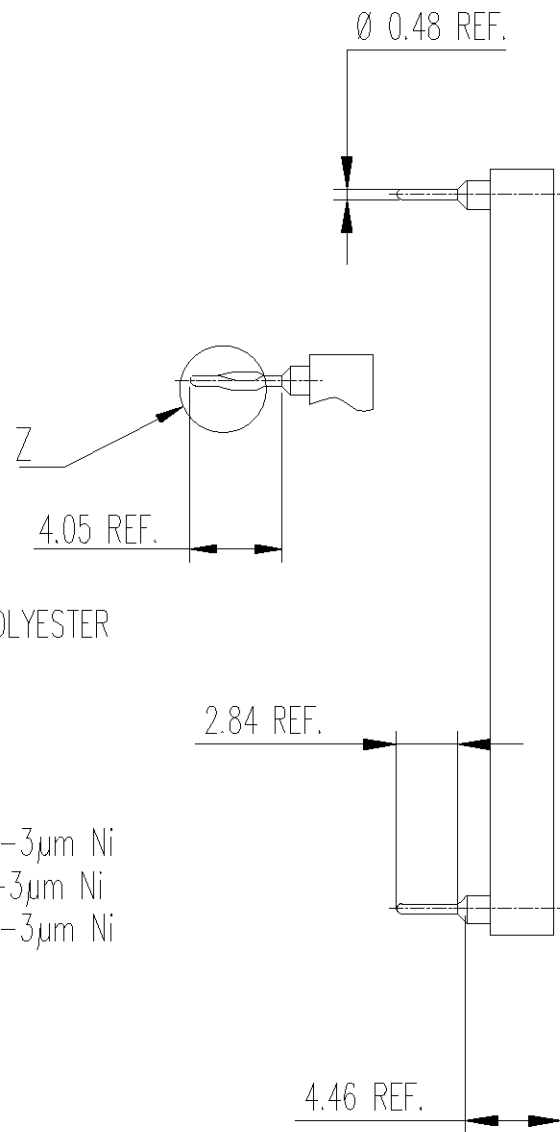

DRAWING NO
C - 210793

132 positions
Ech. 1:1

RECOMMENDED P.C.
BOARD PATTERN

- NOTE :
- MATERIAL
 - INSULATOR : GLASSFILLED THERMOPLASTIC POLYESTER
 - SOLDER TAIL SLEEVE : BRASS
 - PRESS-FIT SLEEVE : PHOSPHOR BRONZE
 - CLIP : STAMPED BERYLLIUM COPPER
 - SLEEVE PLATING:
 - PREFIX "0-" AND "2-": 5 μ m Sn/Pb OVER 2-3 μ m Ni
 - PREFIX "1-" AND "3-": 0.25 μ m Au OVER 2-3 μ m Ni
 - PREFIX "4-" AND "5-": 3 μ m Sn/Pb OVER 2-3 μ m Ni
 - INNER CONTACT PLATING
 - SUFFIX "-1" 0.25 μ m 18c. Au
 - SUFFIX "-3" 0.75 μ m 18c. Au
 - SUFFIX "-4" 0.75 μ m 24c. Au
 - SUFFIX "-5" 5 μ m MIN. Sn/Pb **
 - SUFFIX "-6" 0.1 μ m FLASH 24c. Au
 - ** ONLY WITH PREFIX "0-", "2-", "4-" AND "5-"
 - INNER SPRING CONTACT ACCEPT $\varnothing 0.40$ TO 0.56
OR RECTANGULAR PIN 0.25×0.45
 - INSERTION CHARACTERISTICS:
 - PREFIX "0-", "1-" AND "4-": VERY LOW FORCE
 - PREFIX "2-", "3-" AND "5-": ULTRA LOW FORCE
 - MECHANICAL DATA WITH A $\varnothing 0.43$ TEST PIN :

	VLI	ULI
-MAX. INSERTION FORCE :	0.7N	0.2N
-MIN. EXTRACTION FORCE :	0.1N	0.05N
-MECHANICAL LIFE :	100 CYCLES MIN.	

WAS 700-132-14-0-CC AND CCAP

DIMENSIONS	mm								DRAWN P.-A. MEIER 02 APR 97
									CHECKED A. BOLIS 03 APR 97
SURFACE TEXTURE		A2	EW00 0160 02	O. GENDRE	24 JUN 02	S. KEMPTER			APPROVED
CONCENTRICITY		A1	DRAWING UPDATED	P.-A. MEIER	14 APR 98				
PRODUCT SPEC.		A	EW00-0023-97	P.-A. MEIER	02 APR 97	P.-A. MEIER			
		P	REV	ECN	DRWN	DATE	APVD	CUSTOMER DRAWING FOR REFERENCE ONLY	

DSM DECOLLETAGE SA SAINT-MAURICE
CH 1890 SAINT-MAURICE (VS)

LOC EK	SCALE 2/1	SIZE A4	DRAWING NO C - 210793	SHEET 1 of 1	REVISION A2
-----------	--------------	------------	--------------------------	-----------------	----------------