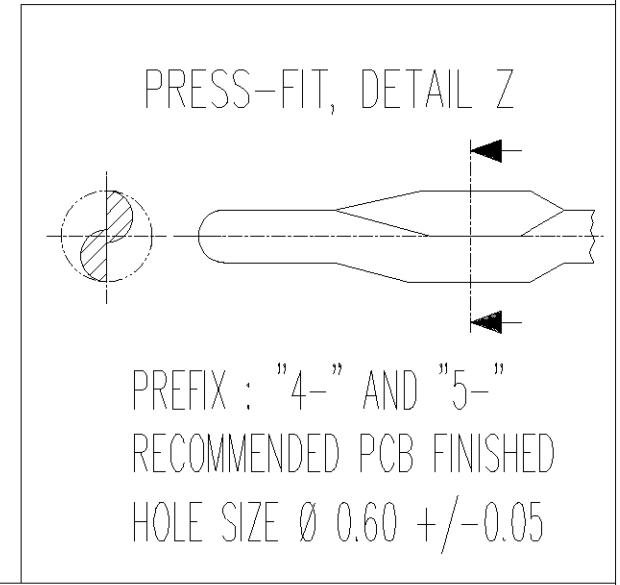

DRAWING NO
C - 210793

132 positions
Ech. 1:1

RECOMMENDED P.C.
BOARD PATTERN

- NOTE :
- MATERIAL
 - INSULATOR : GLASSFILLED THERMOPLASTIC POLYESTER
 - SOLDER TAIL SLEEVE : BRASS
 - PRESS-FIT SLEEVE : PHOSPHOR BRONZE
 - CLIP : STAMPED BERYLLIUM COPPER
 - SLEEVE PLATING:
 - PREFIX "0-" AND "2-": 5 μ m Sn/Pb OVER 2-3 μ m Ni
 - PREFIX "1-" AND "3-": 0.25 μ m Au OVER 2-3 μ m Ni
 - PREFIX "4-" AND "5-": 3 μ m Sn/Pb OVER 2-3 μ m Ni
 - INNER CONTACT PLATING
 - SUFFIX "-1" 0.25 μ m 18c. Au
 - SUFFIX "-3" 0.75 μ m 18c. Au
 - SUFFIX "-4" 0.75 μ m 24c. Au
 - SUFFIX "-5" 5 μ m MIN. Sn/Pb **
 - SUFFIX "-6" 0.1 μ m FLASH 24c. Au
 - ** ONLY WITH PREFIX "0-", "2-", "4-" AND "5-"
 - INNER SPRING CONTACT ACCEPT $\varnothing 0.40$ TO 0.56
OR RECTANGULAR PIN 0.25×0.45
 - INSERTION CHARACTERISTICS:
 - PREFIX "0-", "1-" AND "4-": VERY LOW FORCE
 - PREFIX "2-", "3-" AND "5-": ULTRA LOW FORCE
 - MECHANICAL DATA WITH A $\varnothing 0.43$ TEST PIN :

	VLI	ULI
-MAX. INSERTION FORCE :	0.7N	0.2N
-MIN. EXTRACTION FORCE :	0.1N	0.05N
-MECHANICAL LIFE :	100 CYCLES MIN.	

WAS 700-132-14-0-CC AND CCAP

DIMENSIONS	mm								DRAWN P.-A. MEIER 02 APR 97
									CHECKED A. BOLIS 03 APR 97
SURFACE TEXTURE		A2	EW00 0160 02	O. GENDRE	24 JUN 02	S. KEMPTER			APPROVED
CONCENTRICITY		A1	DRAWING UPDATED	P.-A. MEIER	14 APR 98				
PRODUCT SPEC.		A	EW00-0023-97	P.-A. MEIER	02 APR 97	P.-A. MEIER			
		P	REV	ECN	DRWN	DATE	APVD	CUSTOMER DRAWING FOR REFERENCE ONLY	