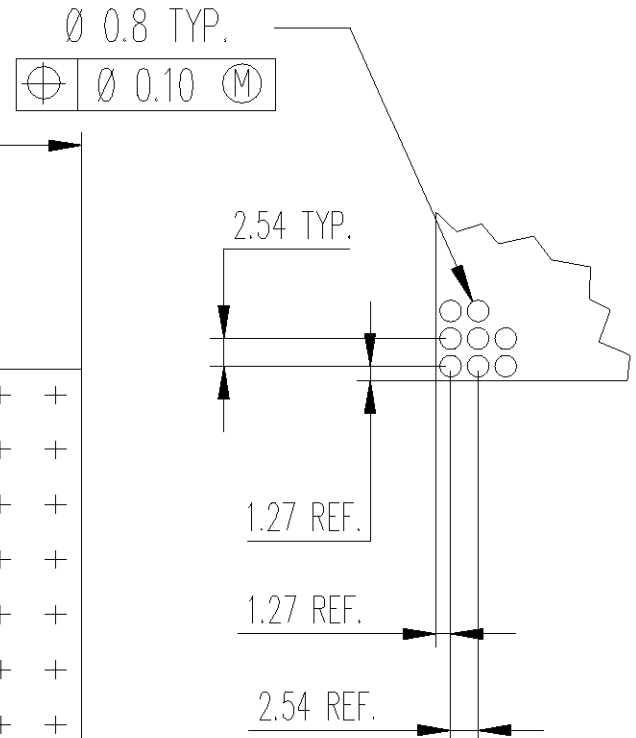

DRAWING NO
C - 210793

132 positions
Ech. 1:1

RECOMMENDED P.C.
BOARD PATTERN

- NOTE :
- MATERIAL
 - INSULATOR : GLASSFILLED THERMOPLASTIC POLYESTER
 - SOLDER TAIL SLEEVE : BRASS
 - PRESS-FIT SLEEVE : PHOSPHOR BRONZE
 - CLIP : STAMPED BERYLLIUM COPPER
 - SLEEVE PLATING:
 - PREFIX "0-" AND "2-": 5 μ m Sn/Pb OVER 2-3 μ m Ni
 - PREFIX "1-" AND "3-": 0.25 μ m Au OVER 2-3 μ m Ni
 - PREFIX "4-" AND "5-": 3 μ m Sn/Pb OVER 2-3 μ m Ni
 - INNER CONTACT PLATING
 - SUFFIX "-1" 0.25 μ m 18c. Au
 - SUFFIX "-3" 0.75 μ m 18c. Au
 - SUFFIX "-4" 0.75 μ m 24c. Au
 - SUFFIX "-5" 5 μ m MIN. Sn/Pb **
 - SUFFIX "-6" 0.1 μ m FLASH 24c. Au
 - ** ONLY WITH PREFIX "0-", "2-", "4-" AND "5-"
 - INNER SPRING CONTACT ACCEPT $\varnothing 0.40$ TO 0.56
OR RECTANGULAR PIN 0.25×0.45
 - INSERTION CHARACTERISTICS:
 - PREFIX "0-", "1-" AND "4-": VERY LOW FORCE
 - PREFIX "2-", "3-" AND "5-": ULTRA LOW FORCE
 - MECHANICAL DATA WITH A $\varnothing 0.43$ TEST PIN :

	VLI	ULI
-MAX. INSERTION FORCE :	0.7N	0.2N
-MIN. EXTRACTION FORCE :	0.1N	0.05N
-MECHANICAL LIFE :	100 CYCLES MIN.	

WAS 700-132-14-0-CC AND CCAP

DIMENSIONS	mm								DRAWN P.-A. MEIER 02 APR 97
									CHECKED A. BOLIS 03 APR 97
SURFACE TEXTURE		A2	EW00 0160 02	O. GENDRE	24 JUN 02	S. KEMPTER			APPROVED
CONCENTRICITY		A1	DRAWING UPDATED	P.-A. MEIER	14 APR 98				
PRODUCT SPEC.		A	EW00-0023-97	P.-A. MEIER	02 APR 97	P.-A. MEIER			
		P	REV	ECN	DRWN	DATE	APVD	CUSTOMER DRAWING FOR REFERENCE ONLY	

DSM DECOLLETAGE SA SAINT-MAURICE
CH 1890 SAINT-MAURICE (VS)

LOC EK	SCALE 2/1	SIZE A4	DRAWING NO C - 210793	SHEET 1 of 1	REVISION A2
-----------	--------------	------------	--------------------------	-----------------	----------------