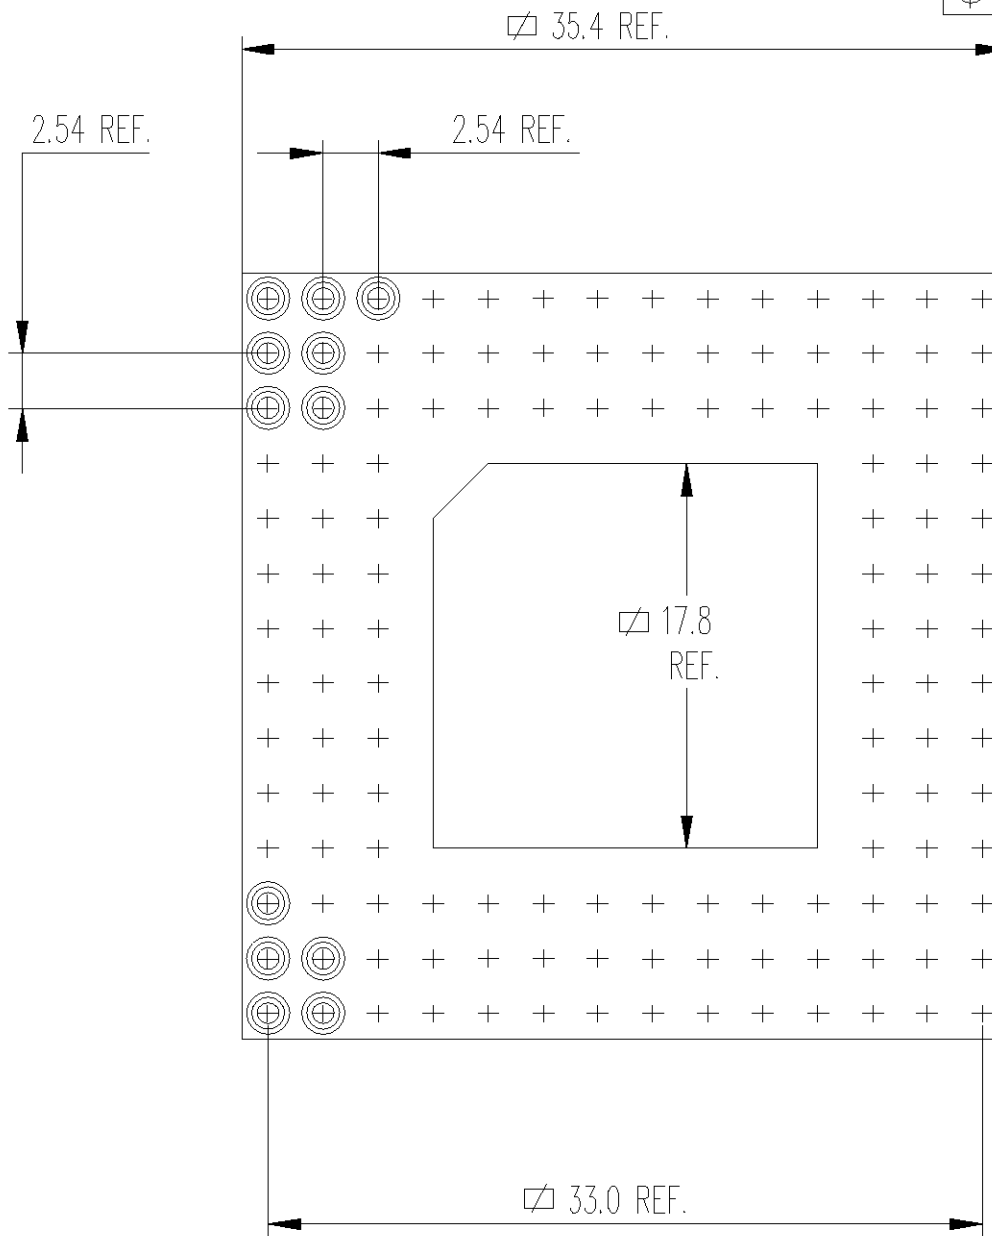

DRAWING NO
C - 210793

132 positions
Ech. 1:1

RECOMMENDED P.C.
BOARD PATTERN

- NOTE :
- MATERIAL
 - INSULATOR : GLASSFILLED THERMOPLASTIC POLYESTER
 - SOLDER TAIL SLEEVE : BRASS
 - PRESS-FIT SLEEVE : PHOSPHOR BRONZE
 - CLIP : STAMPED BERYLLIUM COPPER
 - SLEEVE PLATING:
 - PREFIX "0-" AND "2-": 5 μ m Sn/Pb OVER 2-3 μ m Ni
 - PREFIX "1-" AND "3-": 0.25 μ m Au OVER 2-3 μ m Ni
 - PREFIX "4-" AND "5-": 3 μ m Sn/Pb OVER 2-3 μ m Ni
 - INNER CONTACT PLATING
 - SUFFIX "-1" 0.25 μ m 18c. Au
 - SUFFIX "-3" 0.75 μ m 18c. Au
 - SUFFIX "-4" 0.75 μ m 24c. Au
 - SUFFIX "-5" 5 μ m MIN. Sn/Pb **
 - SUFFIX "-6" 0.1 μ m FLASH 24c. Au
 - ** ONLY WITH PREFIX "0-", "2-", "4-" AND "5-"
 - INNER SPRING CONTACT ACCEPT $\varnothing 0.40$ TO 0.56
OR RECTANGULAR PIN 0.25×0.45
 - INSERTION CHARACTERISTICS:
 - PREFIX "0-", "1-" AND "4-": VERY LOW FORCE
 - PREFIX "2-", "3-" AND "5-": ULTRA LOW FORCE
 - MECHANICAL DATA WITH A $\varnothing 0.43$ TEST PIN :

	VLI	ULI
-MAX. INSERTION FORCE :	0.7N	0.2N
-MIN. EXTRACTION FORCE :	0.1N	0.05N
-MECHANICAL LIFE :	100 CYCLES MIN.	

WAS 700-132-14-0-CC AND CCAP

DIMENSIONS	mm								DRAWN P.-A. MEIER 02 APR 97
									CHECKED A. BOLIS 03 APR 97
SURFACE TEXTURE		A2	EW00 0160 02	O. GENDRE	24 JUN 02	S. KEMPTER			APPROVED
CONCENTRICITY		A1	DRAWING UPDATED	P.-A. MEIER	14 APR 98				
PRODUCT SPEC.		A	EW00-0023-97	P.-A. MEIER	02 APR 97	P.-A. MEIER			
		P	REV	ECN	DRWN	DATE	APVD	CUSTOMER DRAWING FOR REFERENCE ONLY	

DSM DECOLLETAGE SA SAINT-MAURICE
CH 1890 SAINT-MAURICE (VS)

LOC EK	SCALE 2/1	SIZE A4	DRAWING NO C - 210793	SHEET 1 of 1	REVISION A2
-----------	--------------	------------	--------------------------	-----------------	----------------