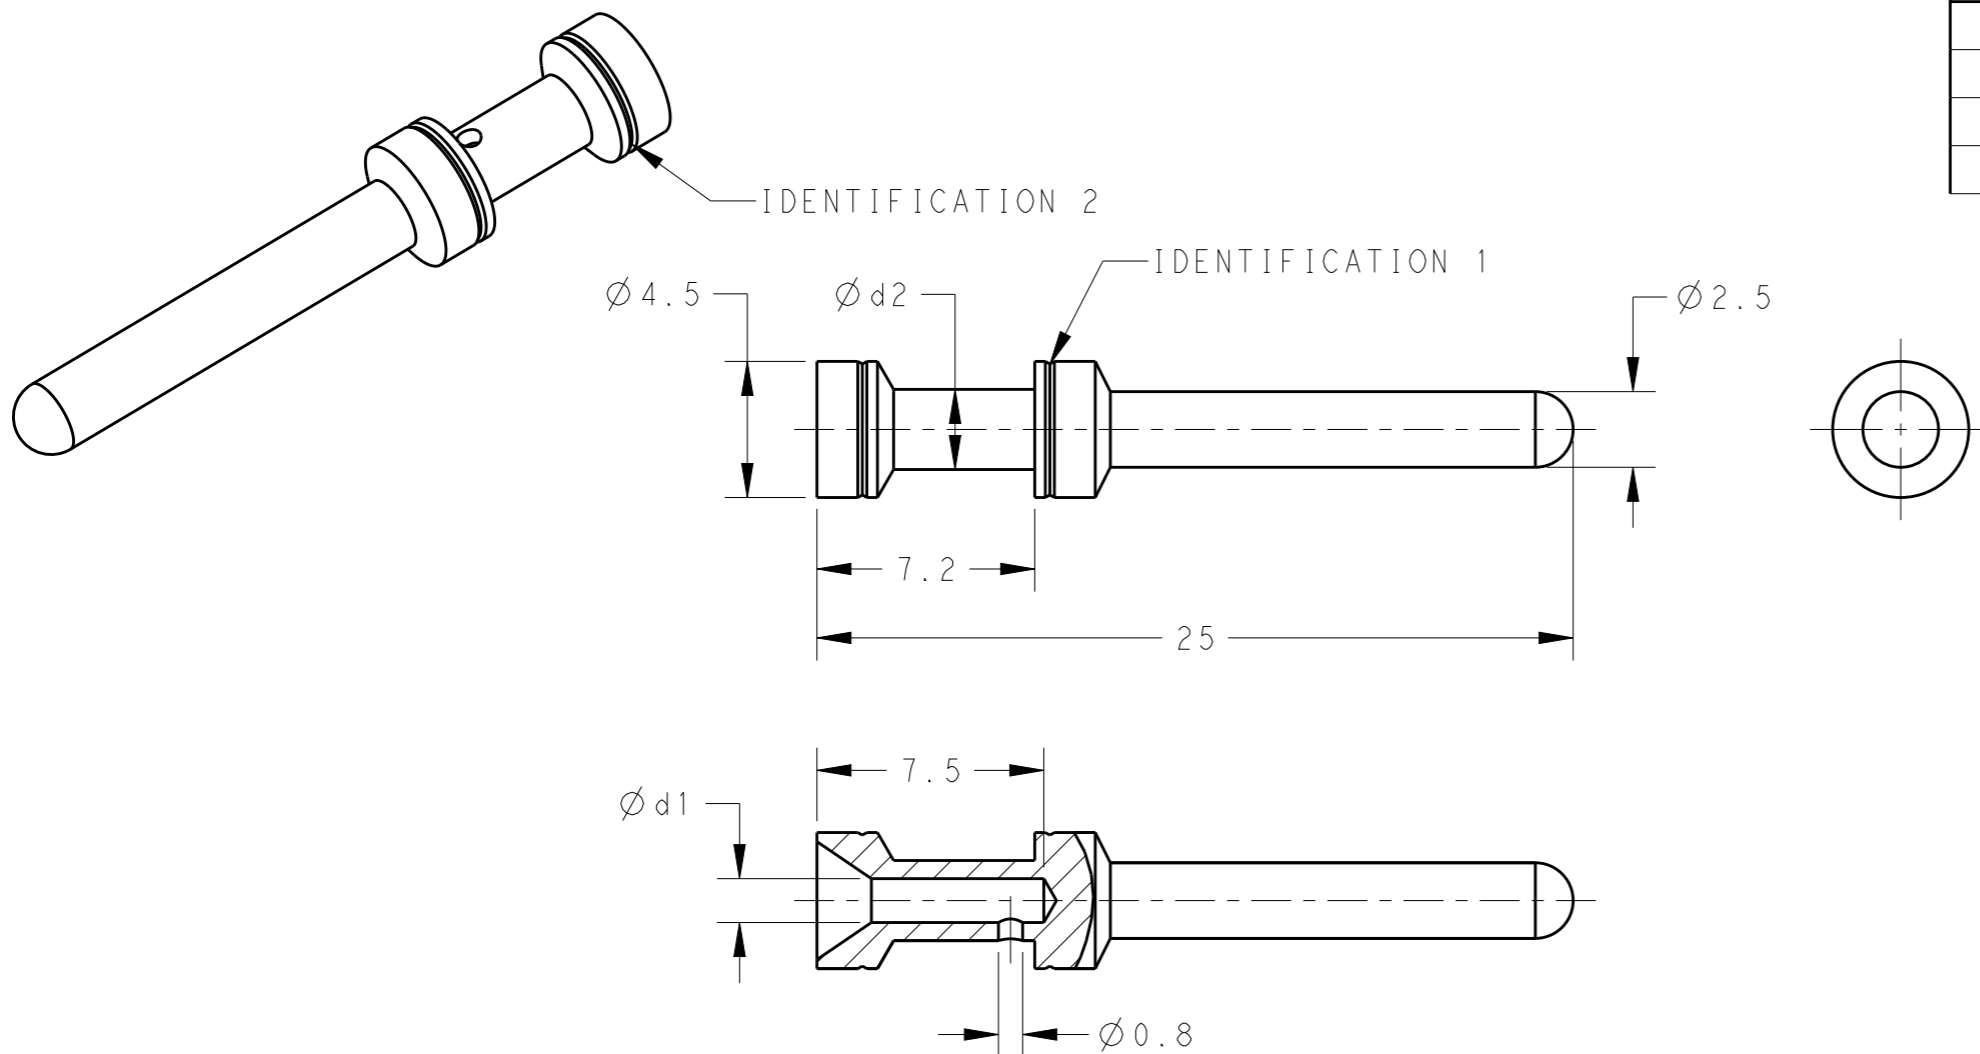

NOTES:  
 1. TECHNICAL CHARACTERISTICS:  
 CONTACT MATERIAL: BRASS  
 SURFACE PLATING:  
 SILVER PLATING:  $\geq 2\mu\text{m}$   
 GOLD PLATING:  $\geq 0.75\mu\text{m}$   
 CONTACT RESISTANCE:  $\leq 5\text{ m}\Omega$   
 WIRE RANGE: 0.14-4 mm<sup>2</sup> (26-12 AWG)  
 OPERATION TEMPERATURE: -40-+125°C

注释:  
 1. 技术参数:  
 公针材料: 黄铜  
 表面电镀:  
 镀银:  $\geq 2\mu\text{m}$   
 镀金:  $\geq 0.75\mu\text{m}$   
 接触电阻:  $\leq 5\text{ m}\Omega$   
 接线范围: 0.14-4 mm<sup>2</sup> (26-12 AWG)  
 工作温度: -40-+125°C

	PART NUMBER		d1	d2	WIRE GAUGE		STRIPPING LENGTH (mm)	IDENTIFICATION 1 (NUMBER OF GROOVES)	IDENTIFICATION 2 (NUMBER OF GROOVES)
	SILVER PLATING	GOLD PLATING			MM <sup>2</sup>	AWG			
PIN CONTACT	T2030001002-000	T2030011002-000	0.90	2.50	0.14-0.37	26-22	7.5	1 GROOVE	1 GROOVE
	T2030001005-000	T2030011005-000	1.15	2.50	0.5	20		NO GROOVE	NO GROOVE
	T2030001008-000	T2030011008-000	1.30	2.50	0.75	18		NO GROOVE	1 GROOVE
	T2030001010-000	T2030011010-000	1.45	2.65	1.0	18		1 GROOVE	NO GROOVE
	T2030001015-000	T2030011015-000	1.75	3.00	1.5	16		2 GROOVES	NO GROOVE
	T2030001025-000	T2030011025-000	2.25	3.45	2.5	14		3 GROOVES	NO GROOVE
	T2030001030-000	T2030011030-000	2.55	3.75	3.0	12		1 WIDE GROOVE	1 GROOVE
	T2030001040-000	T2030011040-000	2.85	3.85	4.0	12		NO GROOVE	NO GROOVE

THIS DRAWING IS A CONTROLLED DOCUMENT.

DIMENSIONS: mm	TOLERANCES UNLESS OTHERWISE SPECIFIED:
	0 PLC ±-
	1 PLC ±-
	2 PLC ±-
	3 PLC ±-
	4 PLC ±-
	ANGLES ±-
MATERIAL	FINISH
-	-

DWN	18JUN2014
David Wang	
CHK	18JUN2014
Chris Wang	
APVD	18JUN2014
Xiang Xu	
PRODUCT SPEC	108-106137
APPLICATION SPEC	114-106137
WEIGHT	-
Customer Drawing	

				TE Connectivity	
NAME CEM/DEM HEE PIN CONTACT					
SIZE	CAGE CODE	DRAWING NO	RESTRICTED TO		
A3	00779	©-T20300X10XX000	-		
SCALE			SHEET	OF	REV
4:1			1	1	A1

单击下面可查看定价，库存，交付和生命周期等信息

[>>TE Connectivity\(泰科\)](#)