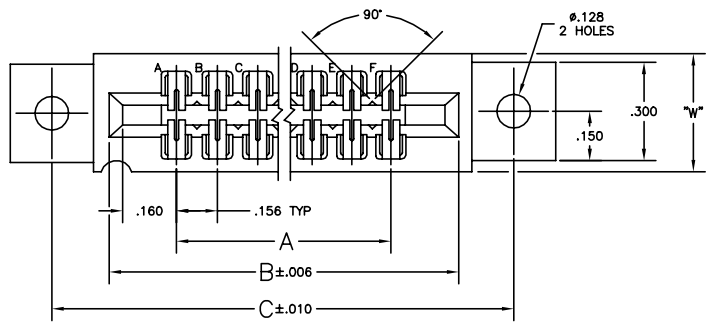

REVISIONS					
#	LNK	DESCRIPTION	DATE	BY	APP'D
L2		REVISED PER ECO-20-000170	21MAY2020	KR	JO

- 1 .000015 MIN GOLD OVER .000050 MIN. NICKEL IN CONTACT AREA.
- 2 .000030 MIN GOLD OVER .000050 MIN. NICKEL IN CONTACT AREA.
- 3 ALL PARTS ASSEMBLED IN MEXICO MUST BE STAMPED "ASSY IN MEXICO" THE WORD "MEXICO" CAN BE SUBSTITUTED ONLY WHERE PART SIZE PROHIBITS STAMPING "ASSY IN MEXICO", INK STAMP COLOR WHITE OR HOT STAMP (NO WHITE TAPE) PER 115-9009, APPROX WHERE SHOWN, SIDE OPTIONAL.
- 4 MATTE TIN PLATED CONTACT TAILS.
- 5 OBSOLETE PARTS: OBSOLETE CIS STREAMLINING PER D.RENAUD/D.SINISI

SECTION A-A

OBsolete	Part No	No. of Position	A	B	C	D	W	F	Part No
	-	43	6.552	6.872	7.307	7.012	.437	7.557	8-530656-3
1	OBsolete	-	4.212	4.532	4.967	4.672	.370	5.217	8-530656-2
1	OBsolete	-	3.744	4.064	4.499	4.204	.370	4.749	7-530656-8
1	OBsolete	-	3.276	3.596	4.031	3.736	.370	4.281	7-530656-6
1	OBsolete	-	1.404	1.724	2.159	1.864	.370	2.409	7-530656-2
1	530656-3	43	6.552	6.872	7.307	7.012	.437	7.557	3-530656-3
1	530656-2	28	4.212	4.532	4.967	4.672	.370	5.217	3-530656-2
1	530656-1	44	6.708	7.028	7.463	7.168	.437	7.713	3-530656-1
1	530656-8	36	5.460	5.780	6.215	5.920	.437	6.465	3-530656-8
1	530656-9	30	4.524	4.844	5.279	4.984	.437	5.529	2-530656-9
1	530656-8	25	3.744	4.064	4.499	4.204	.370	4.749	2-530656-8
1	530656-7	34	3.588	3.908	4.343	4.048	.370	4.593	2-530656-7
1	530656-6	22	3.276	3.596	4.031	3.736	.370	4.281	2-530656-6
1	530656-5	18	2.852	2.972	3.407	3.112	.370	3.657	2-530656-5
1	530656-4	15	2.184	2.504	2.939	2.644	.370	3.189	2-530656-4
1	530656-3	12	1.716	2.036	2.471	2.176	.370	2.721	2-530656-3
1	530656-2	10	1.404	1.724	2.159	1.864	.370	2.409	2-530656-2
1	530656-1	6	.780	1.100	1.535	1.240	.370	1.785	2-530656-1

THIS DRAWING IS A CONTROLLED DOCUMENT.

TE Connectivity

HOUSING ASSY, LOW PROFILE, EDGE CONNECTOR, FLOW SOLDER, FOR .052 DIA. HOLE .156X.200 CTRS.

0.000000

A1 00779 C=530656

CUSTOMER DRAWING

SCALE 4:1

单击下面可查看定价，库存，交付和生命周期等信息