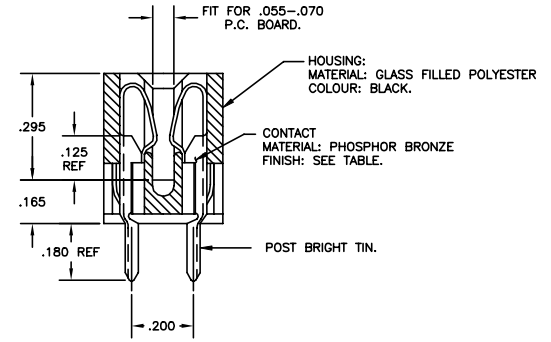

REVISIONS					
#	LNK	DESCRIPTION	DATE	BY	APP'D
L2		REVISED PER ECO-20-000170	21MAY2020	KR	JO

- 1 .000015 MIN GOLD OVER .000050 MIN. NICKEL IN CONTACT AREA.
- 2 .000030 MIN GOLD OVER .000050 MIN. NICKEL IN CONTACT AREA.
- 3 ALL PARTS ASSEMBLED IN MEXICO MUST BE STAMPED "ASSY IN MEXICO" THE WORD "MEXICO" CAN BE SUBSTITUTED ONLY WHERE PART SIZE PROHIBITS STAMPING "ASSY IN MEXICO", INK STAMP COLOR WHITE OR HOT STAMP (NO WHITE TAPE) PER 115-9009, APPROX WHERE SHOWN, SIDE OPTIONAL.
- 4 MATTE TIN PLATED CONTACT TAILS.
- 5 OBSOLETE PARTS: OBSOLETE CIS STREAMLINING PER D.RENAUD/D.SINISI

SECTION A-A

OBsolete	Part No	No. of Position	A	B	C	D	W	F	Part No
	-	43	6.552	6.872	7.307	7.012	.437	7.557	8-530656-3
1	OBsolete	-	4.212	4.532	4.967	4.672	.370	5.217	8-530656-2
1	OBsolete	-	3.744	4.064	4.499	4.204	.370	4.749	7-530656-8
1	OBsolete	-	3.276	3.596	4.031	3.736	.370	4.281	7-530656-6
1	OBsolete	-	1.404	1.724	2.159	1.864	.370	2.409	7-530656-2
1	530656-3	43	6.552	6.872	7.307	7.012	.437	7.557	3-530656-3
1	530656-2	28	4.212	4.532	4.967	4.672	.370	5.217	3-530656-2
1	530656-1	44	6.708	7.028	7.463	7.168	.437	7.713	3-530656-1
1	530656-8	36	5.460	5.780	6.215	5.920	.437	6.465	3-530656-8
1	530656-9	30	4.524	4.844	5.279	4.984	.437	5.529	2-530656-9
1	530656-8	25	3.744	4.064	4.499	4.204	.370	4.749	2-530656-8
1	530656-7	34	3.588	3.908	4.343	4.048	.370	4.593	2-530656-7
1	530656-6	22	3.276	3.596	4.031	3.736	.370	4.281	2-530656-6
1	530656-5	18	2.852	2.972	3.407	3.112	.370	3.657	2-530656-5
1	530656-4	15	2.184	2.504	2.939	2.644	.370	3.189	2-530656-4
1	530656-3	12	1.716	2.036	2.471	2.176	.370	2.721	2-530656-3
1	530656-2	10	1.404	1.724	2.159	1.864	.370	2.409	2-530656-2
1	530656-1	6	.780	1.100	1.535	1.240	.370	1.785	2-530656-1

THIS DRAWING IS A CONTROLLED DOCUMENT.

TE Connectivity

HOUSING ASSY, LOW PROFILE, EDGE CONNECTOR, FLOW SOLDER, FOR .052 DIA. HOLE .156X.200 CTRS.

0.000000

A1 00779 C=530656

CUSTOMER DRAWING

SCALE 4:1

单击下面可查看定价，库存，交付和生命周期等信息