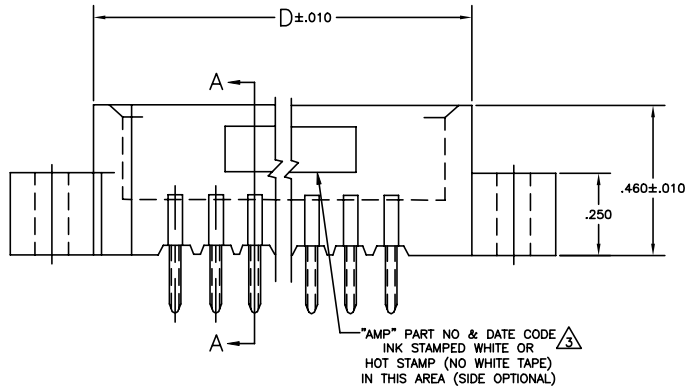

REVISIONS					
#	LNK	DESCRIPTION	DATE	BY	APP'D
L2		REVISED PER ECO-20-000170	21MAY2020	KR	JO

- 1 .000015 MIN GOLD OVER .000050 MIN. NICKEL IN CONTACT AREA.
- 2 .000030 MIN GOLD OVER .000050 MIN. NICKEL IN CONTACT AREA.
- 3 ALL PARTS ASSEMBLED IN MEXICO MUST BE STAMPED "ASSY IN MEXICO" THE WORD "MEXICO" CAN BE SUBSTITUTED ONLY WHERE PART SIZE PROHIBITS STAMPING "ASSY IN MEXICO", INK STAMP COLOR WHITE OR HOT STAMP (NO WHITE TAPE) PER 115-9009, APPROX WHERE SHOWN, SIDE OPTIONAL.
- 4 MATTE TIN PLATED CONTACT TAILS.
- 5 OBSOLETE PARTS: OBSOLETE CIS STREAMLINING PER D.RENAUD/D.SINISI

SECTION A-A

OBsolete	Part No	No. of Position	A	B	C	D	W	F	Part No
	-	43	6.552	6.872	7.307	7.012	.437	7.557	8-530656-3
1	OBsolete	-	4.212	4.532	4.967	4.672	.370	5.217	8-530656-2
1	OBsolete	-	3.744	4.064	4.499	4.204	.370	4.749	7-530656-8
1	OBsolete	-	3.276	3.596	4.031	3.736	.370	4.281	7-530656-6
1	OBsolete	-	1.404	1.724	2.159	1.864	.370	2.409	7-530656-2
1	530656-3	43	6.552	6.872	7.307	7.012	.437	7.557	3-530656-3
1	530656-2	28	4.212	4.532	4.967	4.672	.370	5.217	3-530656-2
1	530656-1	44	6.708	7.028	7.463	7.168	.437	7.713	3-530656-1
1	530656-8	36	5.460	5.780	6.215	5.920	.437	6.465	3-530656-8
1	530656-9	30	4.524	4.844	5.279	4.984	.437	5.529	2-530656-9
1	530656-8	25	3.744	4.064	4.499	4.204	.370	4.749	2-530656-8
1	530656-7	34	3.588	3.908	4.343	4.048	.370	4.593	2-530656-7
1	530656-6	22	3.276	3.596	4.031	3.736	.370	4.281	2-530656-6
1	530656-5	18	2.852	2.972	3.407	3.112	.370	3.657	2-530656-5
1	530656-4	15	2.184	2.504	2.939	2.644	.370	3.189	2-530656-4
1	530656-3	12	1.716	2.036	2.471	2.176	.370	2.721	2-530656-3
1	530656-2	10	1.404	1.724	2.159	1.864	.370	2.409	2-530656-2
1	530656-1	6	.780	1.100	1.535	1.240	.370	1.785	2-530656-1

THIS DRAWING IS A CONTROLLED DOCUMENT.

TE Connectivity

HOUSING ASSY, LOW PROFILE, EDGE CONNECTOR, FLOW SOLDER, FOR .052 DIA. HOLE .156X.200 CTRS.

0.000000

A1 00779 C=530656

CUSTOMER DRAWING

SCALE 4:1

单击下面可查看定价，库存，交付和生命周期等信息