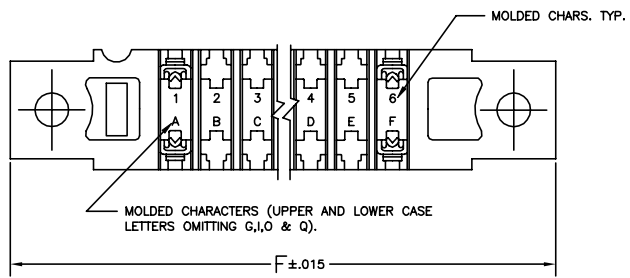

REVISIONS					
#	LNK	DESCRIPTION	DATE	BY	APP'D
L2		REVISED PER ECO-20-000170	21MAY2020	KR	JO

- 1 .000015 MIN GOLD OVER .000050 MIN. NICKEL IN CONTACT AREA.
- 2 .000030 MIN GOLD OVER .000050 MIN. NICKEL IN CONTACT AREA.
- 3 ALL PARTS ASSEMBLED IN MEXICO MUST BE STAMPED "ASSY IN MEXICO" THE WORD "MEXICO" CAN BE SUBSTITUTED ONLY WHERE PART SIZE PROHIBITS STAMPING "ASSY IN MEXICO", INK STAMP COLOR WHITE OR HOT STAMP (NO WHITE TAPE) PER 115-9009, APPROX WHERE SHOWN, SIDE OPTIONAL.
- 4 MATTE TIN PLATED CONTACT TAILS.
- 5 OBSOLETE PARTS: OBSOLETE CIS STREAMLINING PER D.RENAUD/D.SINISI

SECTION A-A

OBsolete	Part No	No. of Position	A	B	C	D	W	F	Part No
	-	43	6.552	6.872	7.307	7.012	.437	7.557	8-530656-3
1	OBsolete	-	4.212	4.532	4.967	4.672	.370	5.217	8-530656-2
1	OBsolete	-	3.744	4.064	4.499	4.204	.370	4.749	7-530656-8
1	OBsolete	-	3.276	3.596	4.031	3.736	.370	4.281	7-530656-6
1	OBsolete	-	1.404	1.724	2.159	1.864	.370	2.409	7-530656-2
1	530656-3	43	6.552	6.872	7.307	7.012	.437	7.557	3-530656-3
1	530656-2	28	4.212	4.532	4.967	4.672	.370	5.217	3-530656-2
1	530656-1	44	6.708	7.028	7.463	7.168	.437	7.713	3-530656-1
1	530656-8	36	5.460	5.780	6.215	5.920	.437	6.465	3-530656-8
1	530656-9	30	4.524	4.844	5.279	4.984	.437	5.529	2-530656-9
1	530656-8	25	3.744	4.064	4.499	4.204	.370	4.749	2-530656-8
1	530656-7	34	3.588	3.908	4.343	4.048	.370	4.593	2-530656-7
1	530656-6	22	3.276	3.596	4.031	3.736	.370	4.281	2-530656-6
1	530656-5	18	2.852	2.972	3.407	3.112	.370	3.657	2-530656-5
1	530656-4	15	2.184	2.504	2.939	2.644	.370	3.189	2-530656-4
1	530656-3	12	1.716	2.036	2.471	2.176	.370	2.721	2-530656-3
1	530656-2	10	1.404	1.724	2.159	1.864	.370	2.409	2-530656-2
1	530656-1	6	.780	1.100	1.535	1.240	.370	1.785	2-530656-1

THIS DRAWING IS A CONTROLLED DOCUMENT.

TE Connectivity

HOUSING ASSY, LOW PROFILE, EDGE CONNECTOR, FLOW SOLDER, FOR .052 DIA. HOLE .156X.200 CTRS.

0.000000

A1 00779 C=530656

CUSTOMER DRAWING

SCALE 4:1

单击下面可查看定价，库存，交付和生命周期等信息