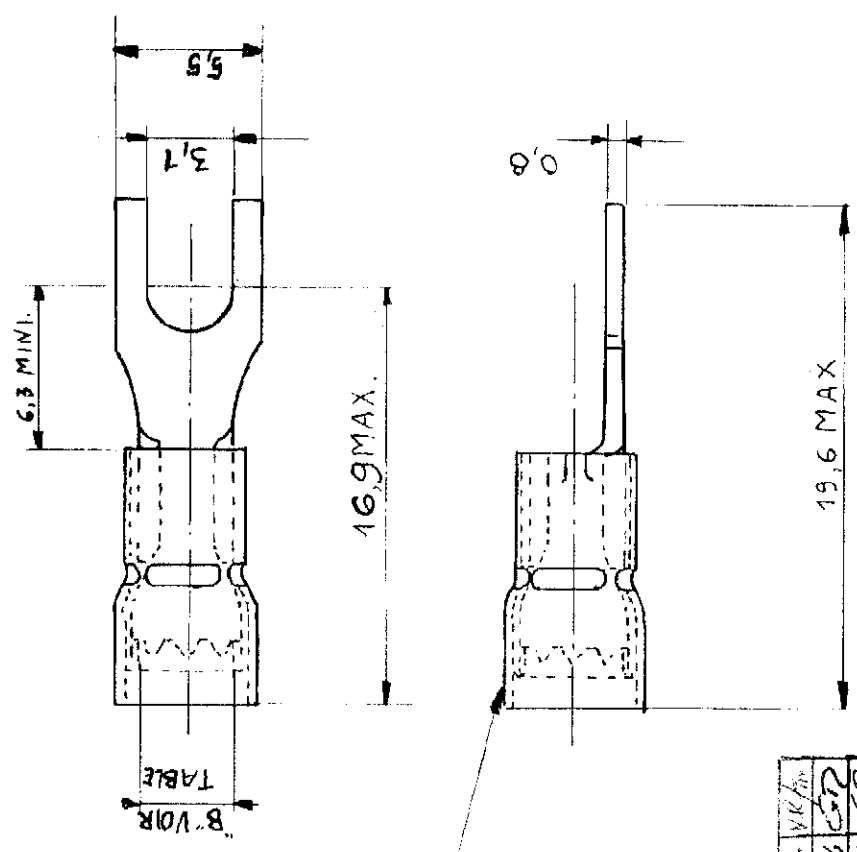

C 130 521

DIMENSIONS IN mm. DO NOT SCALE PRINT

ISOLANT ROUGE

B1	REV. PER ECN 06-024806	15/06	VK/m
B	Revised	03/96	GP
A	Ajouté 130521-1	10/84	GP
A	16,9 débit 103 717	14.5/74	GP
REV	REVISIONS	DATE	BY

**CUSTOMER PRINT
FOR REFERENCE ONLY**

© 1959 BY AMP INCORPORATED. ALL RIGHTS RESERVED. AMP PRODUCTS COVERED BY PATENTS AND/OR PATENTS PENDING.

AMP 1252

130521-1	4
130521	3,3
N° ASSEMB.	"B"

ITEM NO.		REMARKS	
FINISH		E T A M E	
NAME		RECUIT	
HEAT TREAT		DATE REL	
DR. MASSIEUX 17.10.53		DATE FIRST USED	
CHK.		DATE	
TYPE		PRINT DIST	
BS		LOC	
PIDG		SIZE	
CMA		NUMBER	
MAX		F A C 130 521	
MIN		REV	
4.1		B1	
22.16		C O S S E A F O U R C H E	
DESCRIPTION			