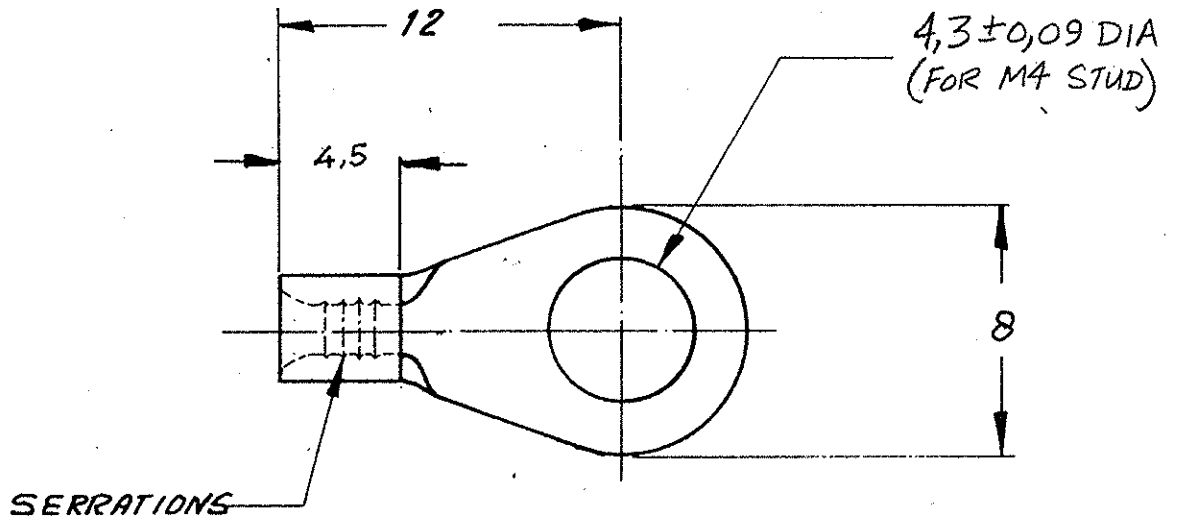

DRAWING MADE IN AMERICAN PROJECTION

NUMBER C-165293-E

DIMENSIONS IN M.M. DO NOT SCALE PRINT

**CUSTOMER COPY FOR REFERENCE ONLY**

©1967 BY AMP-HOLLAND N.V. ALL RIGHTS RESERVED A-MP PRODUCTS COVERED BY PATENTS AND/OR PATENTS PENDING.

AMP-HOLLAND N.V.  
4-HERTOGENBOSCH  
HOLLAND

165293	COPPER	TINPLATED
ORDER NO.	MATERIAL	PLATING
DR R. DHONDT. 23/ DATE	DESIGNED BY R. J. P. 25/ DATE	
16-67		1967
CHK	DATE	APP. DATE

WIRE-RANGE 05-1 mm <sup>2</sup>	INSUL-RANGE —H—	TYPE -DIN- SOLISTRAND	
SCALE —H—	LOC H	SIZE A	NO C-165293-E
NAME RINGTONGUE stud: M4			REV E1