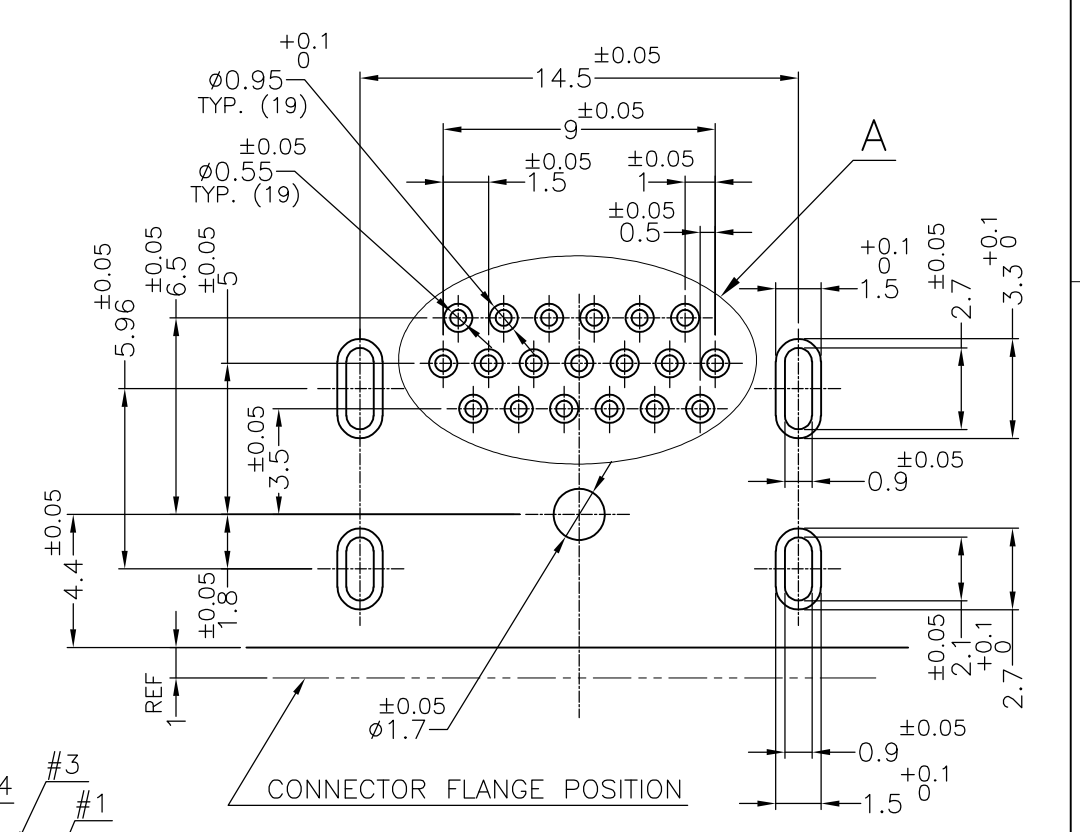

THIS DRAWING IS UNPUBLISHED. RELEASED FOR PUBLICATION
© COPYRIGHT - By - ALL RIGHTS RESERVED.

LOC	DIST	REVISIONS			
P	LTR	DESCRIPTION	DATE	DWN	APVD
J	-	B1	REVISED PER ECO-11-005030	11MAR11	RK HMR

MATING CONDITION (REFERENCE)
(SCALE 2:1)