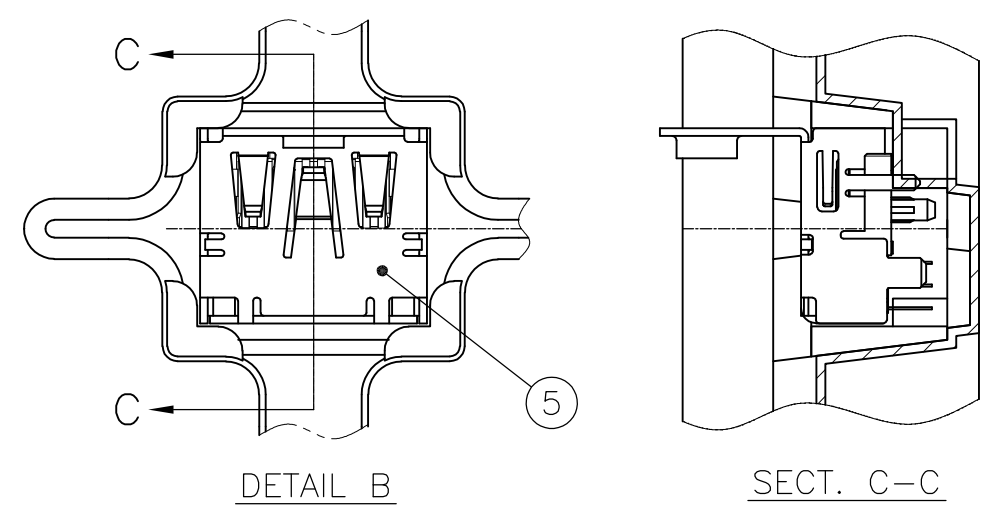

DETAIL A  
(PIN POSITION)

P.C.B LAYOUT  
 SHOWN AS CONNECTOR MOUNTING SIDE  
 TOLERANCE: NON-CUMULATIVE  
 (REFERENCE)

FINISH	MATERIAL	QTY.	DISCRIPTION	ITEM
CONTACT AREA: Au 0.3µm MIN. SOLDERING AREA: TIN, ALL OVER UNDER Ni	COPPER ALLOY	19	CONTACT	③
Tin (MATTE), ALL OVER UNDER Ni	COPPER ALLOY	1	SHELL	②
	THERMOPLASTIC UL94V-0, BLACK COLOR	1	HOUSING	①

P/N ②	DIM B	DIM A
1746679-2	12.75	10.08
1746679-1	11.97	9

THIS DRAWING IS A CONTROLLED DOCUMENT.

DWN Y. HIRATA	15SEPT2004	<b>STE</b> TE Connectivity	NAME HDMI 19 POS RECEPTACLE ASSY DIP TYPE -LEAD FREE-
CHK T. KIMURA	15SEP2004		
APVD K. IKEGAMI	15SEP2004		
PRODUCT SPEC	108-78180		
MATERIAL	FINISH	APPLICATION SPEC	RESTRICTED TO
CUSTOMER DRAWING		SIZE A3	CAGE CODE 00779
		DRAWING NO. C-1746679	SCALE 4:1
		WEIGHT	SHEET 1 OF 2
			REV B1

THIS DRAWING IS UNPUBLISHED. RELEASED FOR PUBLICATION  
 © COPYRIGHT - By - ALL RIGHTS RESERVED.

LOC	DIST	REVISIONS			
P	LTR	DESCRIPTION	DATE	DWN	APVD
J	-	SEE SHEET 1	-	-	-

PANEL CUT OUT DIMENSION  
(REFERENCE)

PART NUMBER: 1746679-1, -2; AS SHOWN

1746679-2	SEE SHEET 1	80	CONNECTOR	⑤
1746679-1	SEE SHEET 1	80	CONNECTOR	⑤
	PS	1	TRAY	④
PART NO	MATERIAL	QTY.	DISCRIPTION	ITEM

THIS DRAWING IS A CONTROLLED DOCUMENT.		DWN -		TE Connectivity HDMI 19 POS RECEPTACLE ASSY DIP TYPE -LEAD FREE-			
DIMENSIONS: MM		CHK -				NAME	
TOLERANCES UNLESS OTHERWISE SPECIFIED: ±0.3		APVD -				PRODUCT SPEC	
0 PLC ±0.2 1 PLC ±0.2 2 PLC ±0.2 3 PLC ±0.2 4 PLC ±0.2 ANGLES ± FINISH		APPLICATION SPEC				SIZE	
MATERIAL		WEIGHT		CAGE CODE			
		CUSTOMER DRAWING		DRAWING NO			
				RESTRICTED TO			
				SCALE			
				SHEET			
				REV			
				B1			