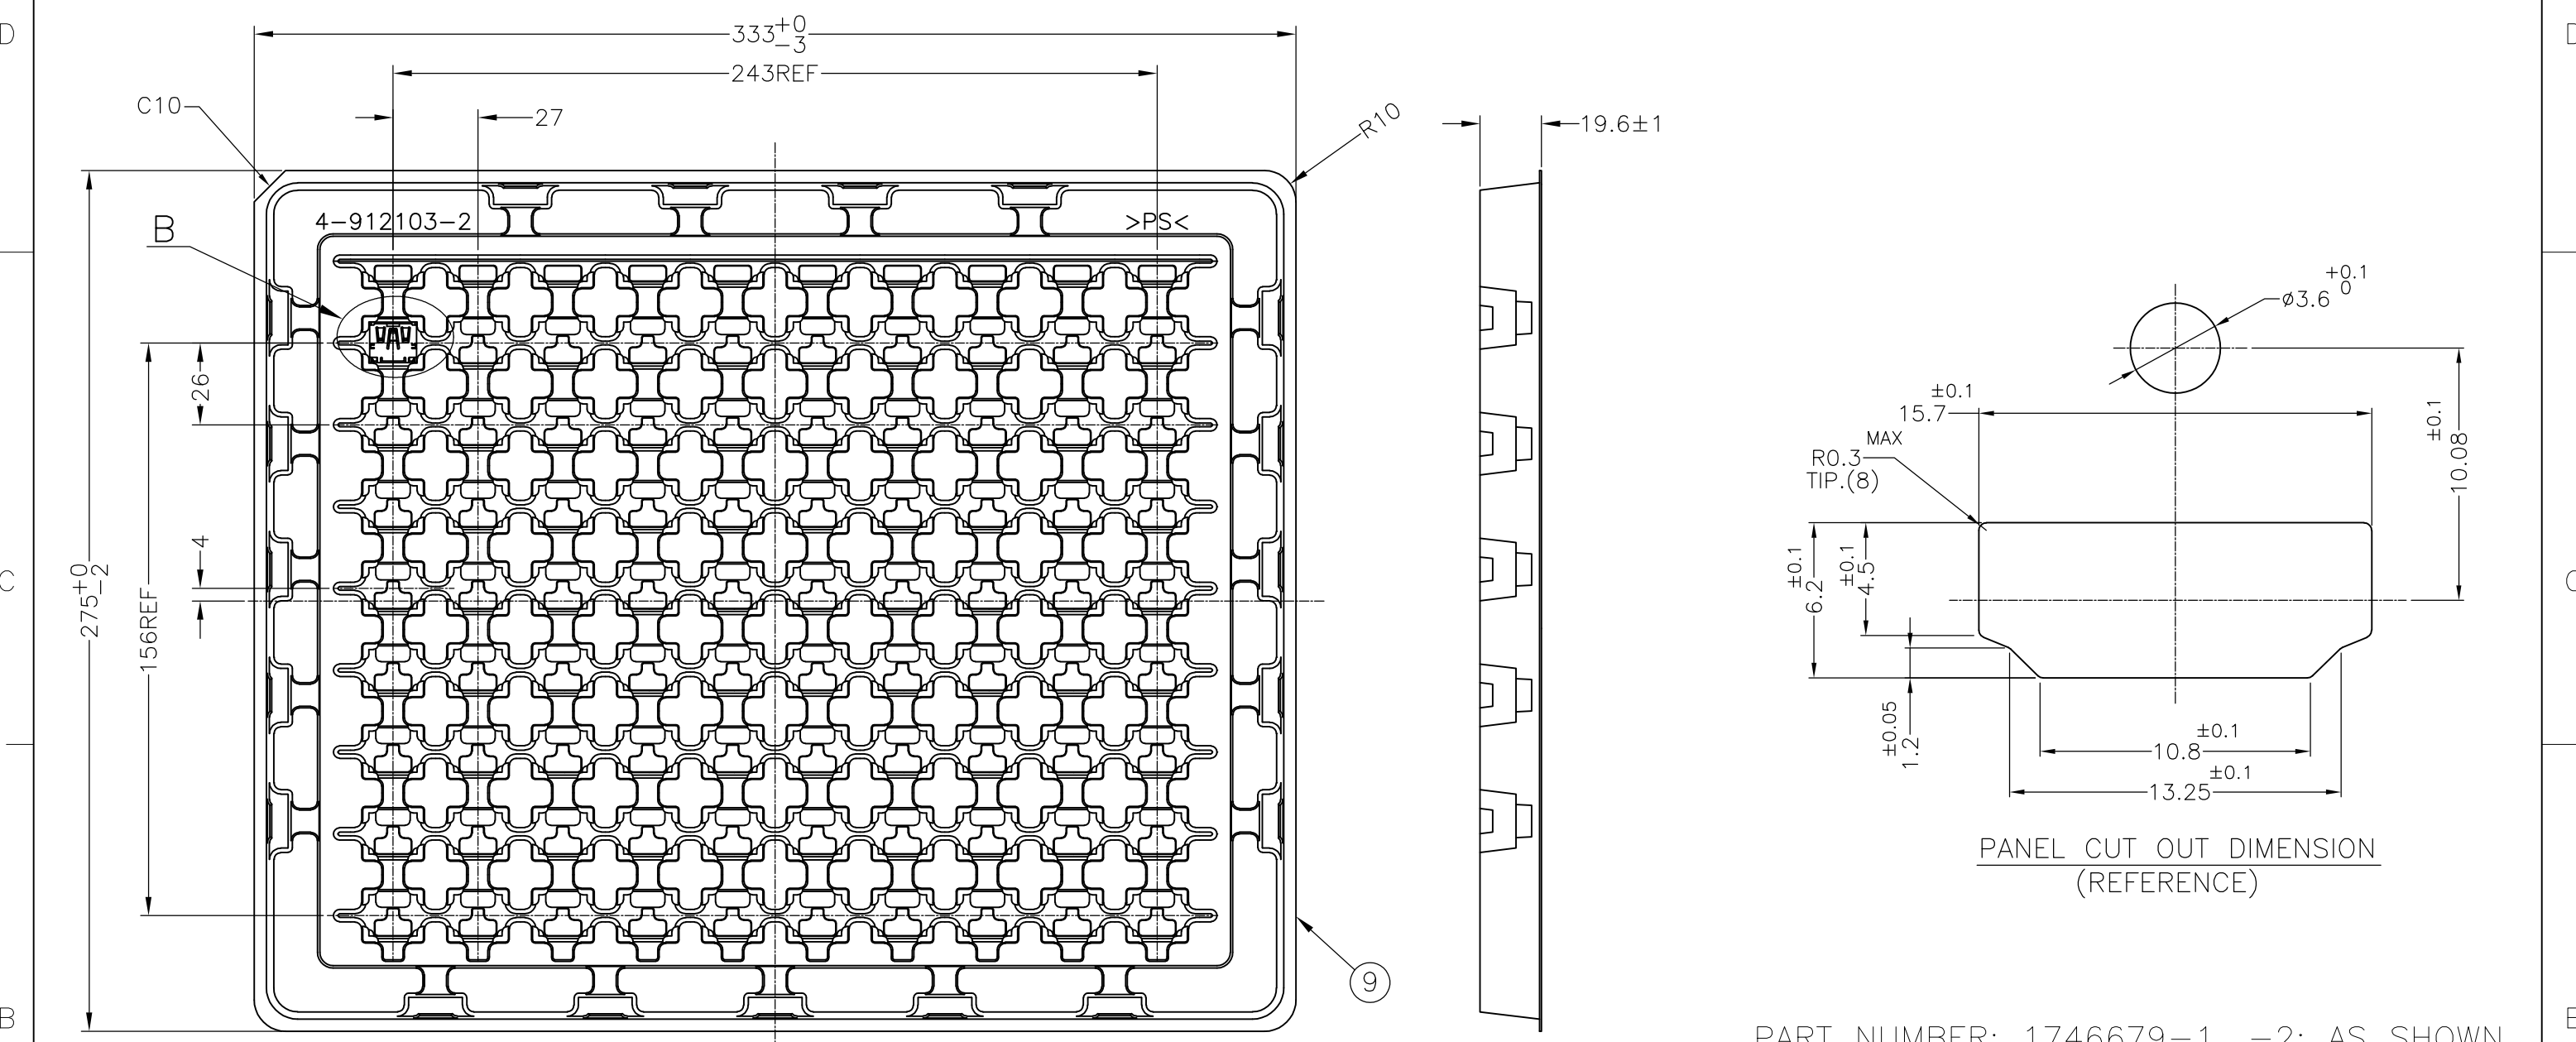

THIS DRAWING IS UNPUBLISHED. RELEASED FOR PUBLICATION
© COPYRIGHT - By - ALL RIGHTS RESERVED.

LOC	DIST	REVISIONS			
P	LTR	DESCRIPTION	DATE	DWN	APVD
J	-	SEE SHEET 1	-	-	-

PANEL CUT OUT DIMENSION
(REFERENCE)

PART NUMBER: 1746679-1, -2; AS SHOWN