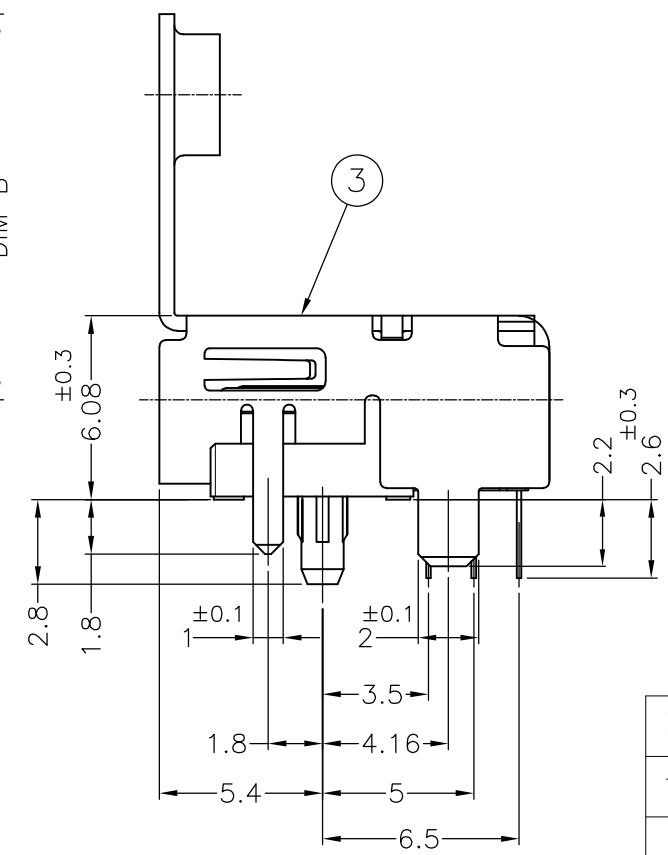

DETAIL A  
(PIN POSITION)

P.C.B LAYOUT  
 SHOWN AS CONNECTOR MOUNTING SIDE  
 TOLERANCE: NON-CUMULATIVE  
 (REFERENCE)

FINISH	MATERIAL	QTY.	DISCRIPTION	ITEM
CONTACT AREA: Au 0.3µm MIN. SOLDERING AREA: TIN, ALL OVER UNDER Ni	COPPER ALLOY	19	CONTACT	③
Tin (MATTE), ALL OVER UNDER Ni	COPPER ALLOY	1	SHELL	②
	THERMOPLASTIC UL94V-0, BLACK COLOR	1	HOUSING	①

P/N ②	DIM B	DIM A
1746679-2	12.75	10.08
1746679-1	11.97	9

THIS DRAWING IS A CONTROLLED DOCUMENT.

DWN Y. HIRATA	15SEPT2004	<b>STE</b> TE Connectivity	NAME HDMI 19 POS RECEPTACLE ASSY DIP TYPE -LEAD FREE-
CHK T. KIMURA	15SEP2004		
APVD K. IKEGAMI	15SEP2004		
PRODUCT SPEC	108-78180		
MATERIAL	FINISH	APPLICATION SPEC	RESTRICTED TO
CUSTOMER DRAWING		SIZE A3	CAGE CODE 00779
		DRAWING NO. C-1746679	SCALE 4:1
		WEIGHT	SHEET 1 OF 2
			REV B1

PART NUMBER: 1746679-1, -2; AS SHOWN

1746679-2	SEE SHEET 1	80	CONNECTOR	⑤
1746679-1	SEE SHEET 1	80	CONNECTOR	⑤
	PS	1	TRAY	④
PART NO	MATERIAL	QTY.	DISCRIPTION	ITEM

THIS DRAWING IS A CONTROLLED DOCUMENT.		DWN -		TE Connectivity HDMI 19 POS RECEPTACLE ASSY DIP TYPE -LEAD FREE-			
DIMENSIONS: MM		CHK -				NAME	
TOLERANCES UNLESS OTHERWISE SPECIFIED: ±0.3		APVD -				PRODUCT SPEC	
0 PLC ±0.2 1 PLC ±0.2 2 PLC ±0.2 3 PLC ±0.2 4 PLC ±0.2 ANGLES ± FINISH		APPLICATION SPEC				SIZE	
MATERIAL		WEIGHT		CAGE CODE			
		CUSTOMER DRAWING		DRAWING NO			
				RESTRICTED TO			
				SCALE			
				SHEET			
				REV			
				B1			