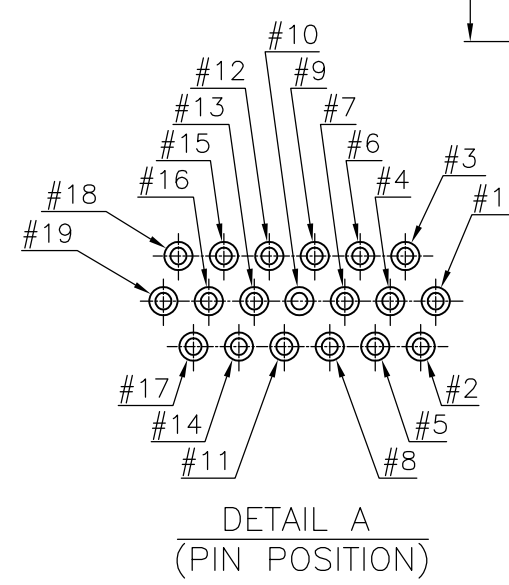

THIS DRAWING IS UNPUBLISHED. RELEASED FOR PUBLICATION  
 © COPYRIGHT - By - ALL RIGHTS RESERVED.

LOC	DIST	REVISIONS			
P	LTR	DESCRIPTION	DATE	DWN	APVD
J	-	B1	REVISED PER ECO-11-005030	11MAR11	RK HMR

MATING CONDITION (REFERENCE)  
(SCALE 2:1)

DETAIL A  
(PIN POSITION)

P.C.B LAYOUT  
 SHOWN AS CONNECTOR MOUNTING SIDE  
 TOLERANCE: NON-CUMULATIVE  
 (REFERENCE)

FINISH	MATERIAL	QTY.	DISCRIPTION	ITEM
CONTACT AREA: Au 0.3µm MIN. SOLDERING AREA: TIN, ALL OVER UNDER Ni	COPPER ALLOY	19	CONTACT	③
Tin (MATTE), ALL OVER UNDER Ni	COPPER ALLOY	1	SHELL	②
	THERMOPLASTIC UL94V-0, BLACK COLOR	1	HOUSING	①

P/N ②	DIM B	DIM A
1746679-2	12.75	10.08
1746679-1	11.97	9

THIS DRAWING IS A CONTROLLED DOCUMENT.

DWN Y. HIRATA	15SEPT2004	<b>STE</b> TE Connectivity	NAME HDMI 19 POS RECEPTACLE ASSY DIP TYPE -LEAD FREE-
CHK T. KIMURA	15SEP2004		
APVD K. IKEGAMI	15SEP2004		
PRODUCT SPEC	108-78180		
MATERIAL	FINISH	APPLICATION SPEC	RESTRICTED TO
CUSTOMER DRAWING		SIZE A3	CAGE CODE 00779
		DRAWING NO. C-1746679	SCALE 4:1
		WEIGHT	SHEET 1 OF 2
			REV B1

PART NUMBER: 1746679-1, -2; AS SHOWN

1746679-2	SEE SHEET 1	80	CONNECTOR	⑤
1746679-1	SEE SHEET 1	80	CONNECTOR	⑤
	PS	1	TRAY	④
PART NO	MATERIAL	QTY.	DISCRIPTION	ITEM

THIS DRAWING IS A CONTROLLED DOCUMENT.		DWN -		TE Connectivity HDMI 19 POS RECEPTACLE ASSY DIP TYPE -LEAD FREE-			
DIMENSIONS: MM		CHK -				NAME	
TOLERANCES UNLESS OTHERWISE SPECIFIED: ±0.3		APVD -				PRODUCT SPEC	
0 PLC ±0.2 1 PLC ±0.2 2 PLC ±0.2 3 PLC ±0.2 4 PLC ±0.2 ANGLES ± FINISH		APPLICATION SPEC				SIZE	
MATERIAL		WEIGHT		CAGE CODE			
		CUSTOMER DRAWING		DRAWING NO			
				RESTRICTED TO			
				SCALE			
				SHEET			
				REV			
				B1			