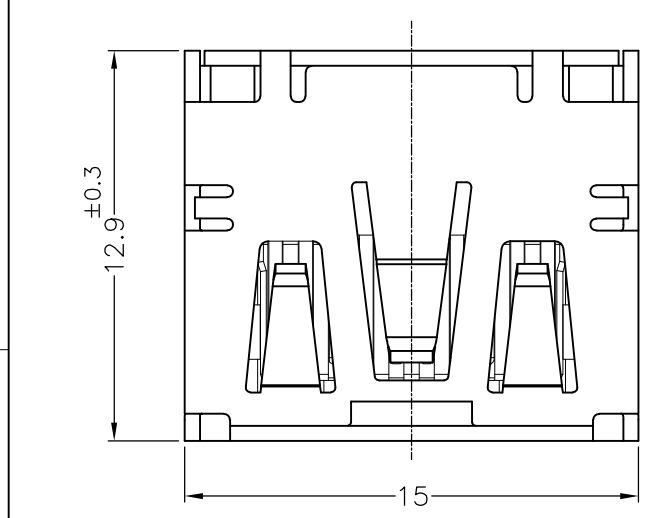

THIS DRAWING IS UNPUBLISHED. RELEASED FOR PUBLICATION
© COPYRIGHT - By - ALL RIGHTS RESERVED.

LOC	DIST	REVISIONS			
P	LTR	DESCRIPTION	DATE	DWN	APVD
J	-	B1	REVISED PER ECO-11-005030	11MAR11	RK HMR

MATING CONDITION (REFERENCE)
(SCALE 2:1)