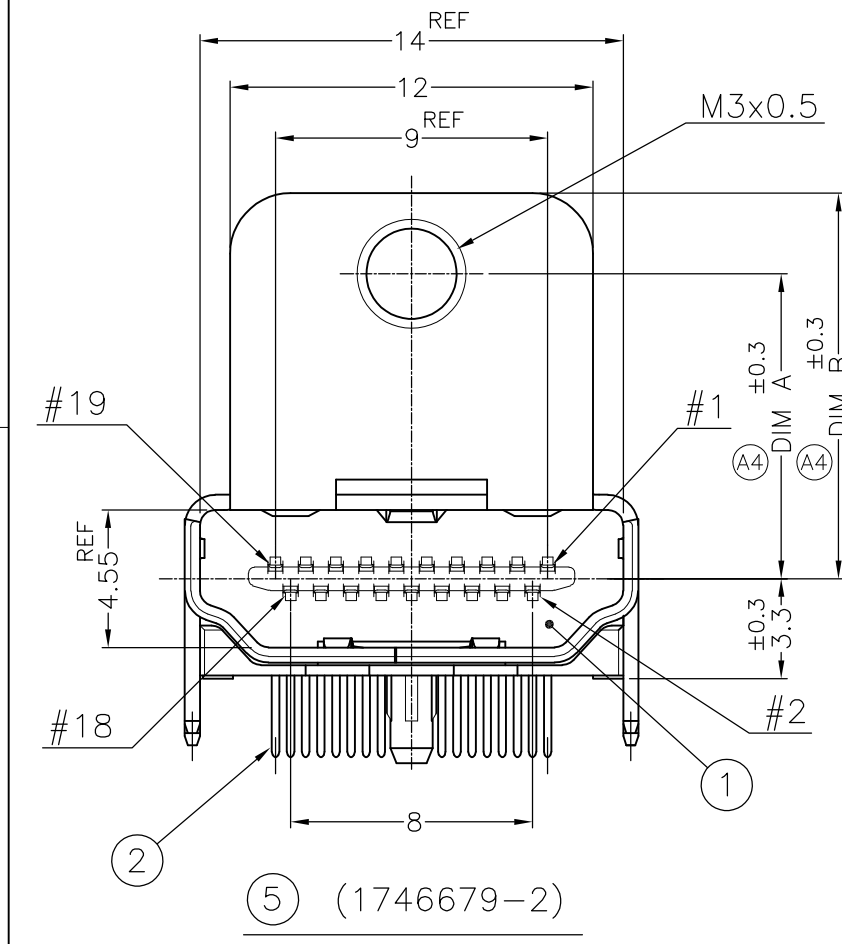

DETAIL A  
(PIN POSITION)

P.C.B LAYOUT  
 SHOWN AS CONNECTOR MOUNTING SIDE  
 TOLERANCE: NON-CUMULATIVE  
 (REFERENCE)

FINISH	MATERIAL	QTY.	DISCRIPTION	ITEM
CONTACT AREA: Au 0.3µm MIN. SOLDERING AREA: TIN, ALL OVER UNDER Ni	COPPER ALLOY	19	CONTACT	③
Tin (MATTE), ALL OVER UNDER Ni	COPPER ALLOY	1	SHELL	②
	THERMOPLASTIC UL94V-0, BLACK COLOR	1	HOUSING	①

P/N ②	DIM B	DIM A
1746679-2	12.75	10.08
1746679-1	11.97	9

THIS DRAWING IS A CONTROLLED DOCUMENT.

DWN Y. HIRATA	15SEPT2004	<b>STE</b> TE Connectivity	NAME HDMI 19 POS RECEPTACLE ASSY DIP TYPE -LEAD FREE-
CHK T. KIMURA	15SEP2004		
APVD K. IKEGAMI	15SEP2004		
PRODUCT SPEC	108-78180		
MATERIAL	FINISH	APPLICATION SPEC	RESTRICTED TO
CUSTOMER DRAWING		SIZE A3	CAGE CODE 00779
		DRAWING NO. C-1746679	SCALE 4:1
		WEIGHT	SHEET 1 OF 2
			REV B1

PART NUMBER: 1746679-1, -2; AS SHOWN

1746679-2	SEE SHEET 1	80	CONNECTOR	⑤
1746679-1	SEE SHEET 1	80	CONNECTOR	⑤
	PS	1	TRAY	④
PART NO	MATERIAL	QTY.	DISCRIPTION	ITEM

THIS DRAWING IS A CONTROLLED DOCUMENT.		DWN -		TE Connectivity HDMI 19 POS RECEPTACLE ASSY DIP TYPE -LEAD FREE-			
DIMENSIONS: MM		CHK -				NAME	
TOLERANCES UNLESS OTHERWISE SPECIFIED: ±0.3		APVD -				PRODUCT SPEC	
0 PLC ±0.2 1 PLC ±0.2 2 PLC ±0.2 3 PLC ±0.2 4 PLC ±0.2 ANGLES ± FINISH		APPLICATION SPEC				SIZE	
MATERIAL		WEIGHT		CAGE CODE			
		CUSTOMER DRAWING		DRAWING NO			
				RESTRICTED TO			
				SCALE			
				SHEET			
				REV			
				B1			