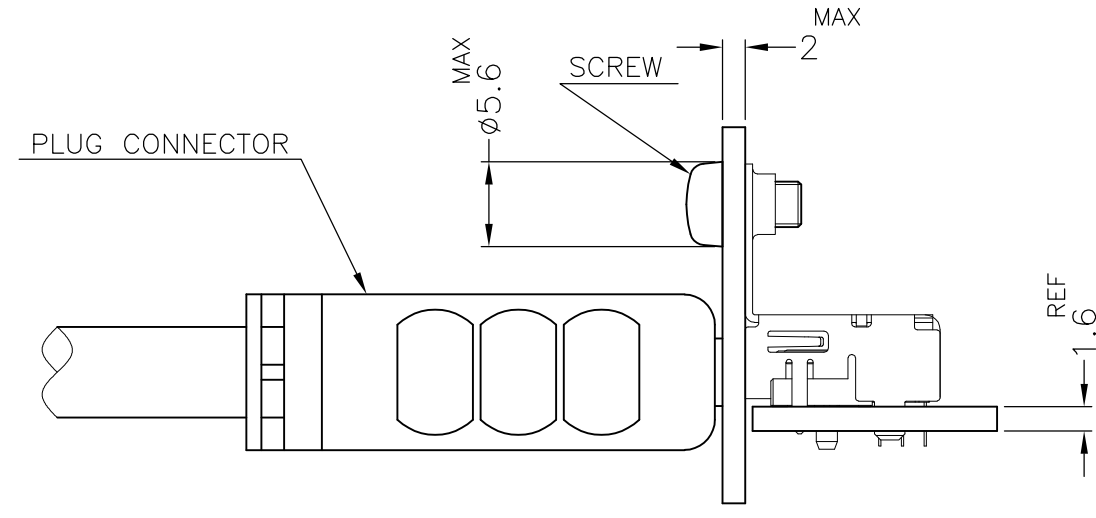

THIS DRAWING IS UNPUBLISHED. RELEASED FOR PUBLICATION
© COPYRIGHT - By - ALL RIGHTS RESERVED.

LOC	DIST	REVISIONS			
P	LTR	DESCRIPTION	DATE	DWN	APVD
J	-	B1	REVISED PER ECO-11-005030	11MAR11	RK HMR

MATING CONDITION (REFERENCE)
(SCALE 2:1)