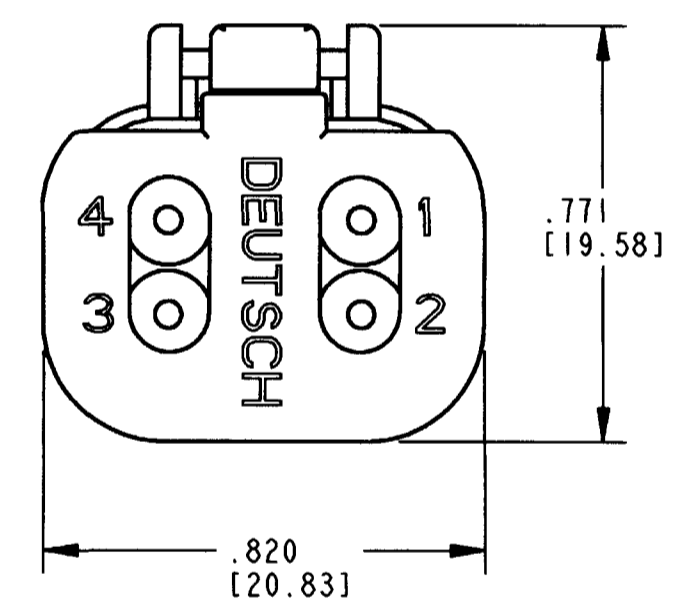

REV A	DT06-4S-E005	REVISIONS		
SYM	DESCRIPTION	DATE	APPROVED	
NC	NEW RELEASE PER E.O. A13781	3/19/92	J.A.	
A	REVISED PER E.O. P17510	1/28-01	RDR	

- 4. THIS PLUG MATES WITH DT04-4P-**** (****= ALL MODIFICATIONS) CONSULT FACTORS FOR MODIFICATIONS.
- 3. FOR CONTACTS AND WIRE PERFORMANCE AND APPLICATION CHARACTERISTICS SEE ENVELOPE DRAWING 0425-015-0000 AND 0425-017-0000.
- 2. DIMENSIONS ARE ±.025 [.64] UNLESS OTHERWISE SPECIFIED.

NOTES: 1. ALL DIMENSIONS ARE IN INCHES [MILLIMETERS].

SIGNATURE & DATE		4 WAY PLUG -E005 MOD. COLOR: BLACK DT SERIES	CP	MATL. CODE	
DR	X. SANCHEZ 08NOV01		The Deutsch Company DEUTSCH I.P.D. 3850 INDUSTRIAL AVE. HEMET, CALIF. 92545		
CHK	A. Polinski 11/26/01		B DT06-4S-E005		
PE	Steve Johnson 11/14/01				
APPD	SBend 11-14-01				
SCALE	NONE	WT	DWG SIZE	CODE 11139	SHEET OF