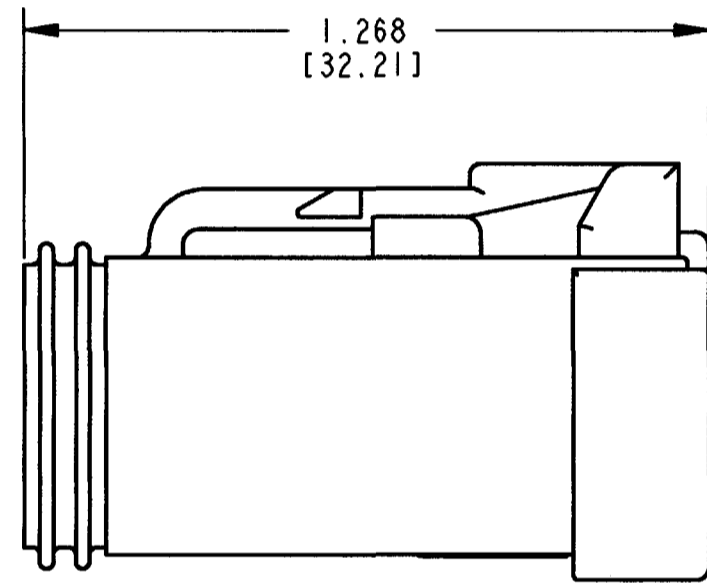

REV A	DT06-4S-E005	REVISIONS		
SYM	DESCRIPTION	DATE	APPROVED	
NC	NEW RELEASE PER E.O. A13781	3/19/92	J.A.	
A	REVISED PER E.O. P17510	1/28-01	RDR	

- 4. THIS PLUG MATES WITH DT04-4P-**** (****= ALL MODIFICATIONS) CONSULT FACTORS FOR MODIFICATIONS.
- 3. FOR CONTACTS AND WIRE PERFORMANCE AND APPLICATION CHARACTERISTICS SEE ENVELOPE DRAWING 0425-015-0000 AND 0425-017-0000.
- 2. DIMENSIONS ARE ±.025 [.64] UNLESS OTHERWISE SPECIFIED.

NOTES: 1. ALL DIMENSIONS ARE IN INCHES [MILLIMETERS].

SIGNATURE & DATE		4 WAY PLUG -E005 MOD. COLOR: BLACK DT SERIES	CP	MATL. CODE	
DR	X. SANCHEZ 08NOV01		The Deutsch Company DEUTSCH I.P.D. 3850 INDUSTRIAL AVE. HEMET, CALIF. 92545		
CHK	A. Polinski 11/26/01		B DT06-4S-E005		
PE	Steve Johnson 11/14/01				
APPD	SBend 11-14-01				
SCALE	NONE	WT	DWG SIZE	CODE 11139	SHEET OF