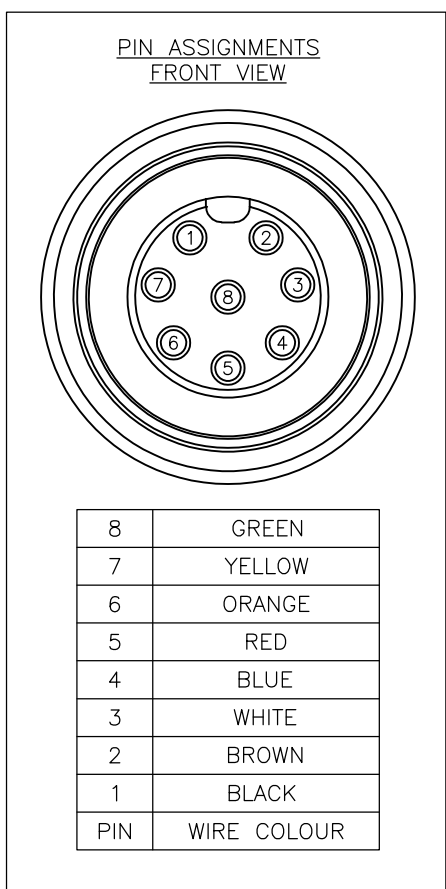

ITEM	DESCRIPTION	MATERIAL	FINISH/COLOUR	QTY
1	SCREW NUT	ZINC DIE CAST	2.5µm NICKEL PLATED	1
2	CONNECTOR BODY	GF NYLON	BLACK	1
3	SOCKET CONTACT	BRASS	0.15µm GOLD OVER NICKEL	8
4	8 CORE CABLE (CORES 24AWG TO UL2464)	PVC JACKET UV RESISTANT	BLACK	1
5	'O' RING	VITON 70	GREEN	1
6	SHIELD	BRASS	-	1
7	SHIELDING FOIL	COPPER	-	1
8	ADHESIVE	-	-	1

DIM A	TOL 'B'	DESCRIPTION	PART NUMBER
10000	500 mm	M12 STRAIGHT FEMALE CONNECTOR 10.0m CABLE	1838355-5
7000	350 mm	M12 STRAIGHT FEMALE CONNECTOR 7.0m CABLE	1838355-4
5000	250 mm	M12 STRAIGHT FEMALE CONNECTOR 5.0m CABLE	1838355-3
3000	150 mm	M12 STRAIGHT FEMALE CONNECTOR 3.0m CABLE	1838355-2
2000	100 mm	M12 STRAIGHT FEMALE CONNECTOR 2.0m CABLE	1838355-1