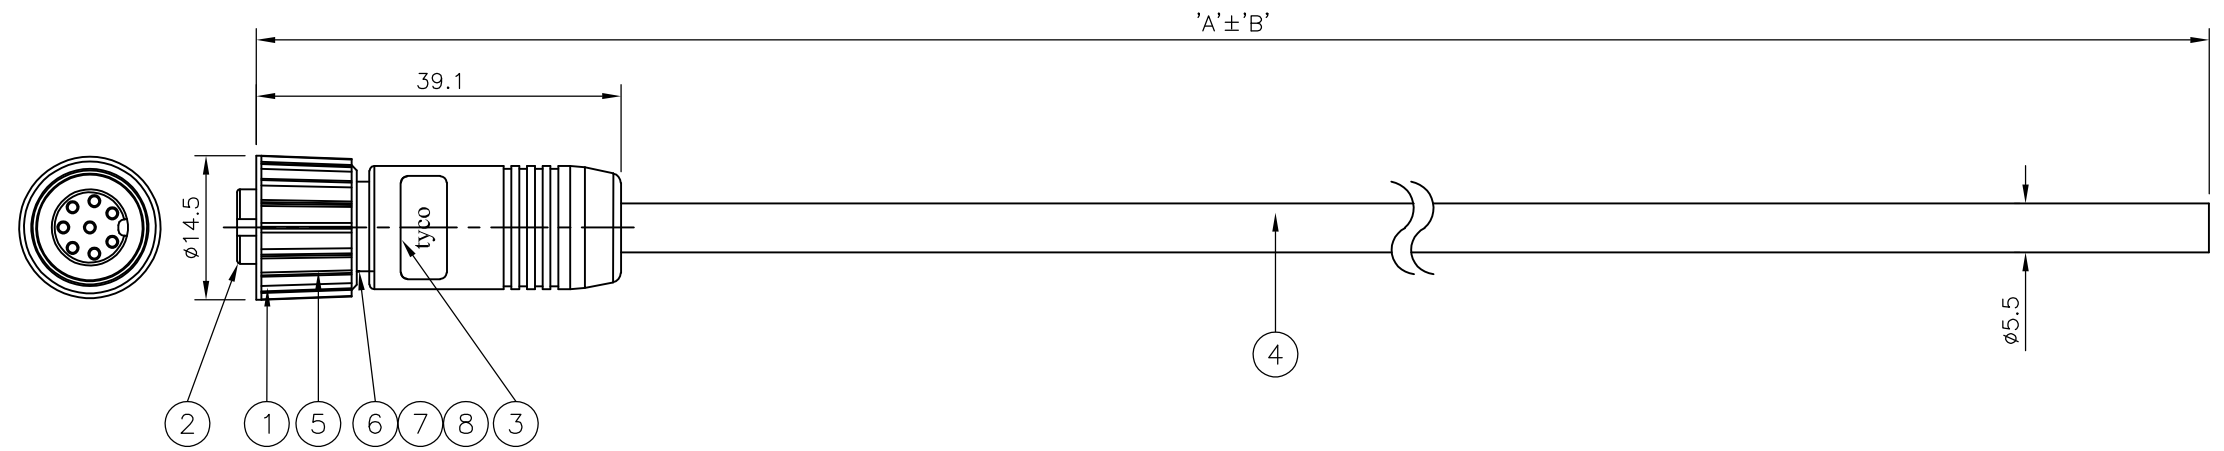

- NOTES:**
- ELECTRICAL DATA: CONTACT RESISTANCE: 10 mOhm MAX  
 INSULATION RESISTANCE: 100 MOhm MIN at 500VDC  
 CURRENT RATING: 5 AMPS  
 BREAKDOWN VOLTAGE: 500 VAC MIN PER MINUTE
  - ENVIRONMENTAL: OPERATING TEMPERATURE: -20°C TO +80°C  
 SEALING REQUIREMENTS: IP67
  - PROD SPEC: 108-3641
  - PACKAGING: 107-3334
  - FOR TECHNICAL DATA REFER TO YOUR LOCAL TYCO ELECTRONICS SALES OFFICE
  - ALL DIMENSIONS ARE NOMINAL FOR REFERENCE ONLY UNLESS OTHERWISE STATED

DIM A	TOL 'B'	DESCRIPTION	PART NUMBER
10000	500 mm	M12 STRAIGHT FEMALE CONNECTOR 10.0m CABLE	1838355-5
7000	350 mm	M12 STRAIGHT FEMALE CONNECTOR 7.0m CABLE	1838355-4
5000	250 mm	M12 STRAIGHT FEMALE CONNECTOR 5.0m CABLE	1838355-3
3000	150 mm	M12 STRAIGHT FEMALE CONNECTOR 3.0m CABLE	1838355-2
2000	100 mm	M12 STRAIGHT FEMALE CONNECTOR 2.0m CABLE	1838355-1

THIS DRAWING IS A CONTROLLED DOCUMENT.		DWN MANJUNATH.T.N 10APR06	<b>tyco</b> Tyco Electronics Corporation Bideford, UK, EX39 4HE	
DIMENSIONS: mm		CHK F.WHEELER-KING 04MAY06	NAME M12 SHIELDED, STRAIGHT FEMALE CONNECTOR WITHOUT STRAIN RELIEF 8 POSITION, PVC CABLE	
TOLERANCES UNLESS OTHERWISE SPECIFIED: 0 PLC ± - 1 PLC ± - 2 PLC ± - 3 PLC ± - 4 PLC ± - ANGLES ± -		APVD F.WHEELER-KING 04MAY06	PRODUCT SPEC	
MATERIAL		APPLICATION SPEC	SIZE A3	CAGE CODE 00779
FINISH		WEIGHT	DRAWING NO G-1838355	
CUSTOMER DRAWING			RESTRICTED TO	SCALE NTS
			SHEET 1	OF 1
			REV B	