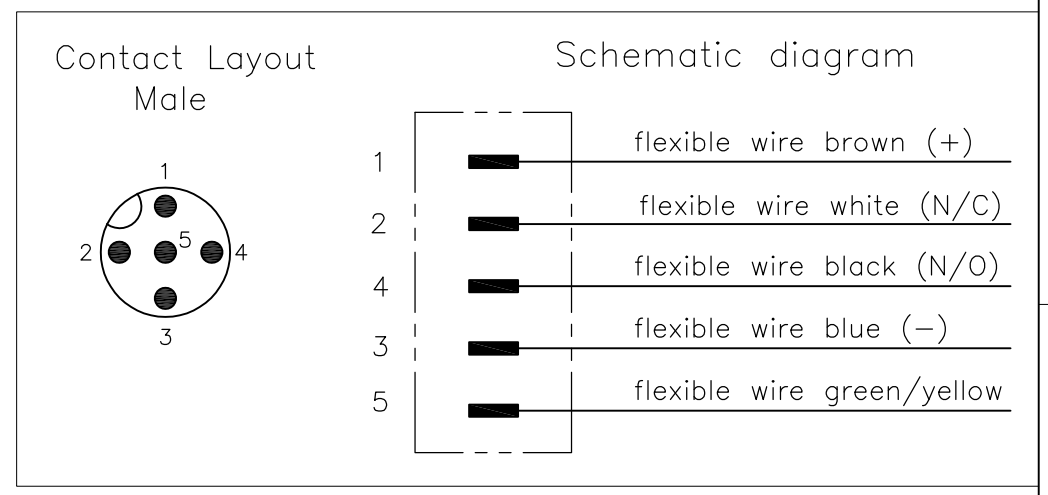

PUR CABLE	
No./diameter of wires	5 x 0.34 mm²
Wire isolation	PP (br, wh, bl, bk, gnye)
C-track properties	yes
Jacket	PUR (UL/CSA)
Outer diameter	approx. 5.0 mm
Bend radius (moving)	10 x outer diameter
Temperature range (fixed)	-50...+80 °C
Temperature range (mobile)	-25...+80 °C

LENGTH "L"	MATERIAL	JACKET COLOR	TE PN	DESCRIPTION	ITEM
5 pos	PVC	Black	1-2273034-4	5x22AWG PVC 10.0m	8
			1-2273034-3	5x22AWG PVC 5.0m	7
			1-2273034-2	5x22AWG PVC 3.0m	6
5 pos	PUR	Black	1-2273034-1	5x22AWG PVC 1.5m	5
			2273034-4	5x22AWG PUR 10.0m	4
			2273034-3	5x22AWG PUR 5.0m	3
			2273034-2	5x22AWG PUR 3.0m	2
			2273034-1	5x22AWG PUR 1.5m	1

THIS DRAWING IS A CONTROLLED DOCUMENT.

DIMENSIONS: mm	TOLERANCES UNLESS OTHERWISE SPECIFIED:	DWN YATHISH.C 15NOV2013	STE TE Connectivity
	0 PLC ± - 1 PLC ± - 2 PLC ± - 3 PLC ± - 4 PLC ± - ANGLES ± -	CHK B.VELDHOVEN 15NOV2013	
MATERIAL -	FINISH -	APVD A.VAN ZANDVOORT 15NOV2013	NAME M12 X 1.0 STRAIGHT SOCKET PIGT D
		PRODUCT SPEC 108-19483	SIZE A3
		APPLICATION SPEC 114-32127	CAGE CODE 00779
		WEIGHT -	DRAWING NO C-2273034
CUSTOMER DRAWING			RESTRICTED TO -
			SCALE NTS
			SHEET 1 OF 1
			REV A