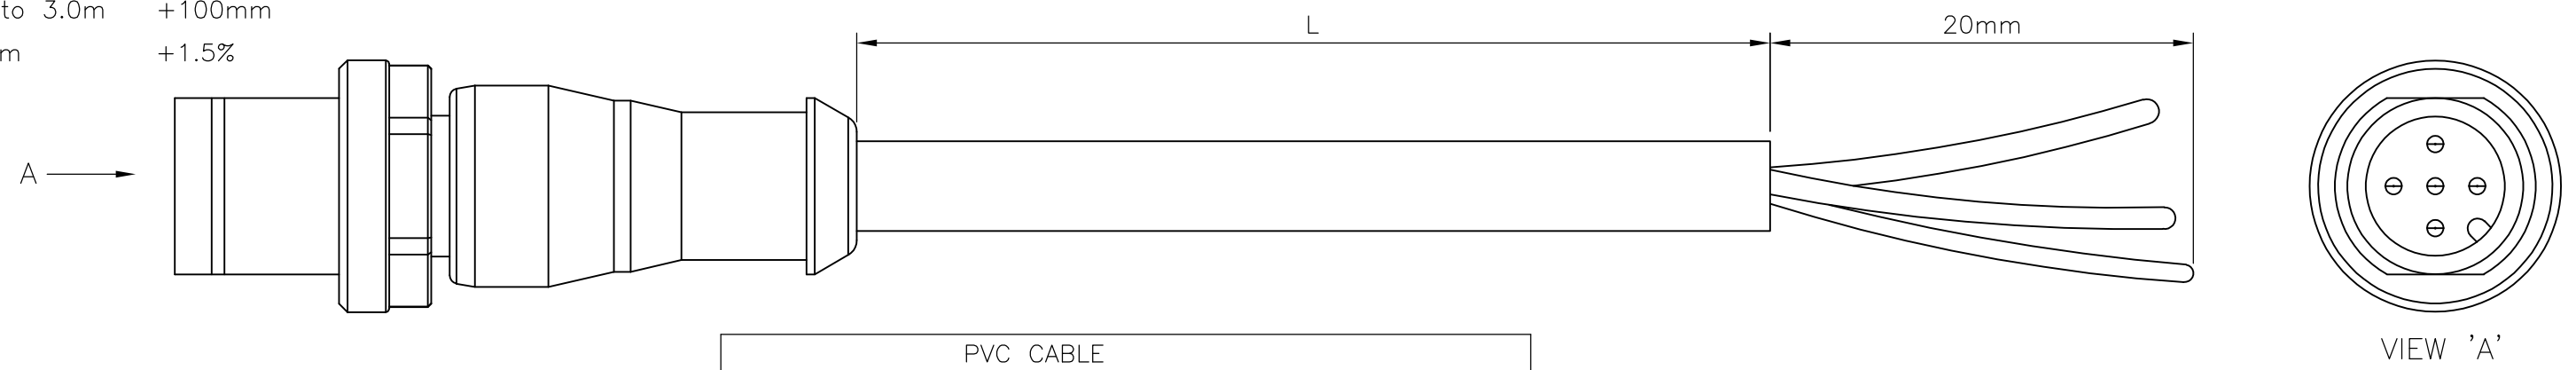

THIS DRAWING IS UNPUBLISHED. RELEASED FOR PUBLICATION
© COPYRIGHT - By - ALL RIGHTS RESERVED.

LOC	DIST	REVISIONS					
H	-	P	LTR	DESCRIPTION	DATE	DWN	APVD
		A		INITIAL RELEASE	15NOV2013	YC	BvH

NOTES:
Tolerances cable lengths:
0m to 0.5m +30mm
0.5m to 1.0m +50mm
1.0m to 3.0m +100mm
< 3.0m +1.5%

PVC CABLE	
Cable	
No./diameter of wires	5 x 0.34 mm²
Wire isolation	PVC (br, wh, bl, bk, gnye)
C-track properties	
Jacket	PVC (UL/CSA)
Outer diameter	approx. 5.2 mm
Bend radius (moving)	10 x outer diameter
Temperature range (fixed)	-30...+80 °C
Temperature range (mobile)	-5...+80 °C

TECHNICAL DATA	
Operating voltage	max. 125 V AC/DC
Operating current per contact	max. 4 A
Locking of ports	Screw thread M12 x 1 mm (recommended torque 0.6 Nm) self-securing
Protection	IP65 and IP67 when plugged and screwed down (EN 60529)