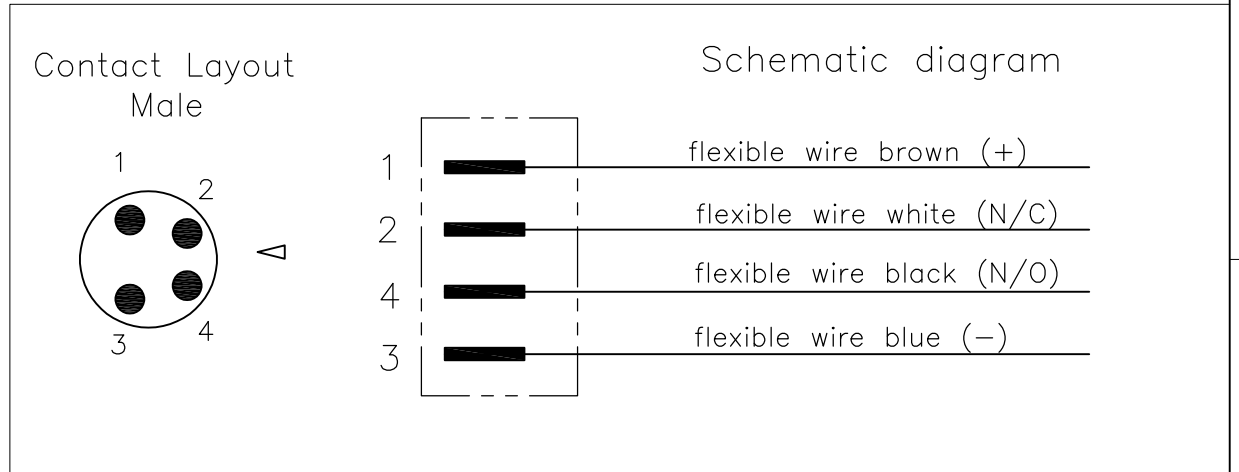

PUR CABLE	
No./diameter of wires	4 x 0.25 mm²
Wire isolation	PP (br, wh, bl, bk)
C-track properties	5 million
Jacket	PUR (UL/CSA)
Outer diameter	approx. 4.4 mm
Bend radius (moving)	10 x outer diameter
Temperature range (fixed)	-40...+80 °C
Temperature range (mobile)	-25...+80 °C

LENGTH "L"	MATERIAL	JACKET COLOR	TE PN	DESCRIPTION	ITEM
4 pos	PVC	Black	1-2273002-4	4x22AWG PVC 10.0m	8
			1-2273002-3	4x22AWG PVC 5.0m	7
			1-2273002-2	4x22AWG PVC 3.0m	6
			1-2273002-1	4x22AWG PVC 1.5m	5
4 pos	PUR	Black	2273002-4	4x22AWG PUR 10.0m	4
			2273002-3	4x22AWG PUR 5.0m	3
			2273002-2	4x22AWG PUR 3.0m	2
			2273002-1	4x22AWG PUR 1.5m	1

PVC CABLE	
No./diameter of wires	4 x 0.25 mm²
Wire isolation	PVC (br, wh, bl, bk)
C-track properties	
Jacket	PVC (UL/CSA)
Outer diameter	approx. 4.8 mm
Bend radius (moving)	10 x outer diameter
Temperature range (fixed)	-30...+80 °C
Temperature range (mobile)	-5...+80 °C

THIS DRAWING IS A CONTROLLED DOCUMENT.

DIMENSIONS: mm	TOLERANCES UNLESS OTHERWISE SPECIFIED:	DWN 12NOV2013 SATHISH KUMAR .G	 TE Connectivity M8 X 1.0 STRAIGHT PLUG PIGTAIL
	0 PLC ± -	CHK 12NOV2013 B.VELDHOVEN	
	1 PLC ± -	APVD 12NOV2013 A.VAN ZANDVOORT	
	2 PLC ± -	NAME	
	3 PLC ± -	PRODUCT SPEC	108-19483
	4 PLC ± -	APPLICATION SPEC	114-32127
	ANGLES ± -	WEIGHT	-
MATERIAL	FINISH	CUSTOMER DRAWING	SCALE NTS
			SHEET 1 OF 1
			REV A1