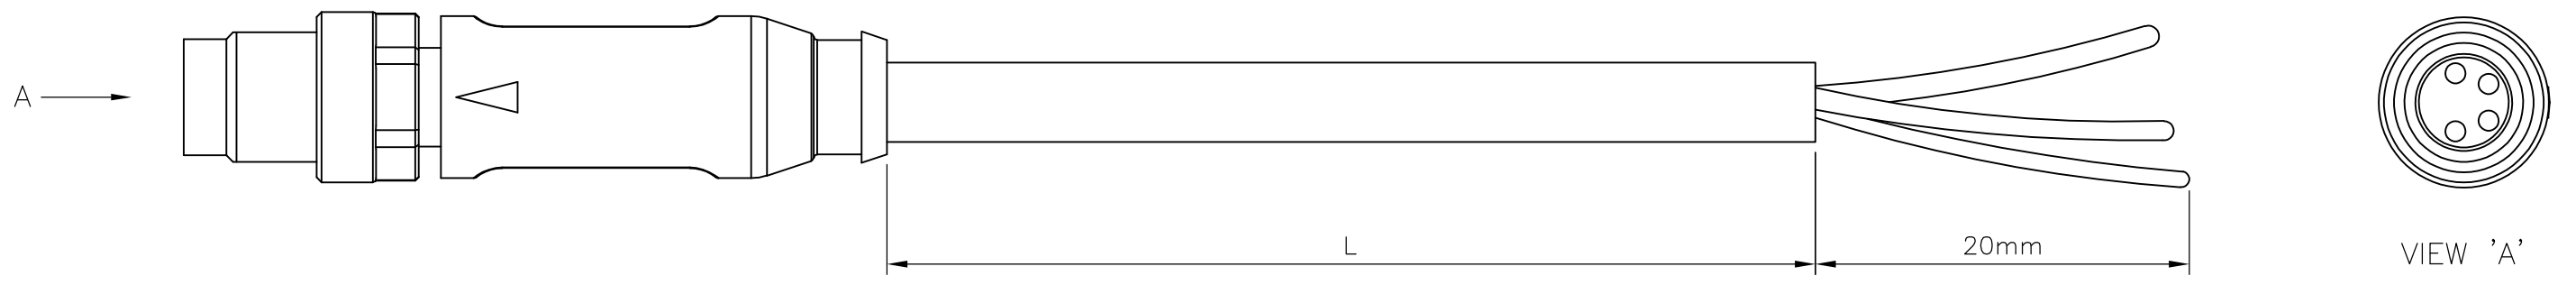

NOTES:  
 Tolerances cable lengths:  
 0m to 0.5m +30mm  
 0.5m to 1.0m +50mm  
 1.0m to 3.0m +100mm  
 < 3.0m +1.5%

TECHNICAL DATA	
Operating voltage	max. 30 V AC/DC
Operating current per contact	max. 4 A
Locking of ports	Screw thread M8 x 1 mm (recommended torque 0.4 Nm) self-securing
Protection	IP65 and IP67 when plugged and screwed down (EN 60529)