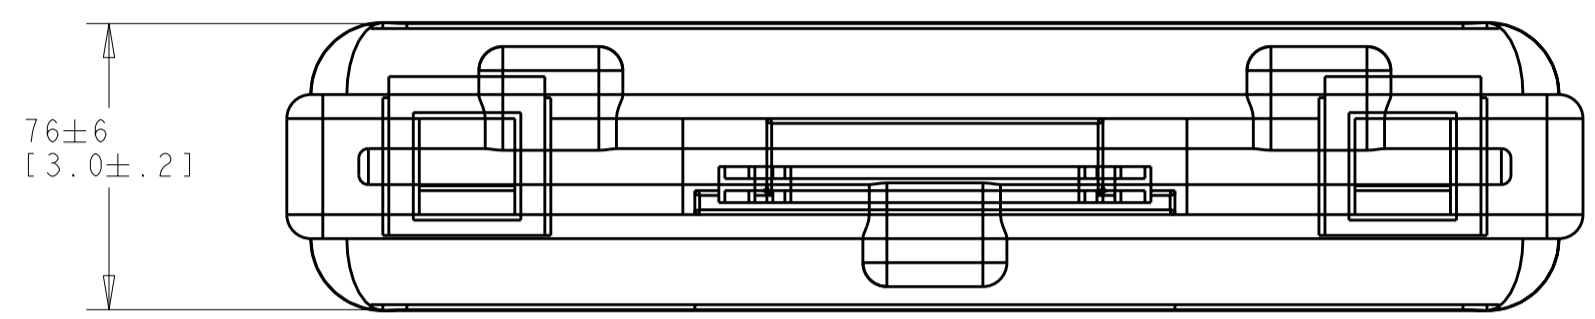

1. 1278863-1 INCLUDES MT-RJ ADAPTER (1), MT-RJ TO SC SIMPLEX CABLE ASSEMBLY (2), MT-RJ (PINS) TO SC SIMPLEX CABLE ASSEMBLY (1), AND MT-RJ TO MT-RJ CABLE ASSEMBLY (1).
2. 1278863-2 INCLUDES MT-RJ ADAPTER (1), MT-RJ TO ST SIMPLEX CABLE ASSEMBLY (2), MT-RJ (PINS) TO ST SIMPLEX CABLE ASSEMBLY (1), AND MT-RJ TO MT-RJ CABLE ASSEMBLY (1).
3. 1278863-3 INCLUDES MT-RJ TO MT-RJ CABLE ASSEMBLY (2),
4. 1278863-4 INCLUDES MT-RJ ADAPTER (1), MT-RJ (SECURE HOUSING) TO SC SIMPLEX CABLE ASSEMBLY (2), MT-RJ (PINS) TO SC SIMPLEX CABLE ASSEMBLY (1), AND MT-RJ (SECURE HOUSING) TO MT-RJ CABLE ASSEMBLY (1).
5. 1278863-5 INCLUDES MT-RJ ADAPTER (1), MT-RJ (SECURE HOUSING) TO ST SIMPLEX CABLE ASSEMBLY (2), MT-RJ (PINS) TO ST SIMPLEX CABLE ASSEMBLY (1), AND MT-RJ (SECURE HOUSING) TO MT-RJ CABLE ASSEMBLY (1).
6. 1278863-6 INCLUDES MT-RJ (SECURE HOUSING) TO MT-RJ CABLE ASSEMBLY (2),

MT-RJ	1278863-6
ST SIMPLEX	1278863-5
SC SIMPLEX	1278863-4
MT-RJ	1278863-3
ST SIMPLEX	1278863-2
SC SIMPLEX	1278863-1
TEST EQUIPMENT CONNECTION	PART NUMBER

THIS DRAWING IS A CONTROLLED DOCUMENT FOR AMP INCORPORATED. IT IS SUBJECT TO CHANGE AND THE CONTROLLING ENGINEERING ORGANIZATION SHOULD BE CONTACTED FOR THE LATEST REVISION.		DWN D. PULEO 22SEP99 CHK R. GALLAGHER 22SEP99 APVD B. EDWARDS 22SEP99	<b>AMP</b> AMP Incorporated Harrisburg, PA 17105-3608
DIMENSIONS: mm [INCHES]	TOLERANCES UNLESS OTHERWISE SPECIFIED: 0 PLC ±- 1 PLC ±- 2 PLC ±- 3 PLC ±- 4 PLC ±- ANGLES ±- FINISH -	PRODUCT SPEC - APPLICATION SPEC - WEIGHT -	NAME MT-RJ TEST CABLE KIT, SINGLEMODE SIZE A2 CAGE CODE 00779 DRAWING NO 1278863
MATERIAL -		CUSTOMER DRAWING	SCALE NTS SHEET 1 OF 1 REV C