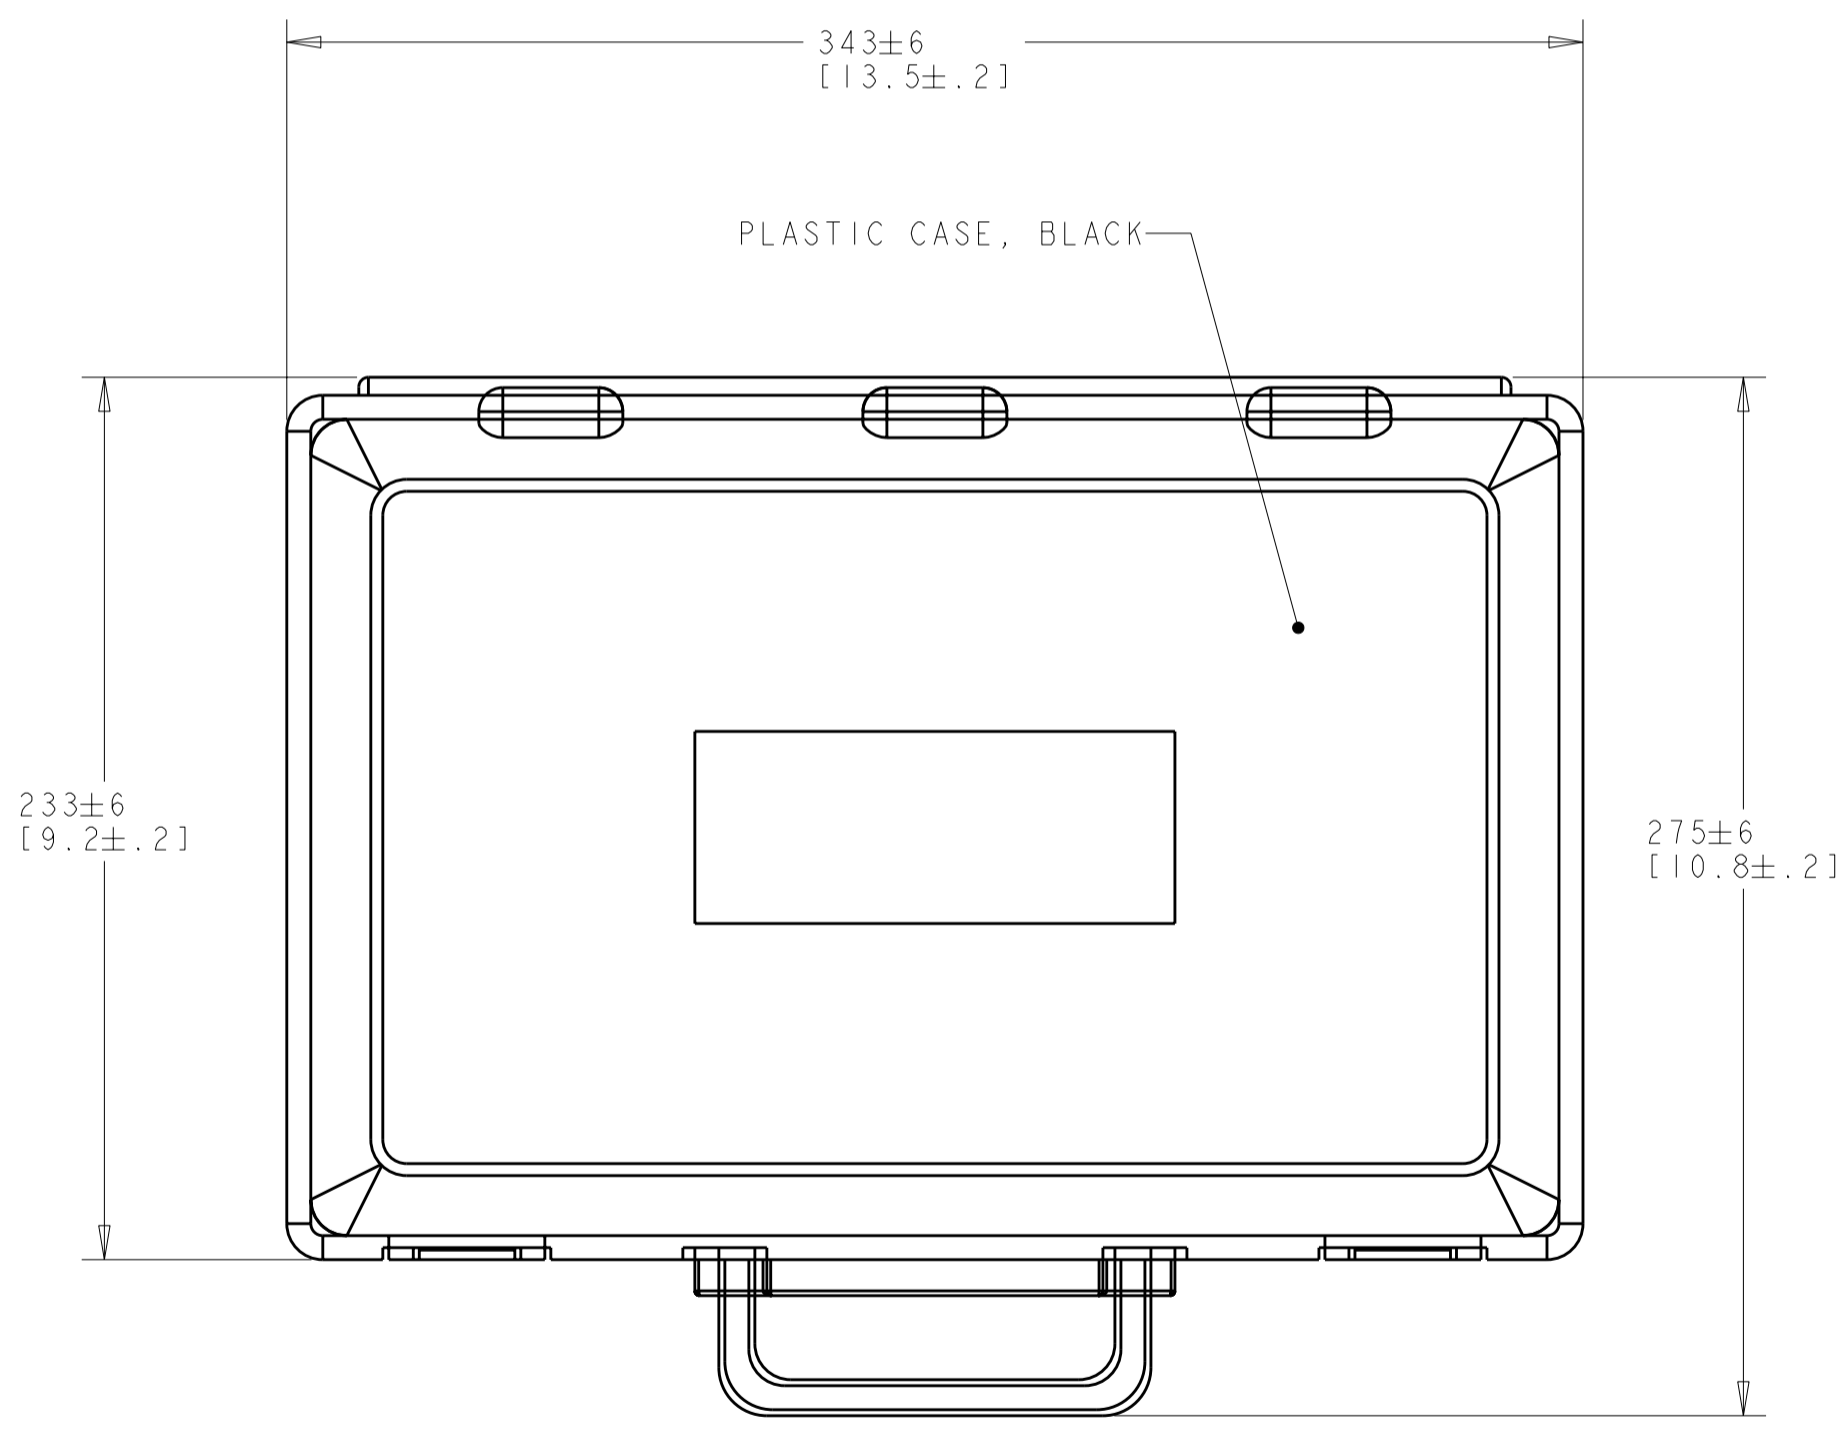

1. 1278863-1 INCLUDES MT-RJ ADAPTER (1), MT-RJ TO SC SIMPLEX CABLE ASSEMBLY (2), MT-RJ (PINS) TO SC SIMPLEX CABLE ASSEMBLY (1), AND MT-RJ TO MT-RJ CABLE ASSEMBLY (1).
2. 1278863-2 INCLUDES MT-RJ ADAPTER (1), MT-RJ TO ST SIMPLEX CABLE ASSEMBLY (2), MT-RJ (PINS) TO ST SIMPLEX CABLE ASSEMBLY (1), AND MT-RJ TO MT-RJ CABLE ASSEMBLY (1).
3. 1278863-3 INCLUDES MT-RJ TO MT-RJ CABLE ASSEMBLY (2),
4. 1278863-4 INCLUDES MT-RJ ADAPTER (1), MT-RJ (SECURE HOUSING) TO SC SIMPLEX CABLE ASSEMBLY (2), MT-RJ (PINS) TO SC SIMPLEX CABLE ASSEMBLY (1), AND MT-RJ (SECURE HOUSING) TO MT-RJ CABLE ASSEMBLY (1).
5. 1278863-5 INCLUDES MT-RJ ADAPTER (1), MT-RJ (SECURE HOUSING) TO ST SIMPLEX CABLE ASSEMBLY (2), MT-RJ (PINS) TO ST SIMPLEX CABLE ASSEMBLY (1), AND MT-RJ (SECURE HOUSING) TO MT-RJ CABLE ASSEMBLY (1).
6. 1278863-6 INCLUDES MT-RJ (SECURE HOUSING) TO MT-RJ CABLE ASSEMBLY (2),

MT-RJ	1278863-6
ST SIMPLEX	1278863-5
SC SIMPLEX	1278863-4
MT-RJ	1278863-3
ST SIMPLEX	1278863-2
SC SIMPLEX	1278863-1
TEST EQUIPMENT CONNECTION	PART NUMBER

THIS DRAWING IS A CONTROLLED DOCUMENT FOR AMP INCORPORATED. IT IS SUBJECT TO CHANGE AND THE CONTROLLING ENGINEERING ORGANIZATION SHOULD BE CONTACTED FOR THE LATEST REVISION.		DWN D. PULEO 22SEP99 CHK R. GALLAGHER 22SEP99 APVD B. EDWARDS 22SEP99	<b>AMP</b> AMP Incorporated Harrisburg, PA 17105-3608
DIMENSIONS: mm [INCHES]	TOLERANCES UNLESS OTHERWISE SPECIFIED: 0 PLC ±- 1 PLC ±- 2 PLC ±- 3 PLC ±- 4 PLC ±- ANGLES ±- FINISH -	PRODUCT SPEC - APPLICATION SPEC - WEIGHT -	NAME MT-RJ TEST CABLE KIT, SINGLEMODE SIZE A2 CAGE CODE 00779 DRAWING NO 1278863
MATERIAL -		CUSTOMER DRAWING	SCALE NTS SHEET 1 OF 1 REV C