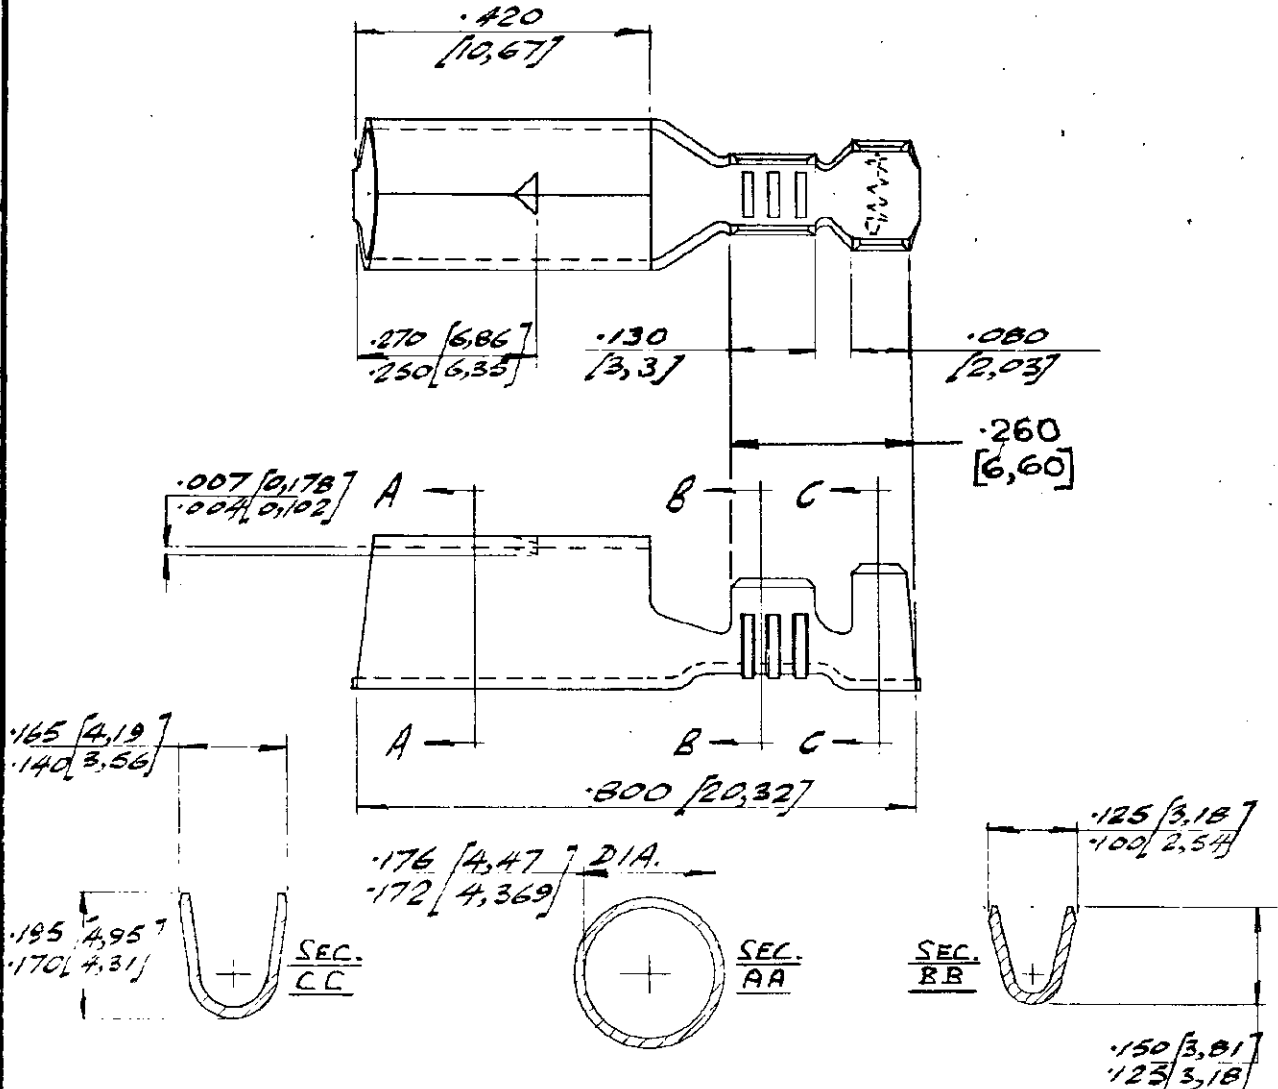

NUMBER  
C152404

3rd ANGLE (AMERICAN) PROJECTION

DIMENSIONS IN INCHES. DO NOT SCALE PRINT  
DIMENSIONS THUS [ ] IN MM.

152404-5	PHOS. BRONZE	ELECTRO TIN	OBSOLETE
152404-4	SPECIAL BRASS	NONE	OBSOLETE
152404-3	PHOS. BRONZE	NONE	SUPERSEDED BY 42531-3
152404-2	BRASS	ELECTRO TIN	SUPERSEDED BY 42531-2
152404-1	BRASS	NONE	SUPERSEDED BY 42531-1

PART NO MATERIAL FINISH

© AIRCRAFT/MARINE PRODUCTS GREAT BRITAIN, LTD 1970			CUSTOMER COPY REFERENCE ONLY	
E	ECO-14-014629	M.D	12SEP14	
D	-5 ADDED	J.C.	11/182	
C	.260 [6,60] DIM. ADDED	KS	- 2/102	
B	-4 ADDED	T.C.	17-6-74	
A	.130 AND .125	W	31-1-72	

AMP Industrial  
A DIVISION OF AIRCRAFT-MARINE PRODUCTS (GREAT BRITAIN) LTD STANMORE, MDDX.

WIRE - RANGE - INSULATION TYPE  
20-16 [2,29-3,05] 20

TO FRANCE EXCEPT AS NOTED SCALE 4:1

NO. EAC-152404

FINISHES  
-180 [4,57] DIA.  
SHUR PLUG RECEPTACLE