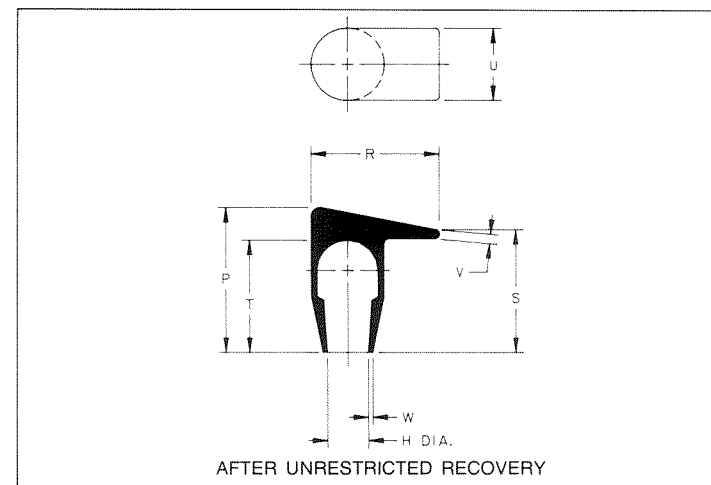

# Thermofit<sup>®</sup> Molded Parts Specification Control Drawing

If this document is printed it becomes uncontrolled.  
Check for the latest revision.

**Part Number:** 102A993  
**Description:** Switch Cover

## Notes:

- All dimensions are in Inches  
[Millimeters]
- Dimensions appearing in table are as follows:  
a - as supplied  
b - after unrestricted recovery
- Coating is optional. As supplied dimensions appearing in table are for uncoated parts. When coating is added, entry diameters will be reduced by .06 max.
- This part fits MS 24658 switch or equivalent shaped lever lock switch.
- Standard color is grey. Other colors available upon request.

**Table of Dimensions**

Part Number	H		P	R	S	T	U	V	W
	Min a	Max b	± 10% b	± 10% b	± 10% b	± 10% b	± 10% b	± 10% b	± 10% b
102A993	.50 [12,7]	.25 [6,4]	1.02 [25,9]	.88 [22,4]	.85 [21,6]	.78 [19,8]	.50 [12,7]	.06 [1,52]	.04 [1,02]