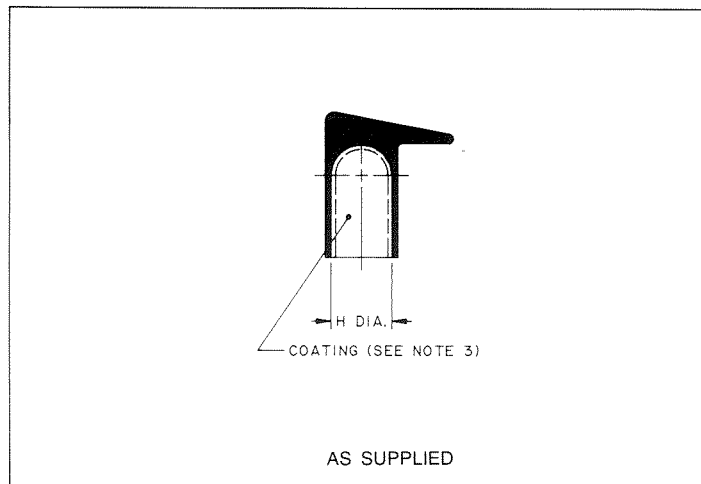

# Thermofit<sup>®</sup> Molded Parts Specification Control Drawing

If this document is printed it becomes uncontrolled.  
Check for the latest revision.

**Part Number:** 102A993  
**Description:** Switch Cover

## Notes:

- All dimensions are in Inches  
[Millimeters]
- Dimensions appearing in table are as follows:  
a - as supplied  
b - after unrestricted recovery
- Coating is optional. As supplied dimensions appearing in table are for uncoated parts. When coating is added, entry diameters will be reduced by .06 max.
- This part fits MS 24658 switch or equivalent shaped lever lock switch.
- Standard color is grey. Other colors available upon request.

**Table of Dimensions**

Part Number	H		P	R	S	T	U	V	W
	Min a	Max b	± 10% b	± 10% b	± 10% b	± 10% b	± 10% b	± 10% b	± 10% b
102A993	.50 [12,7]	.25 [6,4]	1.02 [25,9]	.88 [22,4]	.85 [21,6]	.78 [19,8]	.50 [12,7]	.06 [1,52]	.04 [1,02]