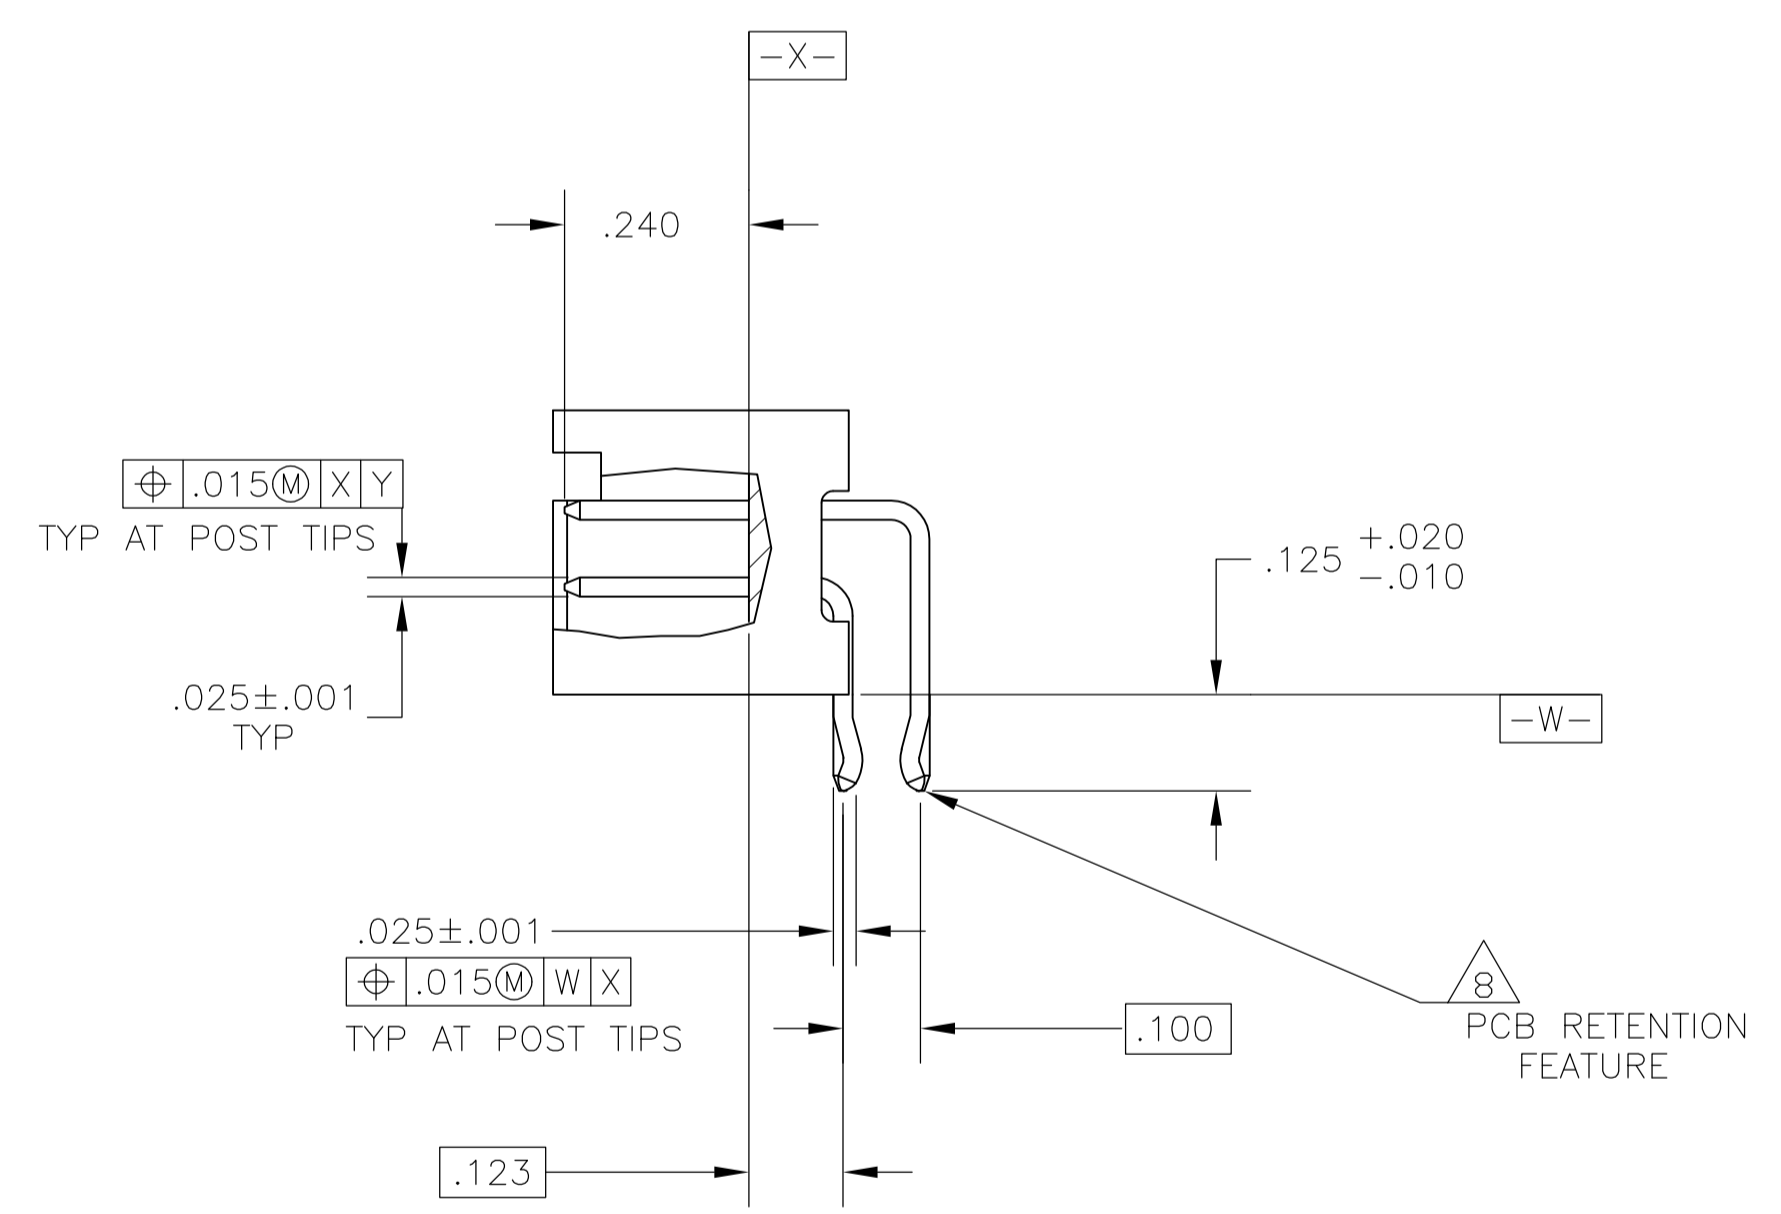

- 1 DOUBLE POLARIZATION SLOTS.
- 2 CENTER POLARIZATION SLOT.
- 3 FOR 10 POSN ASSEMBLY, SLOT OMITTED IN THIS LOCATION.
- 4 NUMBER 1 POSITION INDICATOR.
- 5 DATUMS U AND V TO BE ESTABLISHED BY THE CUSTOMER.
- 6 HOUSING: GLASS FILLED PPA, UL 94V-0, COLOR: BLACK. POSTS: BRASS.
- 7 POSTS: GOLD FLASH OVER PALLADIUM-NICKEL PLATE, .000015 MIN TOTAL ON THE MATING SURFACES, .000100 MIN TIN PLATE ON THE SOLDER-TAILS, .000050 MIN NICKEL UNDERPLATE ON THE ENTIRE POST. -OR- .000015 MIN GOLD PLATE ON THE MATING SURFACES, .000100 MIN TIN PLATE ON THE SOLDER-TAILS, .000050 MIN NICKEL UNDERPLATE ON THE ENTIRE POST.
- 8 THE RETENTION FEATURE ON THE SOLDER-TAILS WAS DESIGNED FOR A PCB THICKNESS OF .062±.007. THIS FEATURE ONLY APPLIES TO THE SOLDER-TAILS LOCATED ON THE END POSITIONS OF THE CONNECTOR (4 PLACES).
- 9 STANDOFFS: ALL POSITION SIZES - 2 LOCATED AT ENDS OF HOUSING. 20 THRU 34 POSITION SIZES - 1 OPTIONAL STANDOFF CENTERED ON HOUSING. 40 & 50 POSITION SIZES - 2 OPTIONAL STANDOFFS EVENLY SPACED WITHIN REMAINING LENGTH OF HOUSING.

2.800	2.400	24	50	5104340-9
2.300	1.900	19	40	5104340-8
2.000	1.600	16	34	5104340-7
1.500	1.100	11	24	5104340-5
1.300	.900	9	20	5104340-4
1.100	.700	7	16	5104340-3
1.000	.600	6	14	5104340-2
.800	.400	4	10	5104340-1
C	B	A	NO OF POSN	PART NUMBER

THIS DRAWING IS A CONTROLLED DOCUMENT.

DIMENSIONS: INCHES	TOLERANCES UNLESS OTHERWISE SPECIFIED:	0 PLC ± -	1 PLC ± -	2 PLC ± -	3 PLC ± .005	4 PLC ± -	ANGLES ± -
--------------------	--	-----------	-----------	-----------	--------------	-----------	------------

MATERIAL	FINISH	WEIGHT	SIZE	CAGE CODE	DRAWING NO	RESTRICTED TO
6	7	-	A1	00779	5104340	-

CUSTOMER DRAWING SCALE 4:1 SHEET 1 OF 1 REV E

APPROVED: M. WALMSLEY, DATE: 03 NOV 05, NAME: M. WALMSLEY, PRODUCT SPEC: 108-40018, APPLICATION SPEC: -