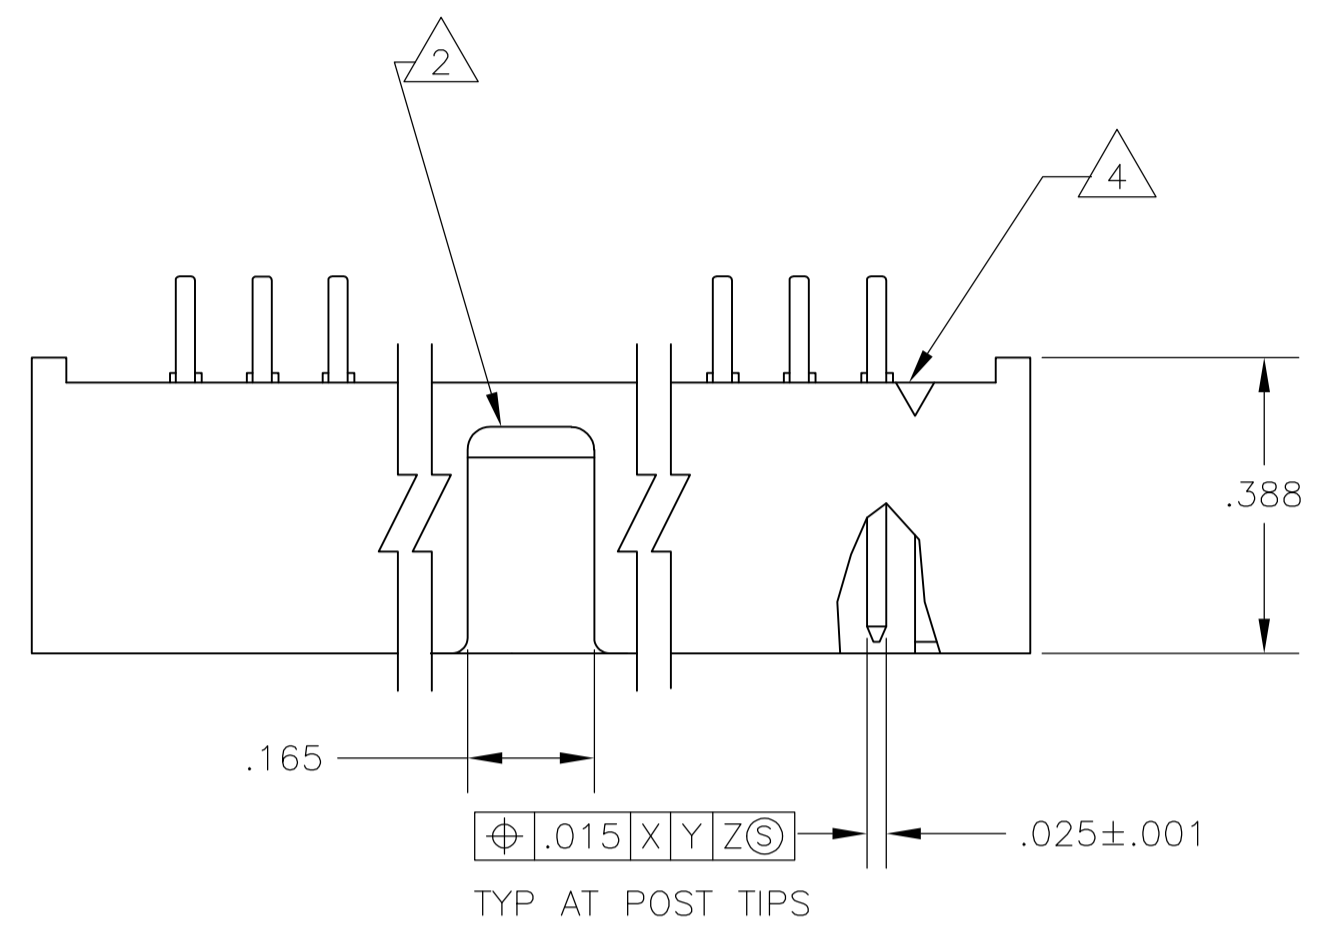

- 1 DOUBLE POLARIZATION SLOTS.
- 2 CENTER POLARIZATION SLOT.
- 3 FOR 10 POSN ASSEMBLY, SLOT OMITTED IN THIS LOCATION.
- 4 NUMBER 1 POSITION INDICATOR.
- 5 DATUMS U AND V TO BE ESTABLISHED BY THE CUSTOMER.
- 6 HOUSING: GLASS FILLED PPA, UL 94V-0, COLOR: BLACK. POSTS: BRASS.
- 7 POSTS: GOLD FLASH OVER PALLADIUM-NICKEL PLATE, .000015 MIN TOTAL ON THE MATING SURFACES, .000100 MIN TIN PLATE ON THE SOLDER-TAILS, .000050 MIN NICKEL UNDERPLATE ON THE ENTIRE POST. -OR- .000015 MIN GOLD PLATE ON THE MATING SURFACES, .000100 MIN TIN PLATE ON THE SOLDER-TAILS, .000050 MIN NICKEL UNDERPLATE ON THE ENTIRE POST.
- 8 THE RETENTION FEATURE ON THE SOLDER-TAILS WAS DESIGNED FOR A PCB THICKNESS OF .062±.007. THIS FEATURE ONLY APPLIES TO THE SOLDER-TAILS LOCATED ON THE END POSITIONS OF THE CONNECTOR (4 PLACES).
- 9 STANDOFFS: ALL POSITION SIZES - 2 LOCATED AT ENDS OF HOUSING. 20 THRU 34 POSITION SIZES - 1 OPTIONAL STANDOFF CENTERED ON HOUSING. 40 & 50 POSITION SIZES - 2 OPTIONAL STANDOFFS EVENLY SPACED WITHIN REMAINING LENGTH OF HOUSING.

2.800	2.400	24	50	5104340-9
2.300	1.900	19	40	5104340-8
2.000	1.600	16	34	5104340-7
1.500	1.100	11	24	5104340-5
1.300	.900	9	20	5104340-4
1.100	.700	7	16	5104340-3
1.000	.600	6	14	5104340-2
.800	.400	4	10	5104340-1
C	B	A	NO OF POSN	PART NUMBER

THIS DRAWING IS A CONTROLLED DOCUMENT.

DIMENSIONS: INCHES	TOLERANCES UNLESS OTHERWISE SPECIFIED:	0 PLC ± -	1 PLC ± -	2 PLC ± -	3 PLC ± .005	4 PLC ± -	ANGLES ± -
--------------------	--	-----------	-----------	-----------	--------------	-----------	------------

MATERIAL	FINISH	WEIGHT	SIZE	CAGE CODE	DRAWING NO	RESTRICTED TO
6	7	-	A1	00779	5104340	-

CUSTOMER DRAWING SCALE 4:1 SHEET 1 OF 1 REV E

APPROVED: M. WALMSLEY, DATE: 03 NOV 05, NAME: M. WALMSLEY, PRODUCT SPEC: 108-40018, APPLICATION SPEC: -