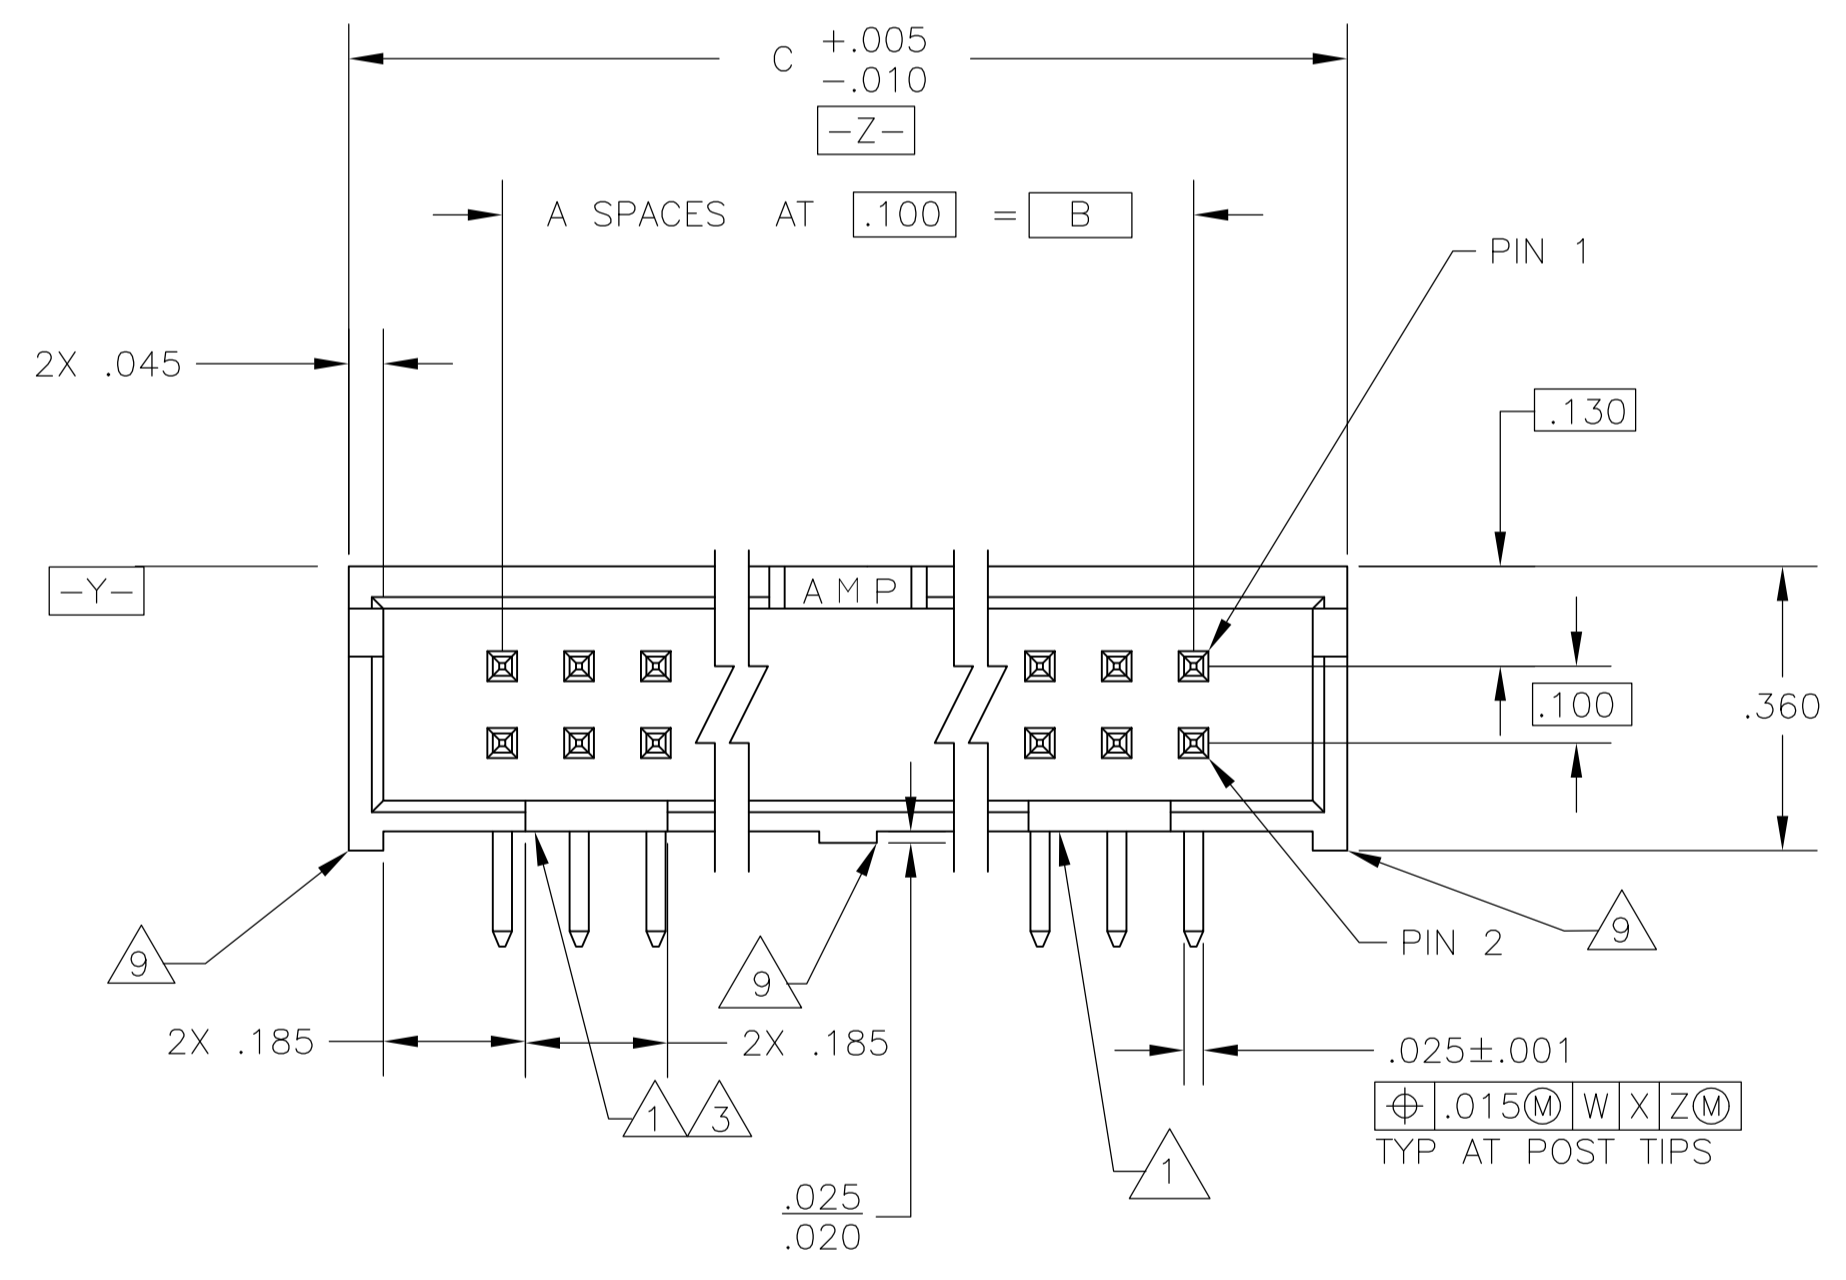

- 1 DOUBLE POLARIZATION SLOTS.
- 2 CENTER POLARIZATION SLOT.
- 3 FOR 10 POSN ASSEMBLY, SLOT OMITTED IN THIS LOCATION.
- 4 NUMBER 1 POSITION INDICATOR.
- 5 DATUMS U AND V TO BE ESTABLISHED BY THE CUSTOMER.
- 6 HOUSING: GLASS FILLED PPA, UL 94V-0, COLOR: BLACK. POSTS: BRASS.
- 7 POSTS: GOLD FLASH OVER PALLADIUM-NICKEL PLATE, .000015 MIN TOTAL ON THE MATING SURFACES, .000100 MIN TIN PLATE ON THE SOLDER-TAILS, .000050 MIN NICKEL UNDERPLATE ON THE ENTIRE POST. -OR- .000015 MIN GOLD PLATE ON THE MATING SURFACES, .000100 MIN TIN PLATE ON THE SOLDER-TAILS, .000050 MIN NICKEL UNDERPLATE ON THE ENTIRE POST.
- 8 THE RETENTION FEATURE ON THE SOLDER-TAILS WAS DESIGNED FOR A PCB THICKNESS OF .062±.007. THIS FEATURE ONLY APPLIES TO THE SOLDER-TAILS LOCATED ON THE END POSITIONS OF THE CONNECTOR (4 PLACES).
- 9 STANDOFFS: ALL POSITION SIZES - 2 LOCATED AT ENDS OF HOUSING. 20 THRU 34 POSITION SIZES - 1 OPTIONAL STANDOFF CENTERED ON HOUSING. 40 & 50 POSITION SIZES - 2 OPTIONAL STANDOFFS EVENLY SPACED WITHIN REMAINING LENGTH OF HOUSING.

2.800	2.400	24	50	5104340-9
2.300	1.900	19	40	5104340-8
2.000	1.600	16	34	5104340-7
1.500	1.100	11	24	5104340-5
1.300	.900	9	20	5104340-4
1.100	.700	7	16	5104340-3
1.000	.600	6	14	5104340-2
.800	.400	4	10	5104340-1
C	B	A	NO OF POSN	PART NUMBER

THIS DRAWING IS A CONTROLLED DOCUMENT.

DIMENSIONS: INCHES	TOLERANCES UNLESS OTHERWISE SPECIFIED:	0 PLC ± -	1 PLC ± -	2 PLC ± -	3 PLC ± .005	4 PLC ± -	ANGLES ± -
--------------------	--	-----------	-----------	-----------	--------------	-----------	------------

MATERIAL	FINISH	WEIGHT	SIZE	CAGE CODE	DRAWING NO	RESTRICTED TO
6	7	-	A1	00779	5104340	-

CUSTOMER DRAWING SCALE 4:1 SHEET 1 OF 1 REV E

APPROVED: M. WALMSLEY, DATE: 03 NOV 05, NAME: M. WALMSLEY, PRODUCT SPEC: 108-40018, APPLICATION SPEC: -