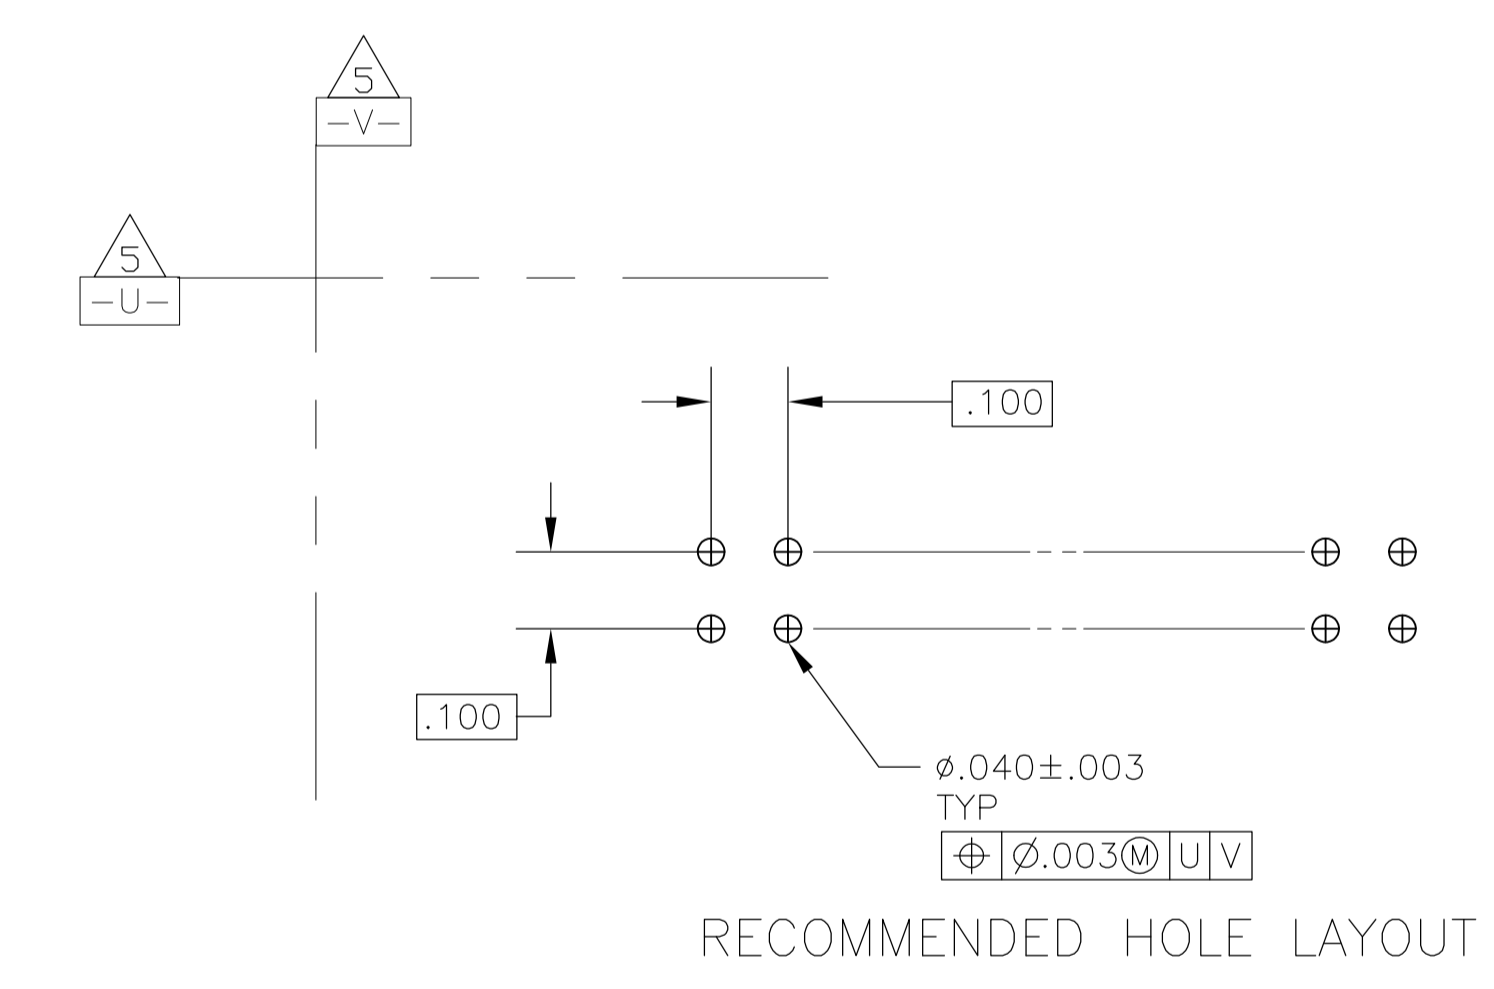

- 1 DOUBLE POLARIZATION SLOTS.
- 2 CENTER POLARIZATION SLOT.
- 3 FOR 10 POSN ASSEMBLY, SLOT OMITTED IN THIS LOCATION.
- 4 NUMBER 1 POSITION INDICATOR.
- 5 DATUMS U AND V TO BE ESTABLISHED BY THE CUSTOMER.
- 6 HOUSING: GLASS FILLED PPA, UL 94V-0, COLOR: BLACK. POSTS: BRASS.
- 7 POSTS: GOLD FLASH OVER PALLADIUM-NICKEL PLATE, .000015 MIN TOTAL ON THE MATING SURFACES, .000100 MIN TIN PLATE ON THE SOLDER-TAILS, .000050 MIN NICKEL UNDERPLATE ON THE ENTIRE POST. -OR- .000015 MIN GOLD PLATE ON THE MATING SURFACES, .000100 MIN TIN PLATE ON THE SOLDER-TAILS, .000050 MIN NICKEL UNDERPLATE ON THE ENTIRE POST.
- 8 THE RETENTION FEATURE ON THE SOLDER-TAILS WAS DESIGNED FOR A PCB THICKNESS OF .062±.007. THIS FEATURE ONLY APPLIES TO THE SOLDER-TAILS LOCATED ON THE END POSITIONS OF THE CONNECTOR (4 PLACES).
- 9 STANDOFFS: ALL POSITION SIZES - 2 LOCATED AT ENDS OF HOUSING. 20 THRU 34 POSITION SIZES - 1 OPTIONAL STANDOFF CENTERED ON HOUSING. 40 & 50 POSITION SIZES - 2 OPTIONAL STANDOFFS EVENLY SPACED WITHIN REMAINING LENGTH OF HOUSING.

2.800	2.400	24	50	5104340-9
2.300	1.900	19	40	5104340-8
2.000	1.600	16	34	5104340-7
1.500	1.100	11	24	5104340-5
1.300	.900	9	20	5104340-4
1.100	.700	7	16	5104340-3
1.000	.600	6	14	5104340-2
.800	.400	4	10	5104340-1
C	B	A	NO OF POSN	PART NUMBER

THIS DRAWING IS A CONTROLLED DOCUMENT.

DIMENSIONS: INCHES	TOLERANCES UNLESS OTHERWISE SPECIFIED:	0 PLC ± -	1 PLC ± -	2 PLC ± -	3 PLC ± .005	4 PLC ± -	ANGLES ± -
--------------------	--	-----------	-----------	-----------	--------------	-----------	------------

MATERIAL	FINISH	WEIGHT	SIZE	CAGE CODE	DRAWING NO	RESTRICTED TO
6	7	-	A1	00779	5104340	-

CUSTOMER DRAWING SCALE 4:1 SHEET 1 OF 1 REV E

APPROVED: M. WALMSLEY, DATE: 03 NOV 05, NAME: M. WALMSLEY, PRODUCT SPEC: 108-40018, APPLICATION SPEC: -