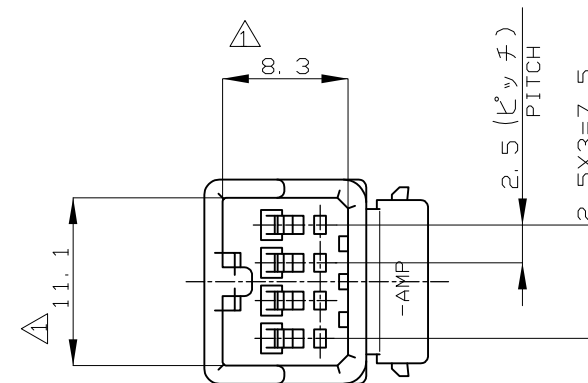

A-A

二重ロック時
DOUBLE LOCKED

- △ TO BE MEASURED WITHIN 2mm FROM [-Z-]
- 2. THE MEATING PLUG HOUSING PART NUMBER; 174966
- 3. APPLICABLE CONTACT PART NUMBER, 173682

- △ [-Z-] 面から2mmの範囲で測定
- 2. 相手側ハウジング型番; 174966
- 3. 適用端子型番、 173682

青 (BLUE)	174967-5
緑 (GREEN)	174967-4
黒 (BLACK)	174967-2
色 (COLOR)	製品型番 (PART NO.)

TOLERANCE UNLESS OTHERWISE SPECIFIED:
一般公差

0 < x ≤ 10	: ±0.2
10 < x ≤ 30	: ±0.25
30 < x ≤ 100	: ±0.3
ANGLE ; 角度	: ±3°

THIS DRAWING IS A CONTROLLED DOCUMENT.

DIMENSIONS: 単位: 耗 mm	TOLERANCES UNLESS OTHERWISE SPECIFIED: 一般公差
	0 PLC ± -
	1 PLC ± -
	2 PLC ± -
	3 PLC ± -
	4 PLC ± -
	ANGLES ± -
MATERIAL 材料	FINISH 仕上
PBT	-

DWN	M.SUGAWARA	02AUG06
CHK	K.BETSUI	02AUG06
APVD	K.BETSUI	02AUG06
PRODUCT SPEC	製品規格	
APPLICATION SPEC	取付適用規格	
WEIGHT	-	

STE TE Connectivity			
4POSITION CAP HOUSING 040SERIES MULTI-LOCK CONNECTOR			
NAME 名称			
SIZE	CAGE CODE	DRAWING NO 番号	RESTRICTED TO
A3	00779	G-174967	-
CUSTOMER DRAWING		SCALE 尺度	SHEET 1 OF 1
		2:1	REV B2