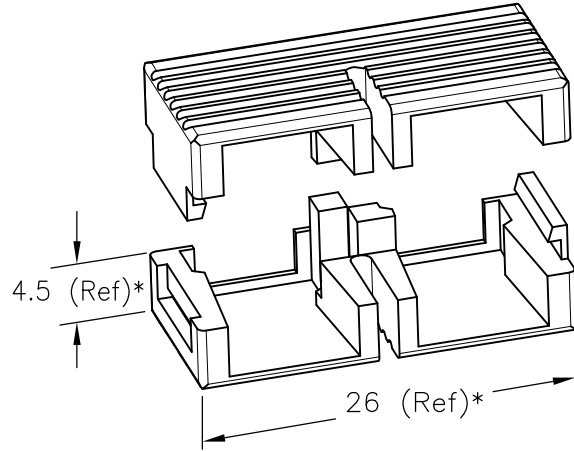

LOC H	DIST —	REVISIONS			
P	LTR	DESCRIPTION	DATE	DWN	APVD
	B	ECR-12-011183	26JUN2012	RC	AH

BOTH CLIPS WITH AND WITHOUT SLOT ARE ACCEPTABLE

* DIMENSIONS APPLY TO BOTH CLIPS

6348522-4	BEIGE
6348522-3	BLUE
6348522-2	GREEN
6348522-1	BLACK
PART NUMBER	COLOUR

NOTE: 2 PIECES MAKE 1 CLIP

RELEASED FOR PUBLICATION

ALL RIGHTS RESERVED.

THIS DRAWING IS UNPUBLISHED.

By -
COPYRIGHT -

DIMENSIONS: mm	DWN R. COOLEN 22APR2005	MATERIAL —	FINISH —
	CHK J. ELENBAAS 22APR2005	 TE Connectivity	
TOLERANCES UNLESS OTHERWISE SPECIFIED:	APVD A. HENGELMOLEN 22APR2005		
0 PLC ± -	PRODUCT SPEC —	SIZE A4	CAGE CODE 00779
1 PLC ± -	APPLICATION SPEC —	DRAWING NO C-6348522	RESTRICTED TO —
2 PLC ± -		WEIGHT —	SCALE NTS
3 PLC ± -	CUSTOMER DRAWING		REV B
4 PLC ± -			
ANGLES ± -			