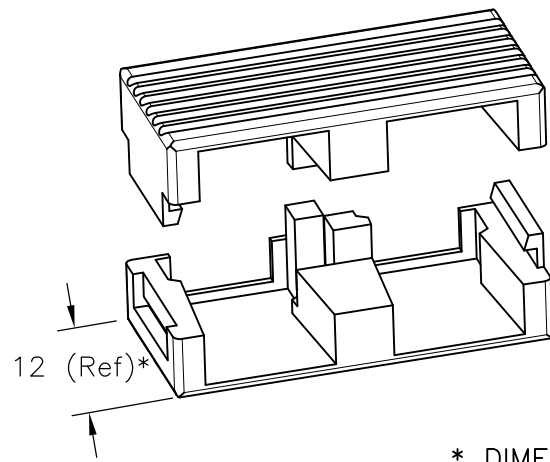

LOC H	DIST —	REVISIONS			
P	LTR	DESCRIPTION	DATE	DWN	APVD
	B	ECR-12-011183	26JUN2012	RC	AH

BOTH CLIPS WITH AND WITHOUT SLOT ARE ACCEPTABLE

* DIMENSIONS APPLY TO BOTH CLIPS

6348522-4	BEIGE
6348522-3	BLUE
6348522-2	GREEN
6348522-1	BLACK
PART NUMBER	COLOUR

NOTE: 2 PIECES MAKE 1 CLIP

RELEASED FOR PUBLICATION

ALL RIGHTS RESERVED.

THIS DRAWING IS UNPUBLISHED.

By -
COPYRIGHT -

DIMENSIONS: mm	DWN R. COOLEN 22APR2005	MATERIAL —	FINISH —
	CHK J. ELENBAAS 22APR2005	 TE Connectivity	
TOLERANCES UNLESS OTHERWISE SPECIFIED:	APVD A. HENGELMOLEN 22APR2005		
0 PLC ± -	PRODUCT SPEC —	SIZE A4	CAGE CODE 00779
1 PLC ± -	APPLICATION SPEC —	DRAWING NO C-6348522	RESTRICTED TO —
2 PLC ± -		WEIGHT —	SCALE NTS
3 PLC ± -	CUSTOMER DRAWING		REV B
4 PLC ± -			
ANGLES ± -			