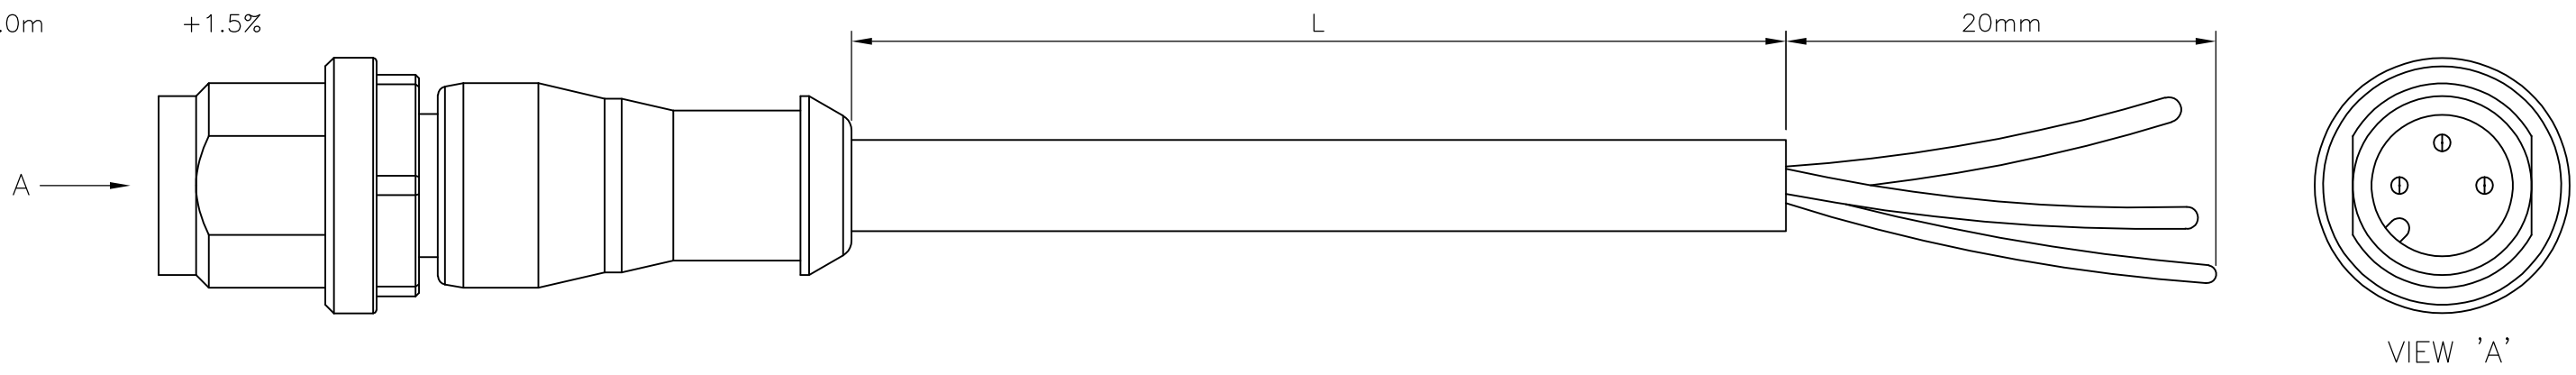

NOTES:
 Tolerances cable lengths:
 0m to 0.5m +30mm
 0.5m to 1.0m +50mm
 1.0m to 3.0m +100mm
 < 3.0m +1.5%

TECHNICAL DATA	
Operating voltage	max. 60 V AC/DC
Operating current per contact	max. 4 A
Locking of ports	Screw thread M12 x 1 mm (recommended torque 0.6 Nm) self-securing
Protection	IP65 and IP67 when plugged and screwed down (EN 60529)

LENGTH "L"	MATERIAL	JACKET COLOR	TE PN	DESCRIPTION	ITEM
3 pos	PVC	GREY	1-2273042-4	3x22AWG PVC 10.0m	8
			1-2273042-3	3x22AWG PVC 5.0m	7
			1-2273042-2	3x22AWG PVC 3.0m	6
			1-2273042-1	3x22AWG PVC 1.5m	5
3 pos	PUR	GREY	2273042-4	3x22AWG PUR 10.0m	4
			2273042-3	3x22AWG PUR 5.0m	3
			2273042-2	3x22AWG PUR 3.0m	2
			2273042-1	3x22AWG PUR 1.5m	1

THIS DRAWING IS A CONTROLLED DOCUMENT.

DWN	YATHISH.C	16NOV2013	TE Connectivity M12 X 1.0 STRAIGHT PLUG PIGT SHLD A
CHK	B.VELDHOVEN	16NOV2013	
APVD	A.VAN ZANDVOORT	16NOV2013	
NAME			
PRODUCT SPEC	108-19483		SIZE: A3 CAGE CODE: 00779 DRAWING NO: C-2273042 RESTRICTED TO: -
APPLICATION SPEC	114-32127		
WEIGHT	CUSTOMER DRAWING		SCALE: NTS SHEET: 1 OF 1 REV: A2