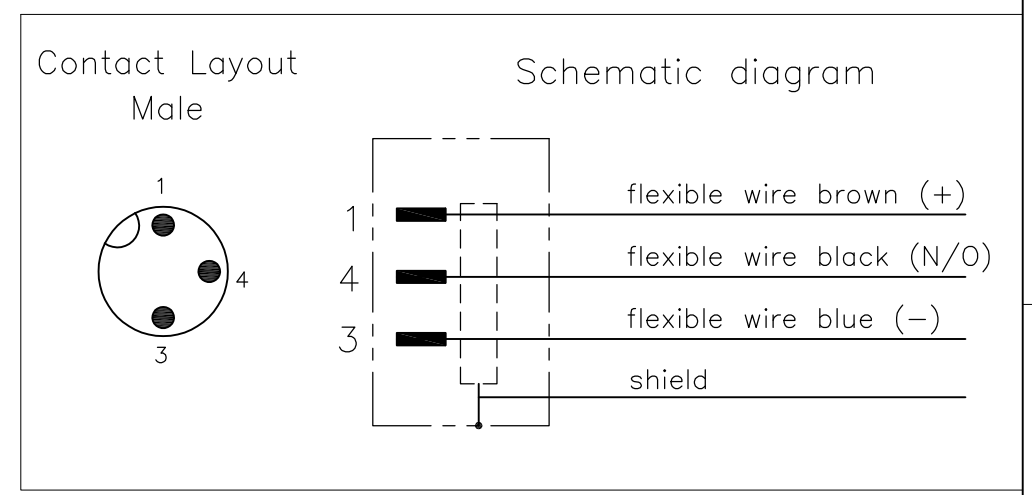

LENGTH "L"	MATERIAL	JACKET COLOR	TE PN	DESCRIPTION	ITEM
3 pos	PVC	GREY	1-2273042-4	3x22AWG PVC 10.0m	8
			1-2273042-3	3x22AWG PVC 5.0m	7
			1-2273042-2	3x22AWG PVC 3.0m	6
			1-2273042-1	3x22AWG PVC 1.5m	5
3 pos	PUR	GREY	2273042-4	3x22AWG PUR 10.0m	4
			2273042-3	3x22AWG PUR 5.0m	3
			2273042-2	3x22AWG PUR 3.0m	2
			2273042-1	3x22AWG PUR 1.5m	1

THIS DRAWING IS A CONTROLLED DOCUMENT.

DWN	YATHISH.C	16NOV2013	TE Connectivity M12 X 1.0 STRAIGHT PLUG PIGT SHLD A
CHK	B.VELDHOVEN	16NOV2013	
APVD	A.VAN ZANDVOORT	16NOV2013	
NAME			
PRODUCT SPEC	108-19483		SIZE: A3 CAGE CODE: 00779 DRAWING NO: C-2273042 RESTRICTED TO: -
APPLICATION SPEC	114-32127		
WEIGHT	CUSTOMER DRAWING		SCALE: NTS SHEET: 1 OF 1 REV: A2

DIMENSIONS:	TOLERANCES UNLESS OTHERWISE SPECIFIED:
mm	
	0 PLC ± -
	1 PLC ± -
	2 PLC ± -
	3 PLC ± -
	4 PLC ± -
	ANGLES ± -
MATERIAL	FINISH
-	-