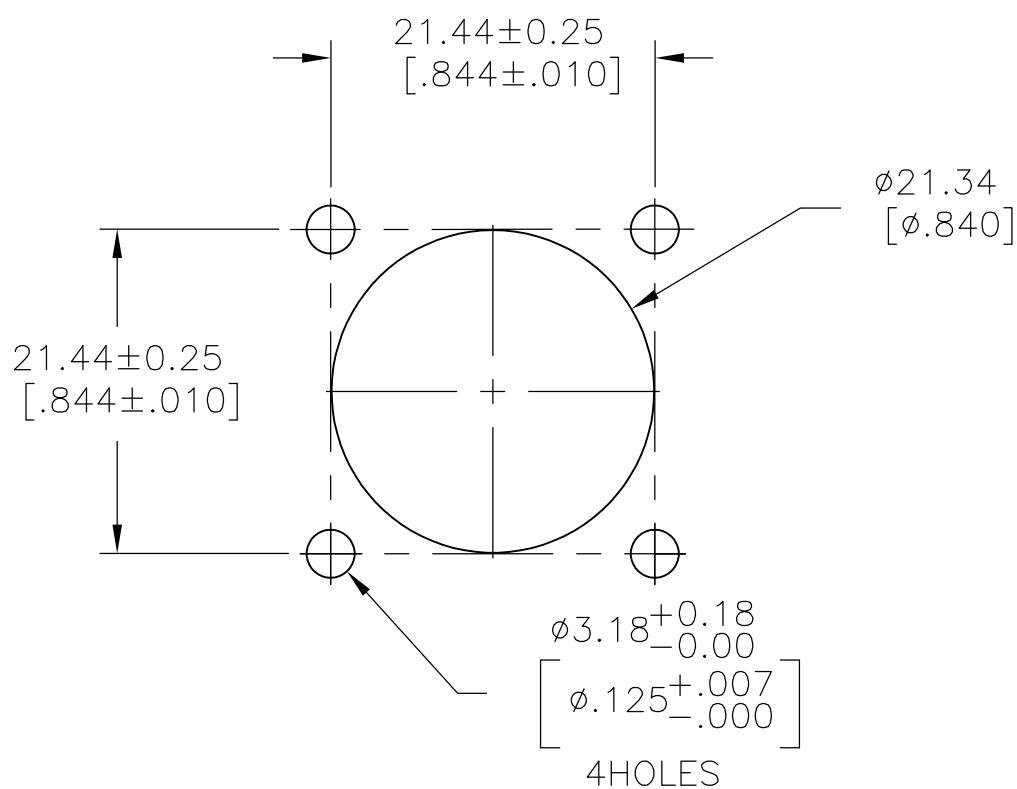

THIS DRAWING IS UNPUBLISHED. RELEASED FOR PUBLICATION
 © COPYRIGHT - By - ALL RIGHTS RESERVED.

LOC	DIST	REVISIONS			
P	LTR	DESCRIPTION	DATE	DWN	APVD
FT	0	A	NEW DRAWING PER ECO-12-018480	08NOV12	KH MZ

- 1 HOUSING & ADAPTER: NYLON 6/6, BLACK.
WIRE ENTRY SEAL: ELASTOMER, RED.
- 2 THIS CONNECTOR WILL ACCEPT FOUR (4)
MULTIMATE SOCKET CONTACTS.

1977879-1
PART NUMBER

THIS DRAWING IS A CONTROLLED DOCUMENT.		DWN KIRAN HOLAL	08NOV12	STE TE Connectivity	
DIMENSIONS: mm [INCHES]		CHK M ZITTO	08NOV12		
TOLERANCES UNLESS OTHERWISE SPECIFIED:		APVD M ZITTO	08NOV12	NAME CPC SQUARE FLANGE RECEPTACLE ASSEMBLY, SERIES 1, SEALED, 11-4, REVERSE SEX, UV RESISTANT	
0 PLC ± -		PRODUCT SPEC		108-1579	
1 PLC ± -		APPLICATION SPEC		114-10038	
2 PLC ± 0.13 [.005]		WEIGHT		-	
3 PLC ± -		SIZE		A3	
4 PLC ± -		CAGE CODE		00779	
ANGLES ± -		DRAWING NO		C-1977879	
FINISH		RESTRICTED TO		-	
MATERIAL		CUSTOMER DRAWING		SCALE 2:1	
1		SHEET 1 OF 1		REV A	