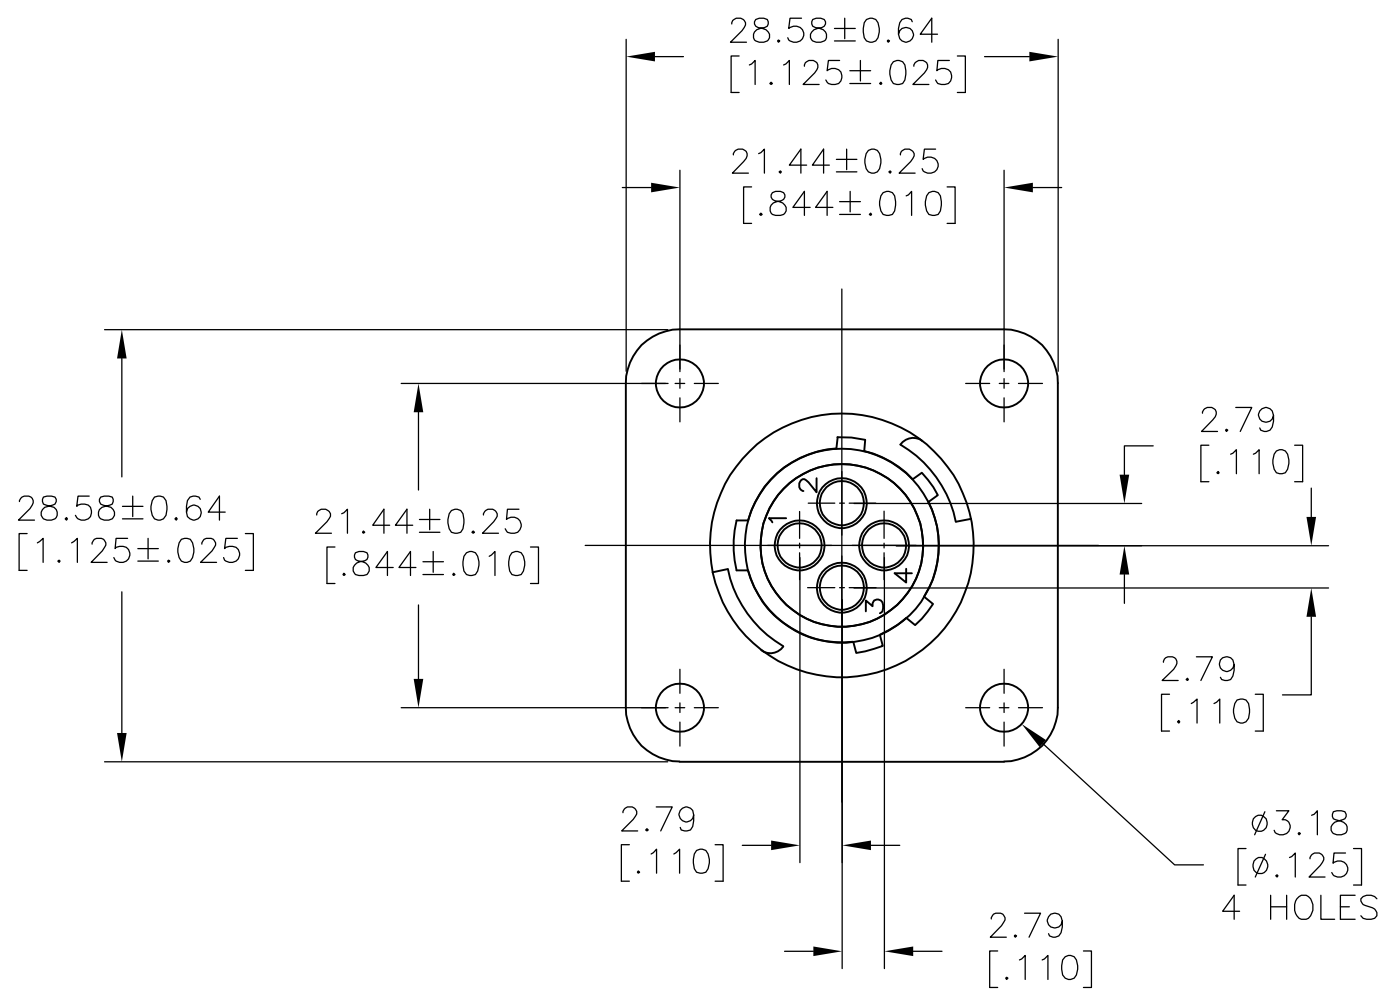

THIS DRAWING IS UNPUBLISHED. RELEASED FOR PUBLICATION
 © COPYRIGHT - By - ALL RIGHTS RESERVED.

LOC	DIST	REVISIONS			
P	LTR	DESCRIPTION	DATE	DWN	APVD
FT	0	A	NEW DRAWING PER ECO-12-018480	08NOV12	KH MZ

- 1 HOUSING & ADAPTER: NYLON 6/6, BLACK.
WIRE ENTRY SEAL: ELASTOMER, RED.
- 2 THIS CONNECTOR WILL ACCEPT FOUR (4)
MULTIMATE SOCKET CONTACTS.

1977879-1
PART NUMBER

THIS DRAWING IS A CONTROLLED DOCUMENT.		DWN KIRAN HOLAL	08NOV12	STE TE Connectivity	
DIMENSIONS: mm [INCHES]		CHK M ZITTO	08NOV12		
TOLERANCES UNLESS OTHERWISE SPECIFIED:		APVD M ZITTO	08NOV12	NAME CPC SQUARE FLANGE RECEPTACLE ASSEMBLY, SERIES 1, SEALED, 11-4, REVERSE SEX, UV RESISTANT	
0 PLC ± -		PRODUCT SPEC		108-1579	
1 PLC ± -		APPLICATION SPEC		114-10038	
2 PLC ± 0.13 [.005]		WEIGHT		-	
3 PLC ± -		SIZE		A3	
4 PLC ± -		CAGE CODE		00779	
ANGLES ± -		DRAWING NO		C-1977879	
FINISH		RESTRICTED TO		-	
MATERIAL		CUSTOMER DRAWING		SCALE 2:1	
1		SHEET 1 OF 1		REV A	