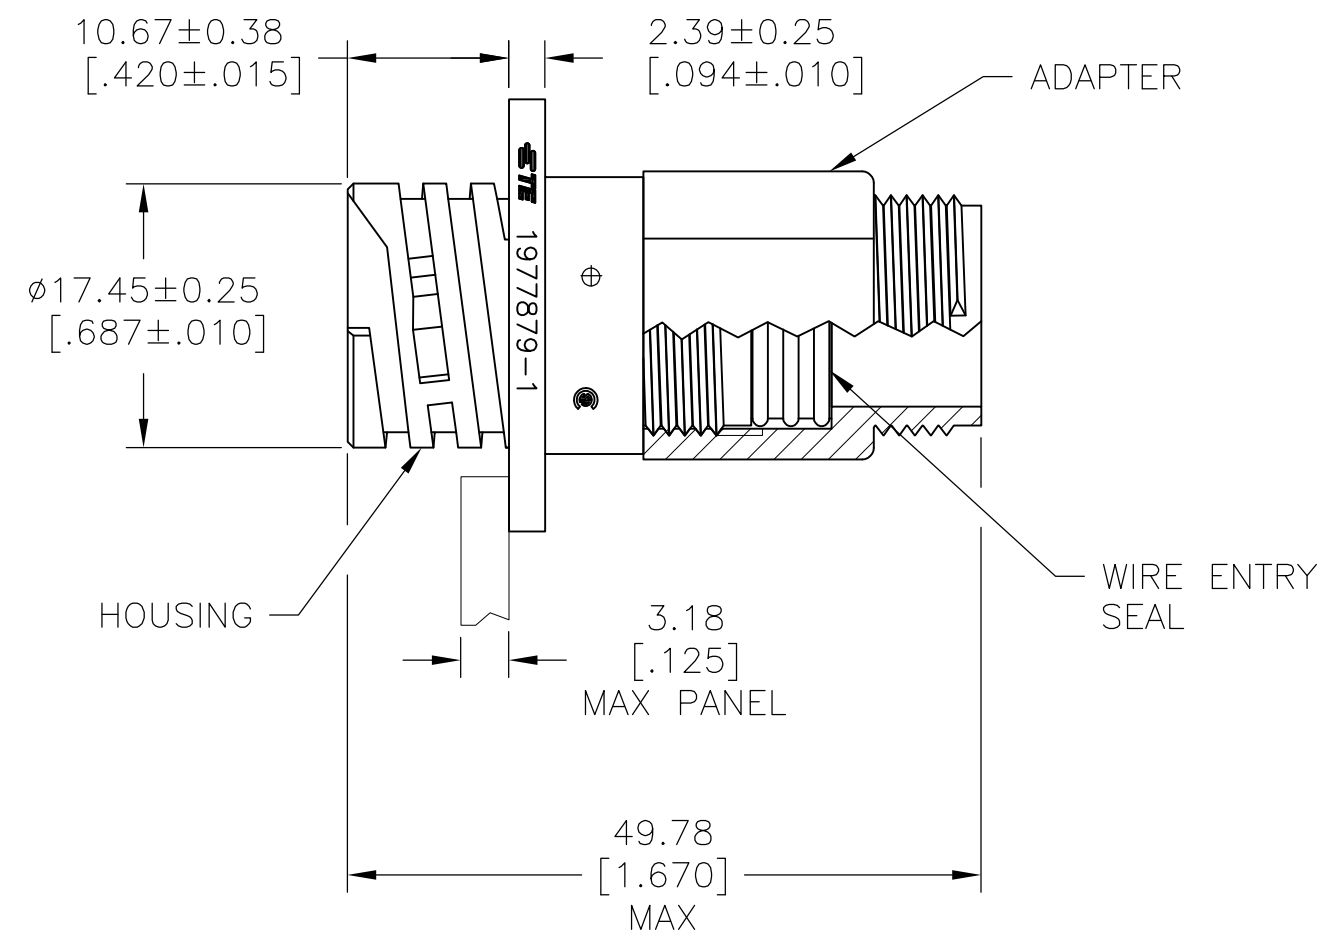

THIS DRAWING IS UNPUBLISHED. RELEASED FOR PUBLICATION
 © COPYRIGHT - By - ALL RIGHTS RESERVED.

LOC	DIST	REVISIONS			
P	LTR	DESCRIPTION	DATE	DWN	APVD
FT	0	A	NEW DRAWING PER ECO-12-018480	08NOV12	KH MZ

- 1 HOUSING & ADAPTER: NYLON 6/6, BLACK.
WIRE ENTRY SEAL: ELASTOMER, RED.
- 2 THIS CONNECTOR WILL ACCEPT FOUR (4)
MULTIMATE SOCKET CONTACTS.

1977879-1
PART NUMBER

THIS DRAWING IS A CONTROLLED DOCUMENT.		DWN KIRAN HOLAL	08NOV12	STE TE Connectivity	
DIMENSIONS: mm [INCHES]		CHK M ZITTO	08NOV12		
TOLERANCES UNLESS OTHERWISE SPECIFIED:		APVD M ZITTO	08NOV12	NAME CPC SQUARE FLANGE RECEPTACLE ASSEMBLY, SERIES 1, SEALED, 11-4, REVERSE SEX, UV RESISTANT	
0 PLC ± -		PRODUCT SPEC		108-1579	
1 PLC ± -		APPLICATION SPEC		114-10038	
2 PLC ± 0.13 [.005]		WEIGHT		-	
3 PLC ± -		SIZE		A3	
4 PLC ± -		CAGE CODE		00779	
ANGLES ± -		DRAWING NO		C-1977879	
FINISH		RESTRICTED TO		-	
MATERIAL		CUSTOMER DRAWING		SCALE 2:1	
1		SHEET 1 OF 1		REV A	