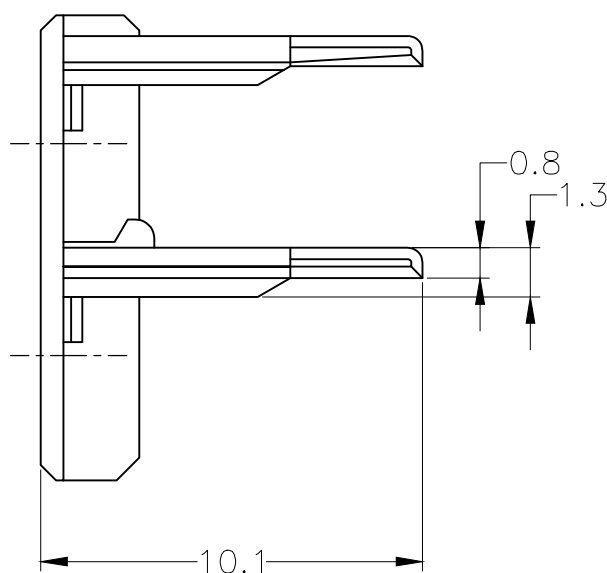

THIS DRAWING IS UNPUBLISHED.

RELEASED FOR PUBLICATION

ALL RIGHTS RESERVED.

© COPYRIGHT - By -

REVISIONS

P	LTR	DESCRIPTION	DATE	DWN	APVD
	B5	REVISED	ECR-18-009736	22JUN2018	TS HY

1. 本品はプラグハウジング型番174257及び2822391に装着される

1. TO BE MATES WITH CAP HOUSING PART NUMBER 174257 AND 2822391

HB	自然色 (NATURAL)	1-174258-1
V-2	黄 (YELLOW)	174258-7
使用材料難燃グレード (FLAMMABILITY OF MATERIAL)	色 (COLOR)	型番 (PART NUMBER)

THIS DRAWING IS A CONTROLLED DOCUMENT.

DIMENSIONS:	TOLERANCES UNLESS OTHERWISE SPECIFIED:
mm	
	0 PLC ± -
	1 PLC ± -
	2 PLC ± -
	3 PLC ± -
	4 PLC ± -
	ANGLES ± -
	FINISH ± -

一般公差 (GENERAL TOLERANCE)	
10以下	±0.2
10を超え 30以下	±0.25
30を超え 100以下	±0.3
角 度	±3°

MATERIAL SEE TABLE

DWN	T.SHINOHARA	01SEP10
CHK	K.BETSUI	01SEP10
APVD	K.BETSUI	01SEP10
PRODUCT SPEC	108-5262	
APPLICATION SPEC	-	
WEIGHT	0.3 g	

STE TE Connectivity Ltd.

NAME			
4POSITION ECONOSEAL J MK-II+ CONNECTOR DOUBLE LOCK PLATE FOR PLUG HOUSING			
SIZE	CAGE CODE	DRAWING NO	RESTRICTED TO
A3	00779	C-174258	-