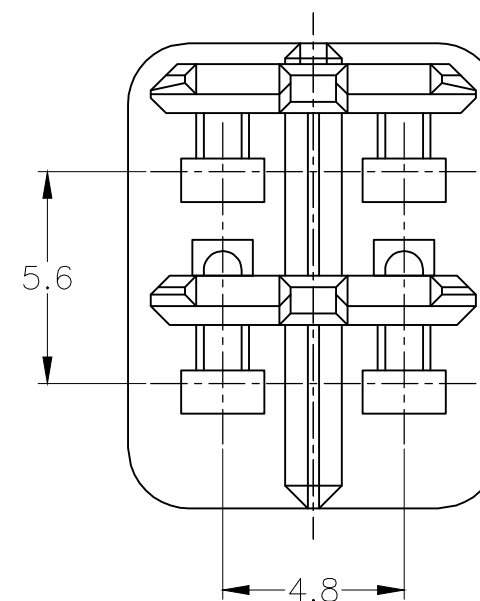

THIS DRAWING IS UNPUBLISHED.

RELEASED FOR PUBLICATION

ALL RIGHTS RESERVED.

© COPYRIGHT - By -

REVISIONS

P	LTR	DESCRIPTION	DATE	DWN	APVD
	B5	REVISED	ECR-18-009736	22JUN2018	TS HY

1. 本品はプラグハウジング型番174257及び2822391に装着される

DIMENSIONS:	TOLERANCES UNLESS OTHERWISE SPECIFIED:
mm	
	0 PLC ± -
	1 PLC ± -
	2 PLC ± -
	3 PLC ± -
	4 PLC ± -
	ANGLES ± -
	FINISH ± -

一般公差 (GENERAL TOLERANCE)	
10以下	±0.2
10を超え 30以下	±0.25
30を超え 100以下	±0.3
角 度	±3°

MATERIAL SEE TABLE

DWN	T.SHINOHARA	01SEP10
CHK	K.BETSUI	01SEP10
APVD	K.BETSUI	01SEP10
PRODUCT SPEC	108-5262	
APPLICATION SPEC	-	
WEIGHT	0.3 g	

STE TE Connectivity Ltd.

NAME			
4POSITION ECONOSEAL J MK-II+ CONNECTOR DOUBLE LOCK PLATE FOR PLUG HOUSING			
SIZE	CAGE CODE	DRAWING NO	RESTRICTED TO
A3	00779	C-174258	-

CUSTOMER DRAWING SCALE 5:1 SHEET 1 OF 1 REV B5

单击下面可查看定价，库存，交付和生命周期等信息

[>>TE Connectivity\(泰科\)](#)