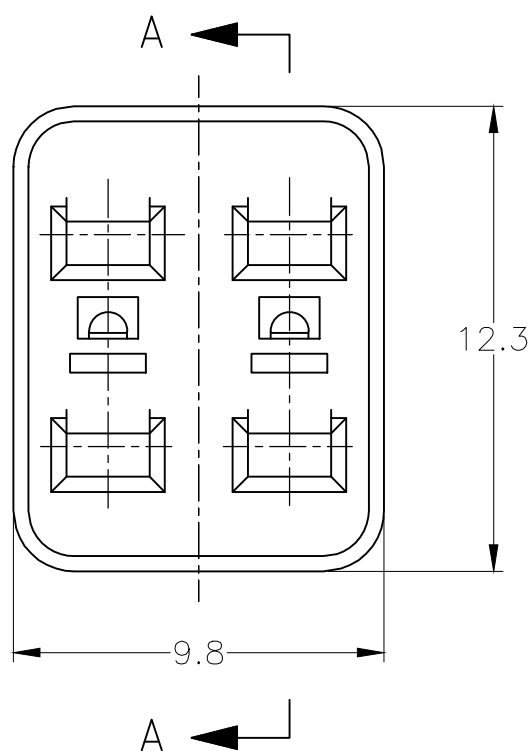

THIS DRAWING IS UNPUBLISHED.

RELEASED FOR PUBLICATION

ALL RIGHTS RESERVED.

© COPYRIGHT - By -

REVISIONS

P	LTR	DESCRIPTION	DATE	DWN	APVD
	B5	REVISED	ECR-18-009736	22JUN2018	TS HY

1. 本品はプラグハウジング型番174257及び2822391に装着される

DIMENSIONS:	TOLERANCES UNLESS OTHERWISE SPECIFIED:
mm	
	0 PLC ± -
	1 PLC ± -
	2 PLC ± -
	3 PLC ± -
	4 PLC ± -
	ANGLES ± -
	FINISH ± -

一般公差 (GENERAL TOLERANCE)	
10以下	±0.2
10を超え 30以下	±0.25
30を超え 100以下	±0.3
角 度	±3°

MATERIAL SEE TABLE

DWN	T.SHINOHARA	01SEP10
CHK	K.BETSUI	01SEP10
APVD	K.BETSUI	01SEP10
PRODUCT SPEC	108-5262	
APPLICATION SPEC	-	
WEIGHT	0.3 g	

STE TE Connectivity Ltd.

NAME			
4POSITION ECONOSEAL J MK-II+ CONNECTOR DOUBLE LOCK PLATE FOR PLUG HOUSING			
SIZE	CAGE CODE	DRAWING NO	RESTRICTED TO
A3	00779	C-174258	-