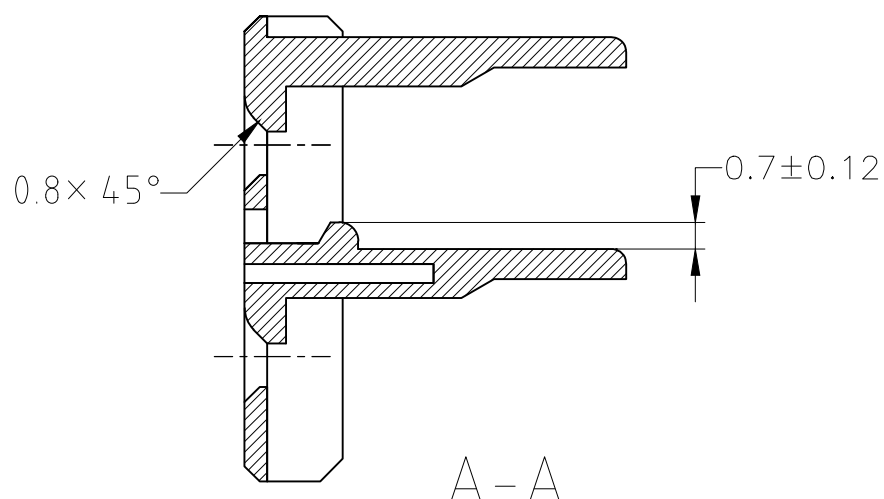

HB	自然色 (NATURAL)	1-174258-1
V-2	黄 (YELLOW)	174258-7
使用材料難燃グレード (FLAMMABILITY OF MATERIAL)	色 (COLOR)	型番 (PART NUMBER)

THIS DRAWING IS A CONTROLLED DOCUMENT.

DIMENSIONS:	TOLERANCES UNLESS OTHERWISE SPECIFIED:
mm	
	0 PLC ± -
	1 PLC ± -
	2 PLC ± -
	3 PLC ± -
	4 PLC ± -
	ANGLES ± -
	FINISH ± -

一般公差 (GENERAL TOLERANCE)	
10以下	±0.2
10を超え 30以下	±0.25
30を超え 100以下	±0.3
角 度	±3°

MATERIAL SEE TABLE

DWN	T.SHINOHARA	01SEP10
CHK	K.BETSUI	01SEP10
APVD	K.BETSUI	01SEP10
PRODUCT SPEC	108-5262	
APPLICATION SPEC	-	
WEIGHT	0.3 g	

STE TE Connectivity Ltd.

NAME			
4POSITION ECONOSEAL J MK-II+ CONNECTOR DOUBLE LOCK PLATE FOR PLUG HOUSING			
SIZE	CAGE CODE	DRAWING NO	RESTRICTED TO
A3	00779	C-174258	-

CUSTOMER DRAWING SCALE 5:1 SHEET 1 OF 1 REV B5