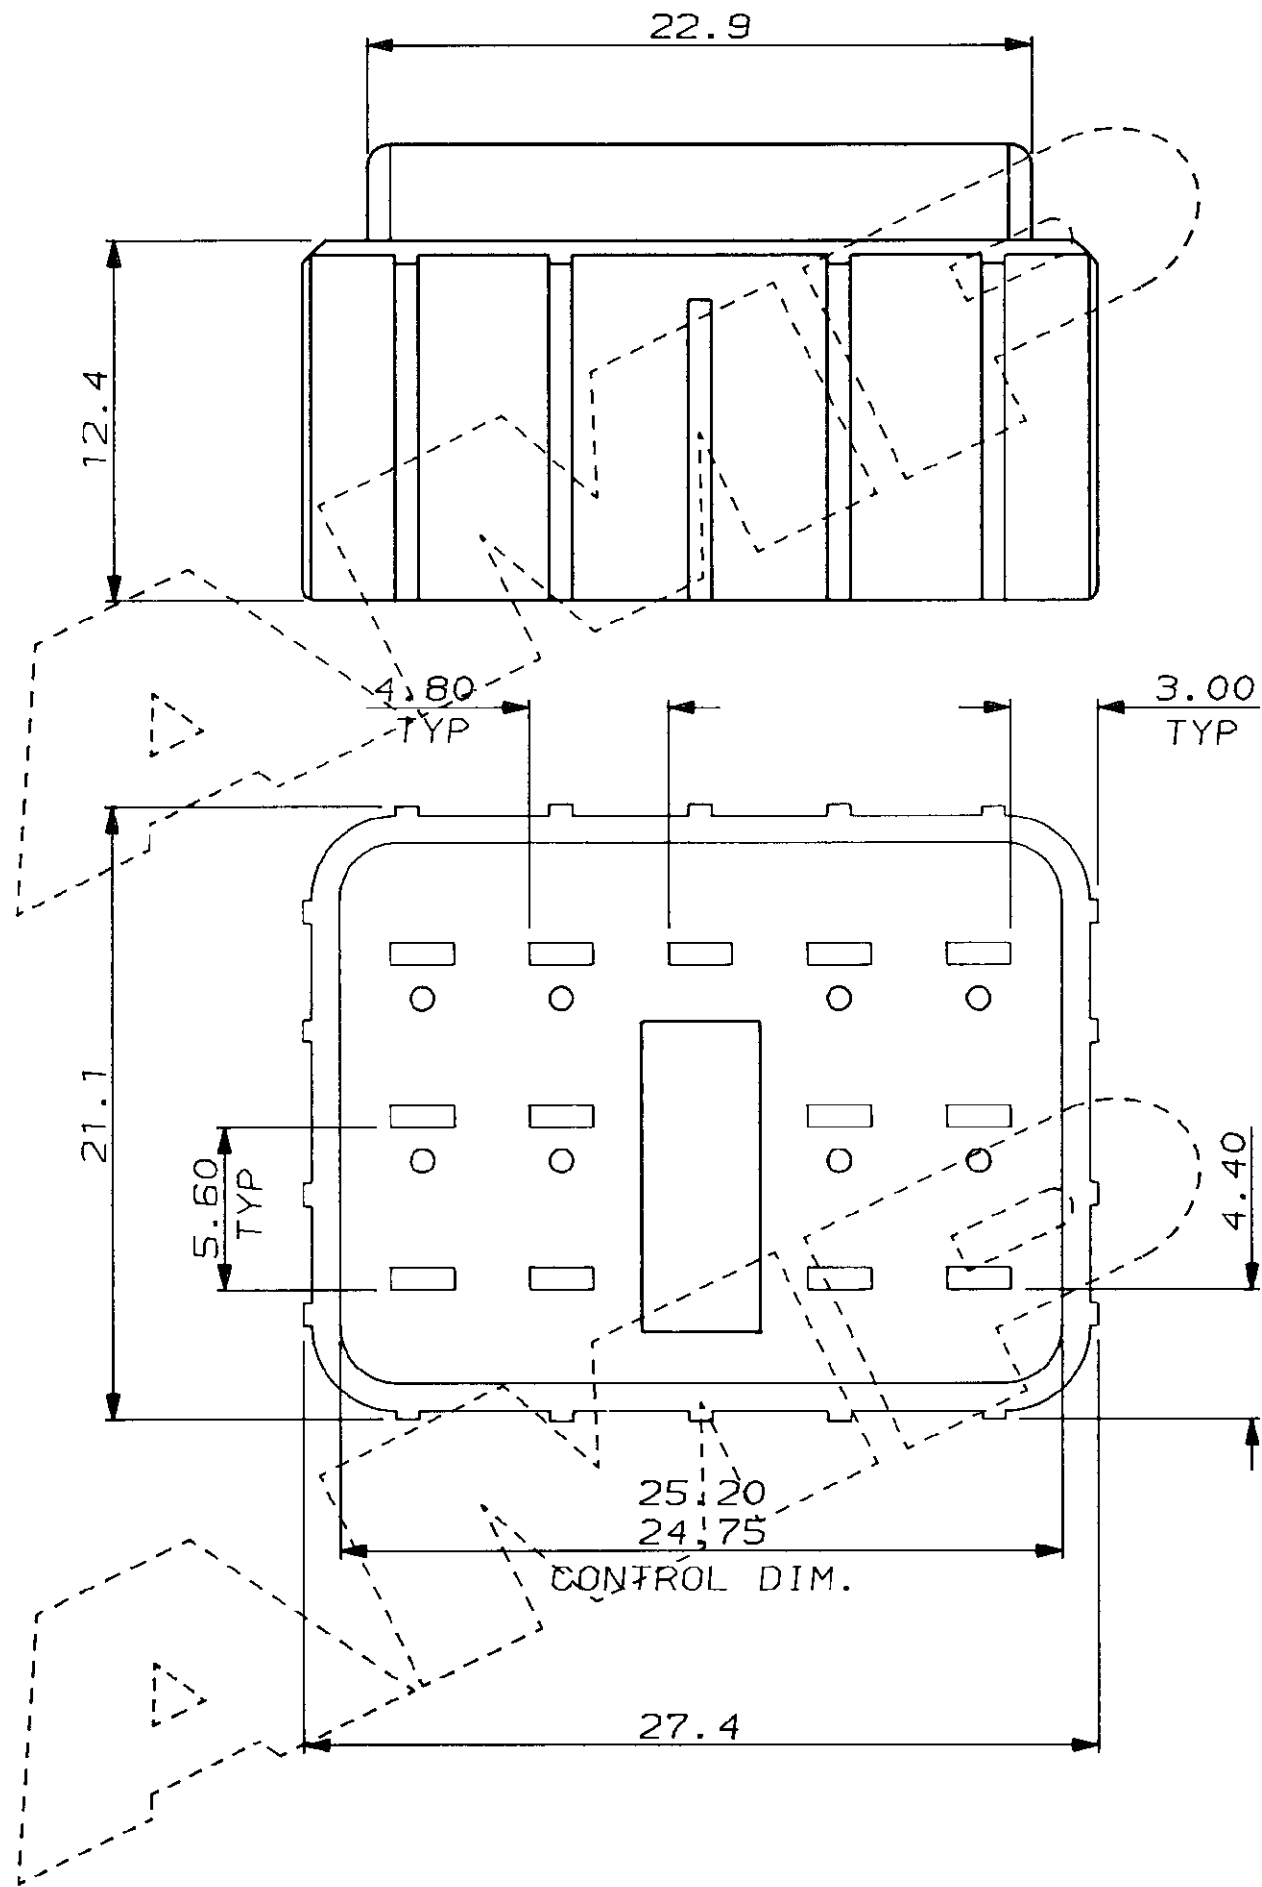

C.A.D. FILE CODE
S.C344261.C

DO NOT SCALE | DIMENSIONS IN MM.

YELLOW		NYLON 6.6		344261-1	
FINISH		MATERIAL		PART NUMBER	
CUSTOMER DWG FOR REFERENCE ONLY			© COPYRIGHT 1987 BY AMP OF GREAT BRITAIN LTD. ALL INTERNATIONAL RIGHTS RESERVED. ALL PRODUCTS MAY BE COVERED BY BRITISH AND FOREIGN PATENTS AND/OR PATENTS PENDING.		RELEASED FOR PUBLICATION 06 NOV 1987
-	-	-	-	TOLERANCES UNLESS OTHERWISE STATED ; DEC ± 0.5 ANGLES ± 1°	DR. R. S. 6.11.87
-	-	-	-		CH. R. J. S. APP. B. J.
-	-	-	-		AMP TERMINAL HOUSE of Great Britain Ltd. STANMORE MIDD.
C	CON. DIM. WAS 24.90/24.75.	C5359	2.10.89	NAME A/BACKOUT FOR 13 WAY TAB HSG. ECONOSEAL 3 LOW CURRENT	
B	UPDATED	C5241	15.5.89	SCALE	LOC
A	UPDATED	C5014	2.8.89	SIZE	DWG. No.
O	REL. FOR PROD.	C4898	18.3.89	4/1	E A3
REV	APPROVED	ECN	DATE	3	2
				1	1

单击下面可查看定价，库存，交付和生命周期等信息

[>>TE Connectivity\(泰科\)](#)