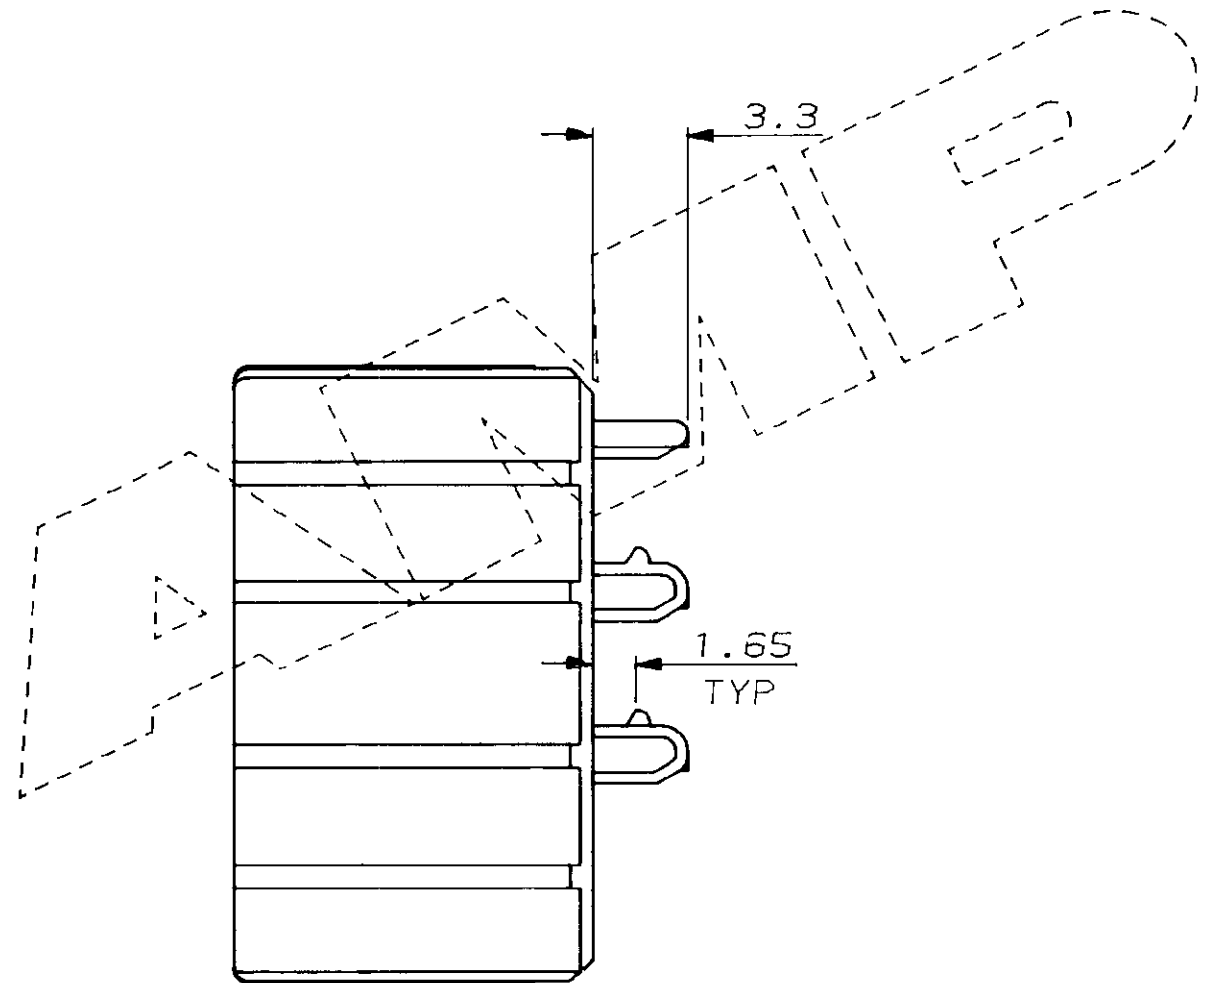

C.A.D. FILE CODE
S.C344261.C

DO NOT SCALE | DIMENSIONS IN MM.

YELLOW		NYLON 6.6		344261-1	
FINISH		MATERIAL		PART NUMBER	
CUSTOMER DWG FOR REFERENCE ONLY			© COPYRIGHT 1987 BY AMP OF GREAT BRITAIN LTD. ALL INTERNATIONAL RIGHTS RESERVED. ALL PRODUCTS MAY BE COVERED BY BRITISH AND FOREIGN PATENTS AND/OR PATENTS PENDING.		RELEASED FOR PUBLICATION 06 NOV 1987
-	-	-	-	TOLERANCES UNLESS OTHERWISE STATED ; DEC ± 0.5 ANGLES ± 1°	DR. R. S. 6.11.87
-	-	-	-		CH. R. J. S. APP. B. J.
-	-	-	-		AMP TERMINAL HOUSE of Great Britain Ltd. STANMORE MIDD.
C	CON. DIM. WAS 24.90/24.75.	C5359	2.10.89	NAME A/BACKOUT FOR 13 WAY TAB HSG. ECONOSEAL 3 LOW CURRENT	
B	UPDATED	C5241	15.5.89	SCALE	LOC
A	UPDATED	C5014	2.8.89	SIZE	DWG. No.
O	REL. FOR PROD.	C4898	18.3.89	4/1	E A3
REV	APPROVED	ECN	DATE	3	2
				1	1