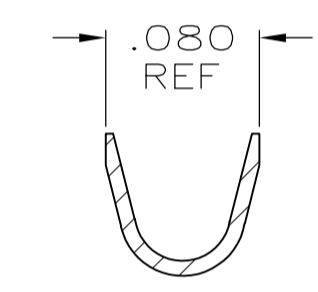

- 1 REELED FOR MINI-APPLICATOR.
- 2 GOLD FLASH OVER NICKEL, .000015 GOLD ON CONTACT AREA.
- 3 GOLD FLASH OVER NICKEL, .000030 GOLD ON CONTACT AREA.
- 4 PREPLATED 0.00127-0.00381 (.000050-.000150) BRIGHT TIN.
- 5 .000050 NICKEL ON ENTIRE CONTACT, .000015 GOLD IN CONTACT AREA.
- 6 GOLD PLATING NOT REQUIRED IN THIS AREA.
- 7 SHEARED EDGES PERMITTED TO BE UNPLATED.
- 8 .000050 NICKEL ENTIRE CONTACT, .000015 GOLD ON CONTACT AREA, .000100-.000200 BRIGHT TIN LEAD IN AREA K.
- 9 GOLD FLASH OVER NICKEL, .000050 GOLD ON CONTACT AREA.
- 10 CUT OUTS ON BOX AT MANUFACTURER'S OPTION.
- 11 .000030 GOLD IN CONTACT AREA, .000100-.000200 BRIGHT TIN-LEAD IN AREA K, ALL OVER .000050 NICKEL.
- 12 POINT OF MEASUREMENT FOR PLATING THICKNESS (INSIDE BEAMS).
- 13 .000030 GOLD IN CONTACT AREA, .000100-.000200 TIN IN AREA K, ALL OVER .000050 NICKEL.
- 14 .000050 NICKEL ENTIRE CONTACT, .000015 GOLD ON CONTACT AREA, .000100-.000200 TIN IN AREA K.

WIRE SIZE #22-#26  
SECTION E-E

INSULATION RANGE .061 MAX  
SECTION G-G

SECTION D-D

LOOSE PIECE	REF	6-87756-8
REELED	REF	6-87756-7
LOOSE PIECE	REF	6-87756-6
REELED	REF	6-87756-2
LOOSE PIECE	REF	1-87756-8
REELED	REF	1-87756-7
LOOSE PIECE	REF	1-87756-6
OBSOLETE	REF	1-87756-4
REELED	REF	1-87756-2
REELED	REF	1-87756-1
OBSOLETE	REF	1-87756-0
LOOSE PIECE	REF	87756-7
REELED	REF	87756-6
LOOSE PIECE	REF	87756-5
REELED	REF	87756-4
LOOSE PIECE	REF	87756-3
REELED	REF	87756-2
DESCRIPTION	FINISH	PART NUMBER

THIS DRAWING IS A CONTROLLED DOCUMENT.

DIMENSIONS: INCHES	TOLERANCES UNLESS OTHERWISE SPECIFIED:	DWN: L.D. RINGLEY 12-10-85	TE Connectivity CONTACT, FEMALE, MOD IV, CRIMP SNAP-IN
		CHK: J. GESFORD 12-16-85	
		APVD: J. GESFORD 12-16-85	
		NAME: J. GESFORD	
		PRODUCT SPEC: 108-25,020	RESTRICTED TO:
		APPLICATION SPEC: 114-25,003	SIZE: A1
MATERIAL: .008 THK CU-SN-P ALLOY 521	FINISH: SEE TABLE	WEIGHT: -	SCALE: 10:1
		CUSTOMER DRAWING	SHEET 1 OF 1 REV T2