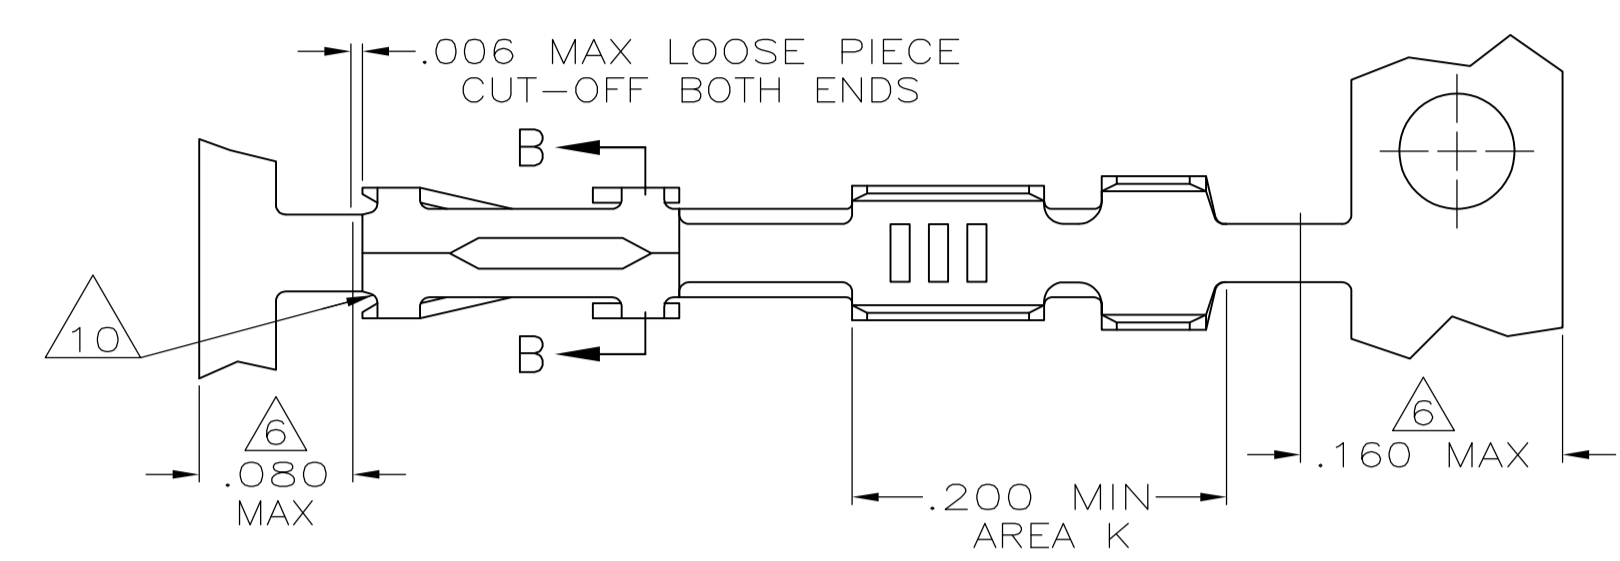

- 1 REELED FOR MINI-APPLICATOR.
- 2 GOLD FLASH OVER NICKEL, .000015 GOLD ON CONTACT AREA.
- 3 GOLD FLASH OVER NICKEL, .000030 GOLD ON CONTACT AREA.
- 4 PREPLATED 0.00127-0.00381 (.000050-.000150) BRIGHT TIN.
- 5 .000050 NICKEL ON ENTIRE CONTACT, .000015 GOLD IN CONTACT AREA.
- 6 GOLD PLATING NOT REQUIRED IN THIS AREA.
- 7 SHEARED EDGES PERMITTED TO BE UNPLATED.
- 8 .000050 NICKEL ENTIRE CONTACT, .000015 GOLD ON CONTACT AREA, .000100-.000200 BRIGHT TIN LEAD IN AREA K.
- 9 GOLD FLASH OVER NICKEL, .000050 GOLD ON CONTACT AREA.
- 10 CUT OUTS ON BOX AT MANUFACTURER'S OPTION.
- 11 .000030 GOLD IN CONTACT AREA, .000100-.000200 BRIGHT TIN-LEAD IN AREA K, ALL OVER .000050 NICKEL.
- 12 POINT OF MEASUREMENT FOR PLATING THICKNESS (INSIDE BEAMS).
- 13 .000030 GOLD IN CONTACT AREA, .000100-.000200 TIN IN AREA K, ALL OVER .000050 NICKEL.
- 14 .000050 NICKEL ENTIRE CONTACT, .000015 GOLD ON CONTACT AREA, .000100-.000200 TIN IN AREA K.

WIRE SIZE #22-#26  
SECTION E-E

INSULATION RANGE .061 MAX  
SECTION G-G

SECTION D-D

LOOSE PIECE	REF	6-87756-8
REELED	REF	6-87756-7
LOOSE PIECE	REF	6-87756-6
REELED	REF	6-87756-2
LOOSE PIECE	REF	1-87756-8
REELED	REF	1-87756-7
LOOSE PIECE	REF	1-87756-6
OBSOLETE	REF	1-87756-4
REELED	REF	1-87756-2
REELED	REF	1-87756-1
OBSOLETE	REF	1-87756-0
LOOSE PIECE	REF	87756-7
REELED	REF	87756-6
LOOSE PIECE	REF	87756-5
REELED	REF	87756-4
LOOSE PIECE	REF	87756-3
REELED	REF	87756-2
DESCRIPTION	FINISH	PART NUMBER

THIS DRAWING IS A CONTROLLED DOCUMENT.

DIMENSIONS: INCHES	TOLERANCES UNLESS OTHERWISE SPECIFIED:	DWN: L.D. RINGLEY 12-10-85	TE Connectivity CONTACT, FEMALE, MOD IV, CRIMP SNAP-IN
		CHK: J. GESFORD 12-16-85	
		APVD: J. GESFORD 12-16-85	
		NAME: J. GESFORD	
		PRODUCT SPEC: 108-25,020	RESTRICTED TO:
		APPLICATION SPEC: 114-25,003	SIZE: A1
MATERIAL: .008 THK CU-SN-P ALLOY 521	FINISH: SEE TABLE	WEIGHT: -	SCALE: 10:1
		CUSTOMER DRAWING	SHEET 1 OF 1 REV T2