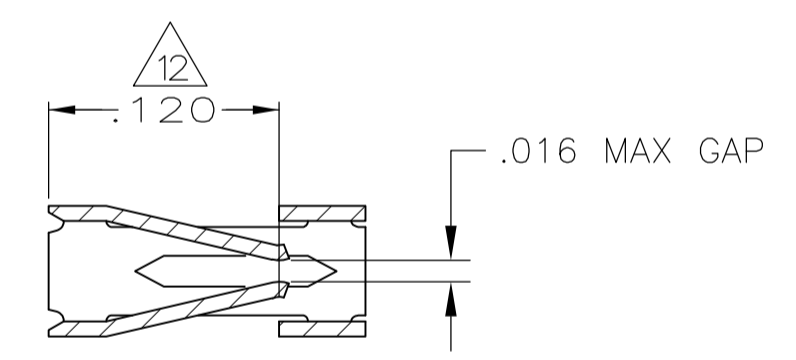

- 1 REELED FOR MINI-APPLICATOR.
- 2 GOLD FLASH OVER NICKEL, .000015 GOLD ON CONTACT AREA.
- 3 GOLD FLASH OVER NICKEL, .000030 GOLD ON CONTACT AREA.
- 4 PREPLATED 0.00127-0.00381 (.000050-.000150) BRIGHT TIN.
- 5 .000050 NICKEL ON ENTIRE CONTACT, .000015 GOLD IN CONTACT AREA.
- 6 GOLD PLATING NOT REQUIRED IN THIS AREA.
- 7 SHEARED EDGES PERMITTED TO BE UNPLATED.
- 8 .000050 NICKEL ENTIRE CONTACT, .000015 GOLD ON CONTACT AREA, .000100-.000200 BRIGHT TIN LEAD IN AREA K.
- 9 GOLD FLASH OVER NICKEL, .000050 GOLD ON CONTACT AREA.
- 10 CUT OUTS ON BOX AT MANUFACTURER'S OPTION.
- 11 .000030 GOLD IN CONTACT AREA, .000100-.000200 BRIGHT TIN-LEAD IN AREA K, ALL OVER .000050 NICKEL.
- 12 POINT OF MEASUREMENT FOR PLATING THICKNESS (INSIDE BEAMS).
- 13 .000030 GOLD IN CONTACT AREA, .000100-.000200 TIN IN AREA K, ALL OVER .000050 NICKEL.
- 14 .000050 NICKEL ENTIRE CONTACT, .000015 GOLD ON CONTACT AREA, .000100-.000200 TIN IN AREA K.

WIRE SIZE #22-#26  
SECTION E-E

INSULATION RANGE .061 MAX  
SECTION G-G

SECTION D-D

LOOSE PIECE	REF	6-87756-8
REELED	REF	6-87756-7
LOOSE PIECE	REF	6-87756-6
REELED	REF	6-87756-2
LOOSE PIECE	REF	1-87756-8
REELED	REF	1-87756-7
LOOSE PIECE	REF	1-87756-6
OBSOLETE	REF	1-87756-4
REELED	REF	1-87756-2
REELED	REF	1-87756-1
OBSOLETE	REF	1-87756-0
LOOSE PIECE	REF	87756-7
REELED	REF	87756-6
LOOSE PIECE	REF	87756-5
REELED	REF	87756-4
LOOSE PIECE	REF	87756-3
REELED	REF	87756-2
DESCRIPTION	FINISH	PART NUMBER

THIS DRAWING IS A CONTROLLED DOCUMENT.

DIMENSIONS: INCHES	TOLERANCES UNLESS OTHERWISE SPECIFIED:	DWN: L.D. RINGLEY 12-10-85	TE Connectivity CONTACT, FEMALE, MOD IV, CRIMP SNAP-IN
		CHK: J. GESFORD 12-16-85	
		APVD: J. GESFORD 12-16-85	
		NAME: J. GESFORD	
		PRODUCT SPEC: 108-25,020	RESTRICTED TO:
		APPLICATION SPEC: 114-25,003	SIZE: A1
MATERIAL: .008 THK CU-SN-P ALLOY 521	FINISH: SEE TABLE	WEIGHT: -	SCALE: 10:1
		CUSTOMER DRAWING	SHEET 1 OF 1 REV T2