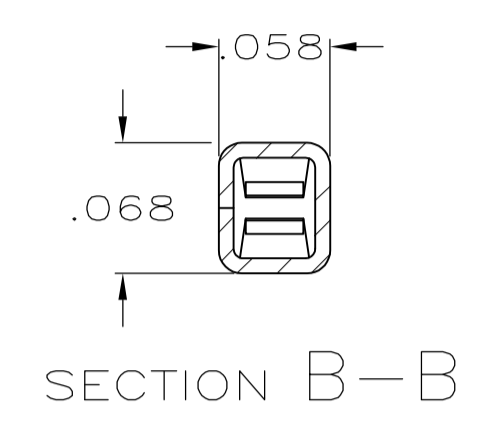

- 1 REELED FOR MINI-APPLICATOR.
- 2 GOLD FLASH OVER NICKEL, .000015 GOLD ON CONTACT AREA.
- 3 GOLD FLASH OVER NICKEL, .000030 GOLD ON CONTACT AREA.
- 4 PREPLATED 0.00127-0.00381 (.000050-.000150) BRIGHT TIN.
- 5 .000050 NICKEL ON ENTIRE CONTACT, .000015 GOLD IN CONTACT AREA.
- 6 GOLD PLATING NOT REQUIRED IN THIS AREA.
- 7 SHEARED EDGES PERMITTED TO BE UNPLATED.
- 8 .000050 NICKEL ENTIRE CONTACT, .000015 GOLD ON CONTACT AREA, .000100-.000200 BRIGHT TIN LEAD IN AREA K.
- 9 GOLD FLASH OVER NICKEL, .000050 GOLD ON CONTACT AREA.
- 10 CUT OUTS ON BOX AT MANUFACTURER'S OPTION.
- 11 .000030 GOLD IN CONTACT AREA, .000100-.000200 BRIGHT TIN-LEAD IN AREA K, ALL OVER .000050 NICKEL.
- 12 POINT OF MEASUREMENT FOR PLATING THICKNESS (INSIDE BEAMS).
- 13 .000030 GOLD IN CONTACT AREA, .000100-.000200 TIN IN AREA K, ALL OVER .000050 NICKEL.
- 14 .000050 NICKEL ENTIRE CONTACT, .000015 GOLD ON CONTACT AREA, .000100-.000200 TIN IN AREA K.

WIRE SIZE #22-#26  
SECTION E-E

INSULATION RANGE .061 MAX  
SECTION G-G

SECTION D-D

LOOSE PIECE	REF	6-87756-8
REELED	REF	6-87756-7
LOOSE PIECE	REF	6-87756-6
REELED	REF	6-87756-2
LOOSE PIECE	REF	1-87756-8
REELED	REF	1-87756-7
LOOSE PIECE	REF	1-87756-6
OBSOLETE	REF	1-87756-4
REELED	REF	1-87756-2
REELED	REF	1-87756-1
OBSOLETE	REF	1-87756-0
LOOSE PIECE	REF	87756-7
REELED	REF	87756-6
LOOSE PIECE	REF	87756-5
REELED	REF	87756-4
LOOSE PIECE	REF	87756-3
REELED	REF	87756-2
DESCRIPTION	FINISH	PART NUMBER

THIS DRAWING IS A CONTROLLED DOCUMENT.

DIMENSIONS: INCHES	TOLERANCES UNLESS OTHERWISE SPECIFIED:	DWN: L.D. RINGLEY 12-10-85	TE Connectivity CONTACT, FEMALE, MOD IV, CRIMP SNAP-IN
		CHK: J. GESFORD 12-16-85	
		APVD: J. GESFORD 12-16-85	
		NAME: J. GESFORD	
		PRODUCT SPEC: 108-25,020	RESTRICTED TO:
		APPLICATION SPEC: 114-25,003	SIZE: A1
MATERIAL: .008 THK CU-SN-P ALLOY 521	FINISH: SEE TABLE	WEIGHT: -	SCALE: 10:1
		CUSTOMER DRAWING	SHEET 1 OF 1 REV T2