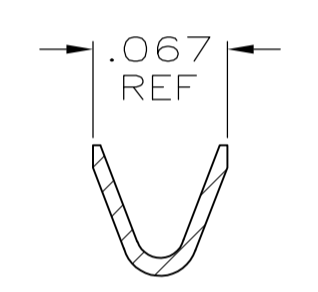

- 1 REELED FOR MINI-APPLICATOR.
- 2 GOLD FLASH OVER NICKEL, .000015 GOLD ON CONTACT AREA.
- 3 GOLD FLASH OVER NICKEL, .000030 GOLD ON CONTACT AREA.
- 4 PREPLATED 0.00127-0.00381 (.000050-.000150) BRIGHT TIN.
- 5 .000050 NICKEL ON ENTIRE CONTACT, .000015 GOLD IN CONTACT AREA.
- 6 GOLD PLATING NOT REQUIRED IN THIS AREA.
- 7 SHEARED EDGES PERMITTED TO BE UNPLATED.
- 8 .000050 NICKEL ENTIRE CONTACT, .000015 GOLD ON CONTACT AREA, .000100-.000200 BRIGHT TIN LEAD IN AREA K.
- 9 GOLD FLASH OVER NICKEL, .000050 GOLD ON CONTACT AREA.
- 10 CUT OUTS ON BOX AT MANUFACTURER'S OPTION.
- 11 .000030 GOLD IN CONTACT AREA, .000100-.000200 BRIGHT TIN-LEAD IN AREA K, ALL OVER .000050 NICKEL.
- 12 POINT OF MEASUREMENT FOR PLATING THICKNESS (INSIDE BEAMS).
- 13 .000030 GOLD IN CONTACT AREA, .000100-.000200 TIN IN AREA K, ALL OVER .000050 NICKEL.
- 14 .000050 NICKEL ENTIRE CONTACT, .000015 GOLD ON CONTACT AREA, .000100-.000200 TIN IN AREA K.

WIRE SIZE #22-#26  
SECTION E-E

INSULATION RANGE .061 MAX  
SECTION G-G

SECTION D-D

LOOSE PIECE	REF	6-87756-8
REELED	REF	6-87756-7
LOOSE PIECE	REF	6-87756-6
REELED	REF	6-87756-2
LOOSE PIECE	REF	1-87756-8
REELED	REF	1-87756-7
LOOSE PIECE	REF	1-87756-6
OBSOLETE	REF	1-87756-4
REELED	REF	1-87756-2
REELED	REF	1-87756-1
OBSOLETE	REF	1-87756-0
LOOSE PIECE	REF	87756-7
REELED	REF	87756-6
LOOSE PIECE	REF	87756-5
REELED	REF	87756-4
LOOSE PIECE	REF	87756-3
REELED	REF	87756-2
DESCRIPTION	FINISH	PART NUMBER

THIS DRAWING IS A CONTROLLED DOCUMENT.

DIMENSIONS: INCHES	TOLERANCES UNLESS OTHERWISE SPECIFIED:	DWN: L.D. RINGLEY 12-10-85	TE Connectivity CONTACT, FEMALE, MOD IV, CRIMP SNAP-IN
		CHK: J. GESFORD 12-16-85	
		APVD: J. GESFORD 12-16-85	
		NAME: J. GESFORD	
		PRODUCT SPEC: 108-25,020	RESTRICTED TO:
		APPLICATION SPEC: 114-25,003	SIZE: A1
MATERIAL: .008 THK CU-SN-P ALLOY 521	FINISH: SEE TABLE	WEIGHT: -	SCALE: 10:1
		CUSTOMER DRAWING	SHEET 1 OF 1 REV T2