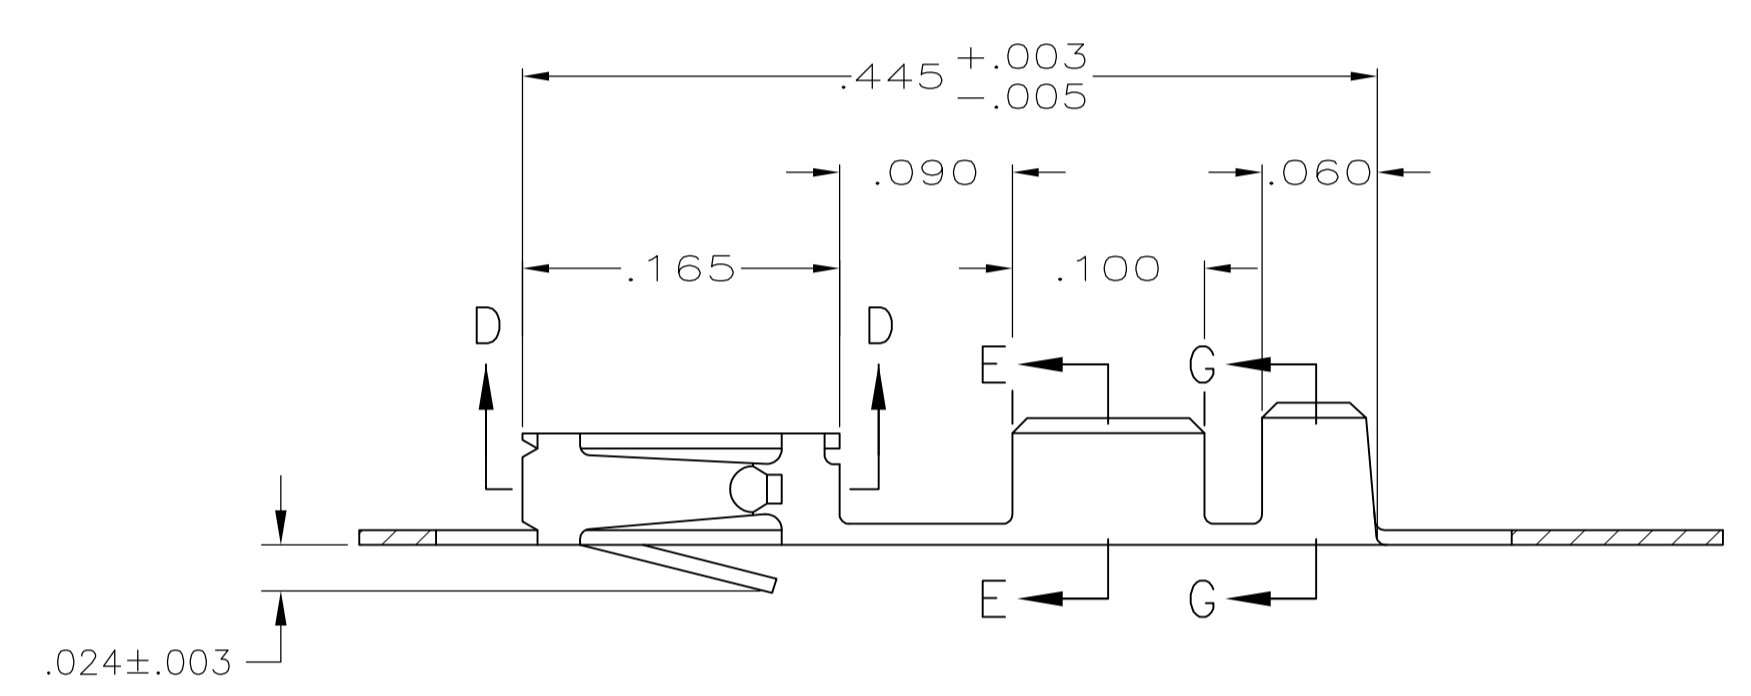

- 1 REELED FOR MINI-APPLICATOR.
- 2 GOLD FLASH OVER NICKEL, .000015 GOLD ON CONTACT AREA.
- 3 GOLD FLASH OVER NICKEL, .000030 GOLD ON CONTACT AREA.
- 4 PREPLATED 0.00127-0.00381 (.000050-.000150) BRIGHT TIN.
- 5 .000050 NICKEL ON ENTIRE CONTACT, .000015 GOLD IN CONTACT AREA.
- 6 GOLD PLATING NOT REQUIRED IN THIS AREA.
- 7 SHEARED EDGES PERMITTED TO BE UNPLATED.
- 8 .000050 NICKEL ENTIRE CONTACT, .000015 GOLD ON CONTACT AREA, .000100-.000200 BRIGHT TIN LEAD IN AREA K.
- 9 GOLD FLASH OVER NICKEL, .000050 GOLD ON CONTACT AREA.
- 10 CUT OUTS ON BOX AT MANUFACTURER'S OPTION.
- 11 .000030 GOLD IN CONTACT AREA, .000100-.000200 BRIGHT TIN-LEAD IN AREA K, ALL OVER .000050 NICKEL.
- 12 POINT OF MEASUREMENT FOR PLATING THICKNESS (INSIDE BEAMS).
- 13 .000030 GOLD IN CONTACT AREA, .000100-.000200 TIN IN AREA K, ALL OVER .000050 NICKEL.
- 14 .000050 NICKEL ENTIRE CONTACT, .000015 GOLD ON CONTACT AREA, .000100-.000200 TIN IN AREA K.

WIRE SIZE #22-#26  
SECTION E-E

INSULATION RANGE .061 MAX  
SECTION G-G

SECTION D-D

LOOSE PIECE	REF	6-87756-8
REELED	REF	6-87756-7
LOOSE PIECE	REF	6-87756-6
REELED	REF	6-87756-2
LOOSE PIECE	REF	1-87756-8
REELED	REF	1-87756-7
LOOSE PIECE	REF	1-87756-6
OBSOLETE	REF	1-87756-4
REELED	REF	1-87756-2
REELED	REF	1-87756-1
OBSOLETE	REF	1-87756-0
LOOSE PIECE	REF	87756-7
REELED	REF	87756-6
LOOSE PIECE	REF	87756-5
REELED	REF	87756-4
LOOSE PIECE	REF	87756-3
REELED	REF	87756-2
DESCRIPTION	FINISH	PART NUMBER

THIS DRAWING IS A CONTROLLED DOCUMENT.

DIMENSIONS: INCHES	TOLERANCES UNLESS OTHERWISE SPECIFIED:	DWN: L.D. RINGLEY 12-10-85	TE Connectivity CONTACT, FEMALE, MOD IV, CRIMP SNAP-IN
		CHK: J. GESFORD 12-16-85	
		APVD: J. GESFORD 12-16-85	
		NAME: J. GESFORD	
		PRODUCT SPEC: 108-25,020	RESTRICTED TO:
		APPLICATION SPEC: 114-25,003	SIZE: A1
MATERIAL: .008 THK CU-SN-P ALLOY 521	FINISH: SEE TABLE	WEIGHT: -	SCALE: 10:1
		CUSTOMER DRAWING	SHEET 1 OF 1 REV T2