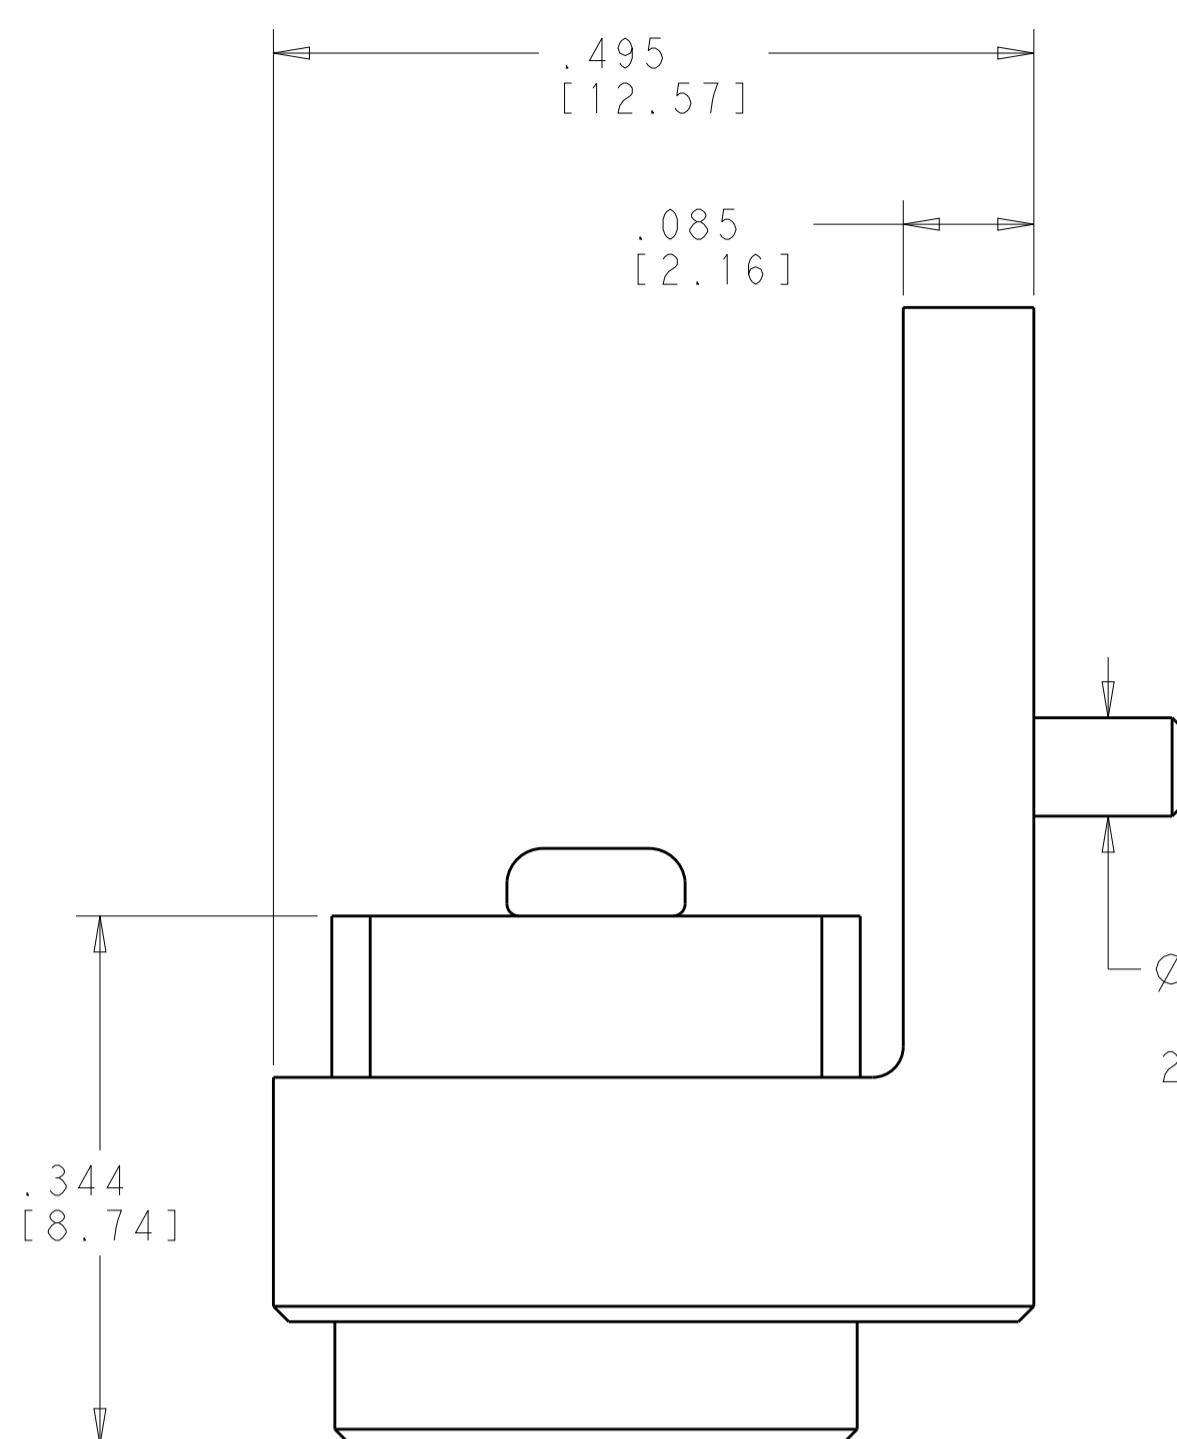

REVISIONS				
P.	LTN	DESCRIPTION	DATE	APVD
B		RELEASED PER ECO 19-005475	4-9-19	CT FB

2-56 UNC-2B
THREADED THRU HOLE
4 PLACES

SCALE 5:1

1 MATERIAL:
MODULE BODIES - SEE TABLE
SCREWS - 300 SERIES STAINLESS STEEL

2 FINISH:
MODULE BODIES - SEE TABLE
SCREWS - PASSIVATED

3. SHIPPED IN KIT FORM.

4 CIRCUIT IDENTIFICATION MARKING

5 P3 MODULE LOCATION CAN BE MOVED -.129[3.28] TO POSITION P3 = 3.702[94.03] TO ALLOW FOR USE OF A FULL MULTIGIG CONNECTOR IN P4. THE BACKPLANE MODULE POSITION MUST ALSO BE ADJUSTED ACCORDINGLY.

REVISIONS				
P.	LTN	DESCRIPTION	DATE	APVD
-		SEE SHEET 1	-	-

DESIGNED FOR VITA 67.2 PCB LAYOUT
(VIEW FROM TOP SIDE)

P2	2.145 [54.48]
\triangle P3	3.831 [97.31]
P4	4.965 [126.11]
P5	6.099 [154.91]
P6	7.233 [183.71]
POSITION	DIM "X"

THIS DRAWING IS A CONTROLLED DOCUMENT.		DWN H. MILLER 14AUG2015	TE Connectivity
DIMENSIONS: INCHES/mm		CHK C. YI 11APR2018	
TOLERANCES UNLESS OTHERWISE SPECIFIED:		APVD K. DOWNHOWER	NAME 16 POSITION NanoRF MODULE P.C.B. MOUNT - DAUGHTERCARD VITA
0 PLC ±	1 PLC ±	PRODUCT SPEC 108-163006	SIZE A 00779
2 PLC ±	3 PLC ±	APPLICATION SPEC 408-163016	CAGE CODE C=2828392
4 PLC ±	ANGLES ±	WEIGHT	RESTRICTED TO
MATERIAL	FINISH	CUSTOMER DRAWING	SCALE 4:1 SHEET 2 OF 2 REV B