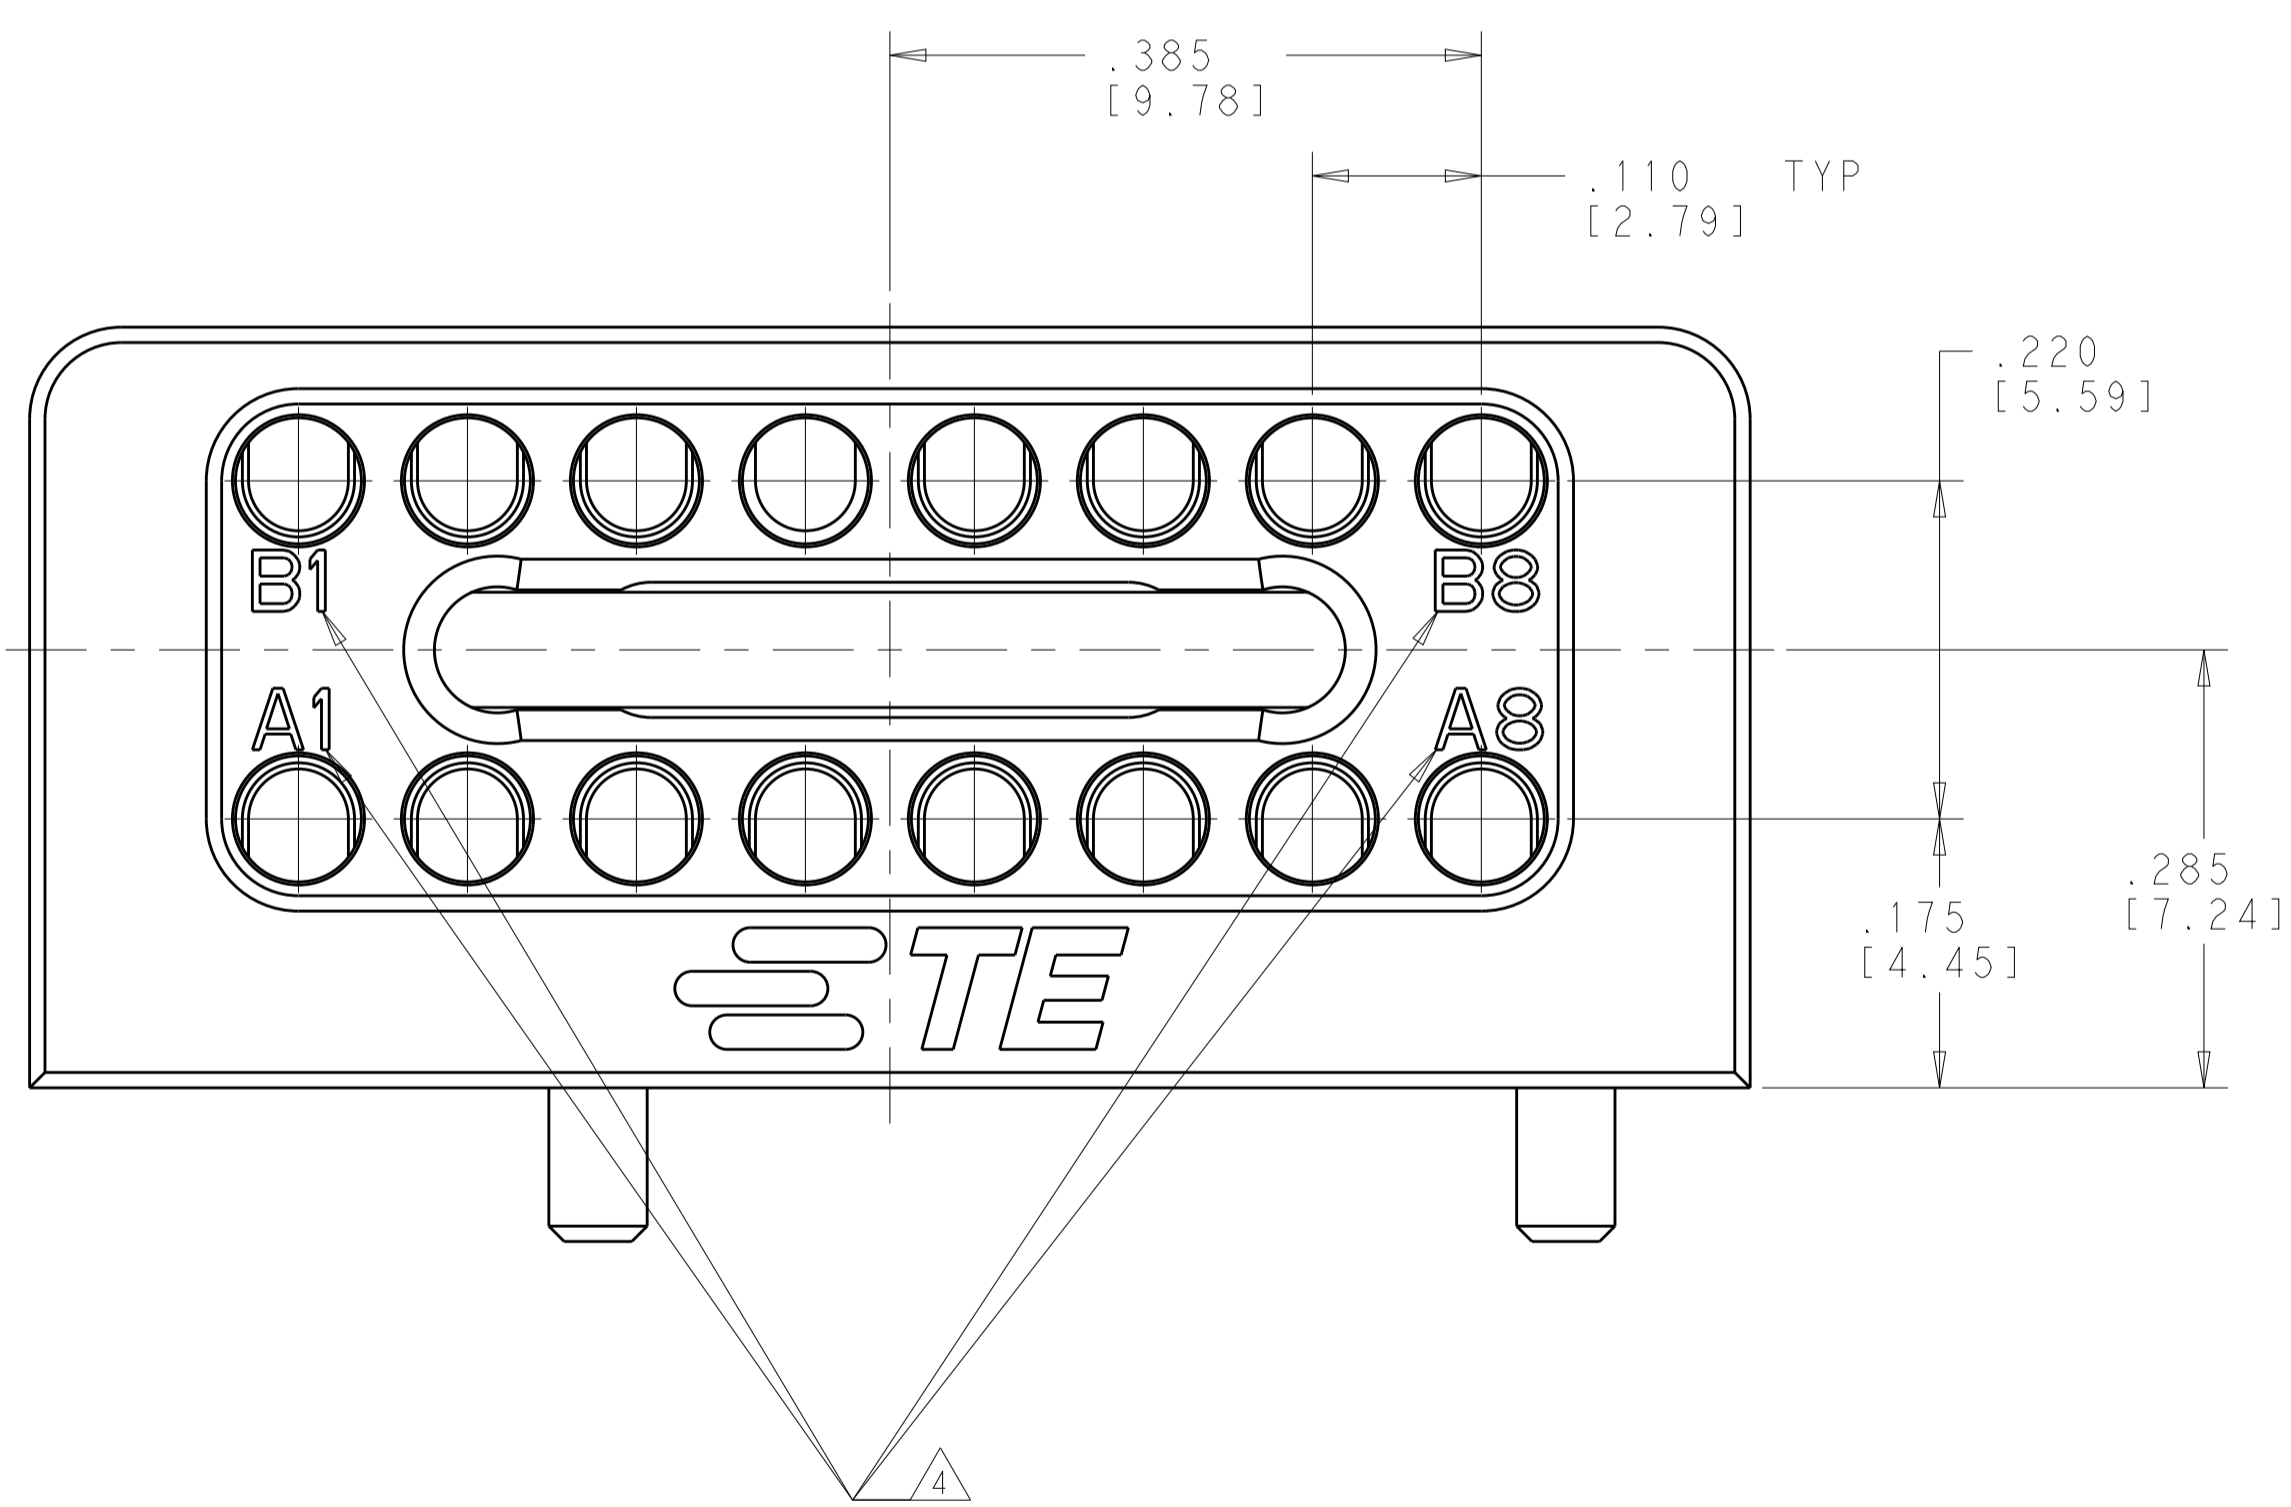

REVISIONS				
P.	LTN	DESCRIPTION	DATE	APVD
B		RELEASED PER ECO 19-005475	4-9-19	CT FB

2-56 UNC-2B
THREADED THRU HOLE
4 PLACES

SCALE 5:1

1 MATERIAL:
MODULE BODIES - SEE TABLE
SCREWS - 300 SERIES STAINLESS STEEL

2 FINISH:
MODULE BODIES - SEE TABLE
SCREWS - PASSIVATED

3. SHIPPED IN KIT FORM.

4 CIRCUIT IDENTIFICATION MARKING

5 P3 MODULE LOCATION CAN BE MOVED -.129[3.28] TO POSITION P3 = 3.702[94.03] TO ALLOW FOR USE OF A FULL MULTIGIG CONNECTOR IN P4. THE BACKPLANE MODULE POSITION MUST ALSO BE ADJUSTED ACCORDINGLY.

CLEAR CHROMATE CONVERSION COATING	ALUMINUM ALLOY 7075	2828392-2
PASSIVATED	STAINLESS STEEL PER UNS S30300	2828392-1
MODULE FINISH 2	MODULE MATERIAL 1	PART NUMBER

THIS DRAWING IS A CONTROLLED DOCUMENT.		DWN R. MILLER 14AUG2015	06AUG2015	TE Connectivity
DIMENSIONS: INCHES/mm		CHK C. YI 11APR2018	NAME 16 POSITION NanoRF MODULE P.C.B. MOUNT - DAUGHTERCARD VITA	
TOLERANCES UNLESS OTHERWISE SPECIFIED:		APVD K. DOWNHOWER	PRODUCT SPEC 108-163006	RESTRICTED TO
0 PLC ± 1 PLC ± 2 PLC ± 3 PLC ±.005(0.13) 4 PLC ± ANGLES ±		APPLICATION SPEC 408-163016	SIZE A	SCALE 8:1
MATERIAL 1	FINISH 2	WEIGHT	CAGE CODE DRAWING NO 00779C=2828392	SHEET 1 OF 2
CUSTOMER DRAWING		SCALE 8:1		REV B

THIS DRAWING IS A CONTROLLED DOCUMENT.		DWN H. MILLER 14AUG2015	TE Connectivity
DIMENSIONS: INCHES/mm		CHK C. YI 11APR2018	
TOLERANCES UNLESS OTHERWISE SPECIFIED:		APVD K. DOWNHOWER	NAME 16 POSITION NanoRF MODULE P.C.B. MOUNT - DAUGHTERCARD VITA
0 PLC ±	1 PLC ±	PRODUCT SPEC 108-163006	SIZE A 00779
2 PLC ±	3 PLC ±	APPLICATION SPEC 408-163016	CAGE CODE C=2828392
4 PLC ±	ANGLES ±	WEIGHT	RESTRICTED TO
MATERIAL	FINISH	CUSTOMER DRAWING	SCALE 4:1 SHEET 2 OF 2 REV B