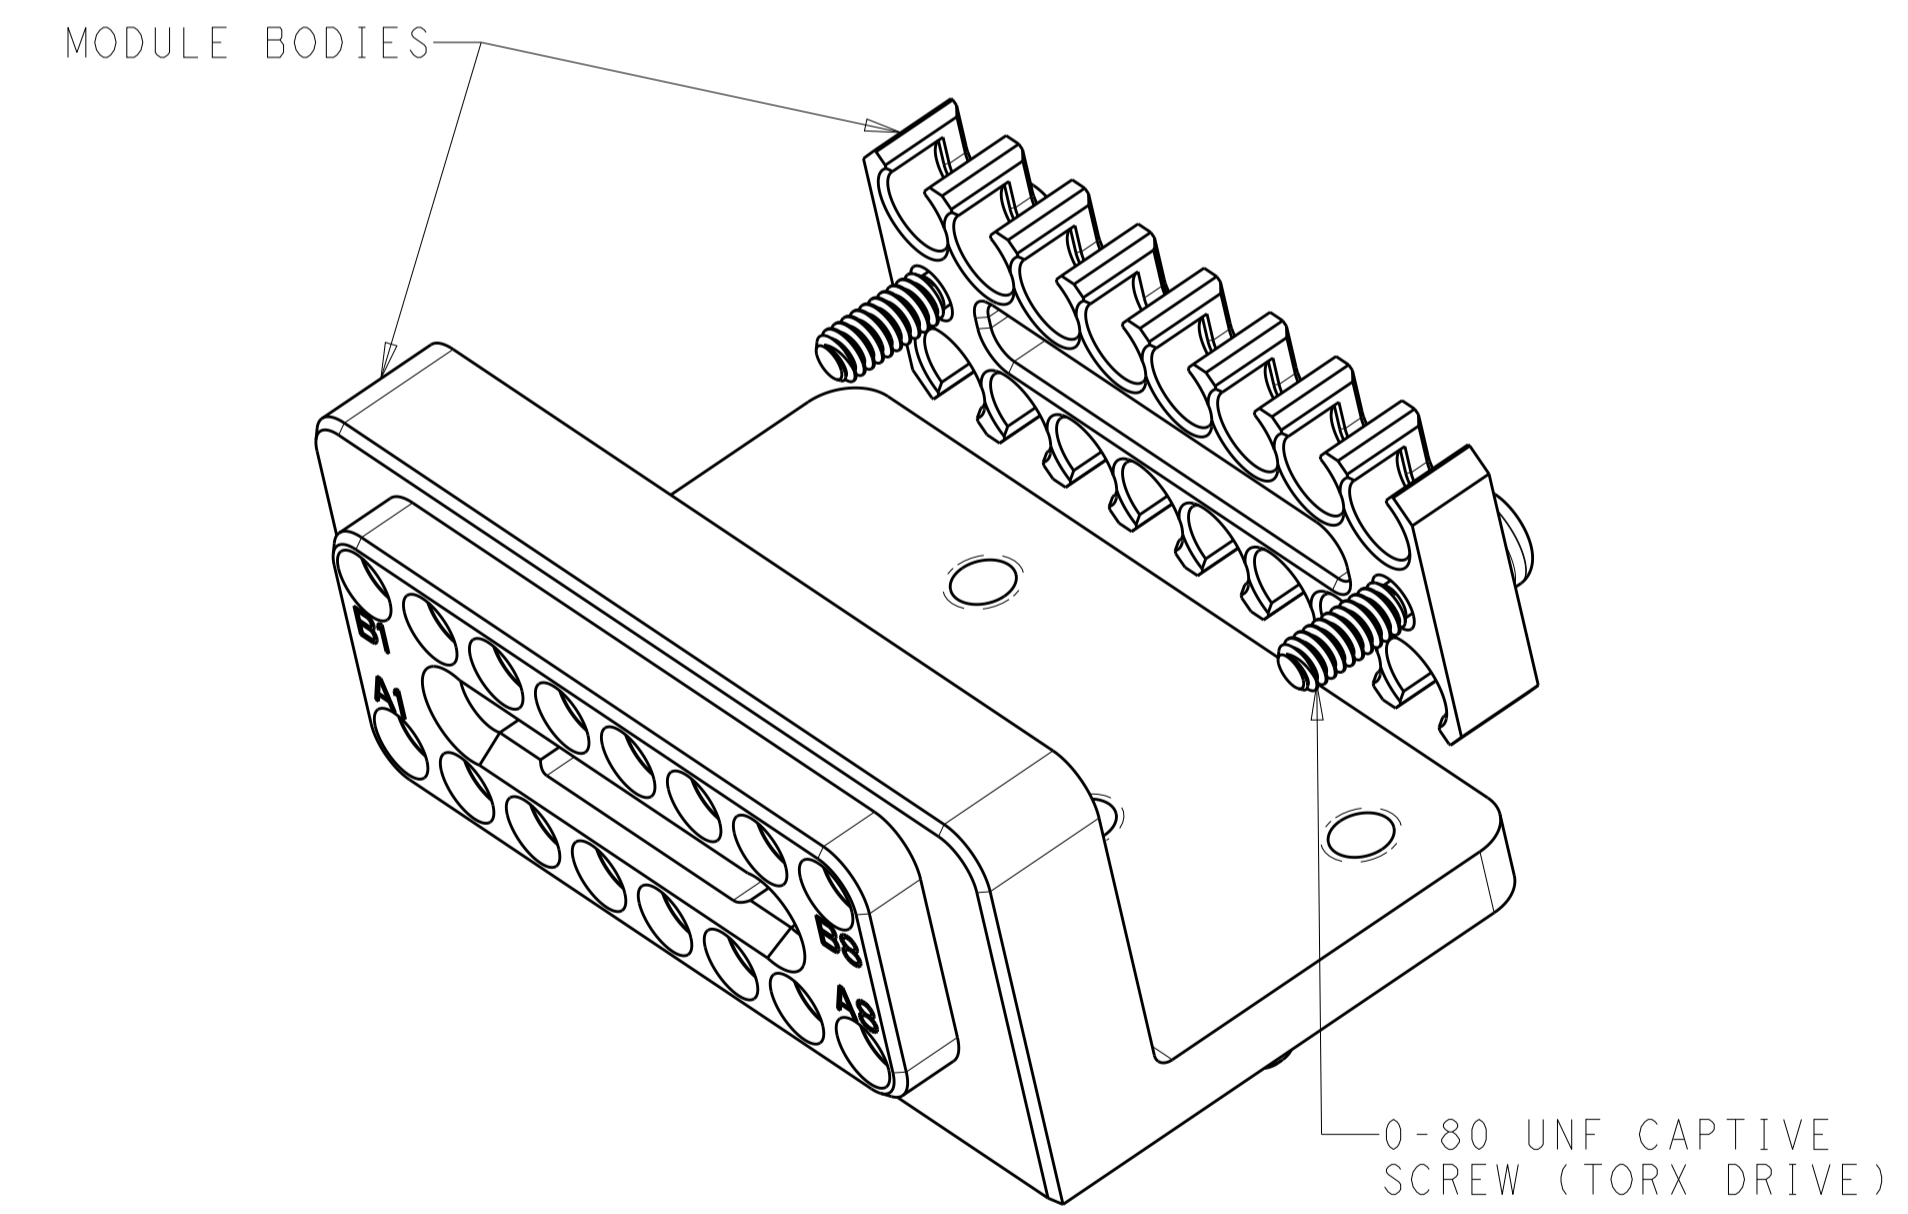

REVISIONS				
P.	LTN	DESCRIPTION	DATE	APVD
B		RELEASED PER ECO 19-005475	4-9-19	CT FB

2-56 UNC-2B
THREADED THRU HOLE
4 PLACES

SCALE 5:1

1 MATERIAL:
MODULE BODIES - SEE TABLE
SCREWS - 300 SERIES STAINLESS STEEL

2 FINISH:
MODULE BODIES - SEE TABLE
SCREWS - PASSIVATED

3. SHIPPED IN KIT FORM.

4 CIRCUIT IDENTIFICATION MARKING

5 P3 MODULE LOCATION CAN BE MOVED -.129[3.28] TO POSITION P3 = 3.702[94.03] TO ALLOW FOR USE OF A FULL MULTIGIG CONNECTOR IN P4. THE BACKPLANE MODULE POSITION MUST ALSO BE ADJUSTED ACCORDINGLY.

CLEAR CHROMATE CONVERSION COATING	ALUMINUM ALLOY 7075	2828392-2
PASSIVATED	STAINLESS STEEL PER UNS S30300	2828392-1
MODULE FINISH 2	MODULE MATERIAL 1	PART NUMBER

THIS DRAWING IS A CONTROLLED DOCUMENT.		DWN R. MILLER 14AUG2015	06AUG2015	TE Connectivity
DIMENSIONS: INCHES/mm		CHK C. YI 11APR2018	NAME 16 POSITION NanoRF MODULE P.C.B. MOUNT - DAUGHTERCARD VITA	
TOLERANCES UNLESS OTHERWISE SPECIFIED:		APVD K. DOWNHOWER	PRODUCT SPEC 108-163006	RESTRICTED TO
0 PLC ± 1 PLC ± 2 PLC ± 3 PLC ±.005(0.13) 4 PLC ± ANGLES ±		APPLICATION SPEC 408-163016	SIZE A	SCALE 8:1
MATERIAL 1	FINISH 2	WEIGHT	CAGE CODE DRAWING NO 00779C=2828392	SHEET 1 OF 2
CUSTOMER DRAWING		SCALE 8:1		REV B