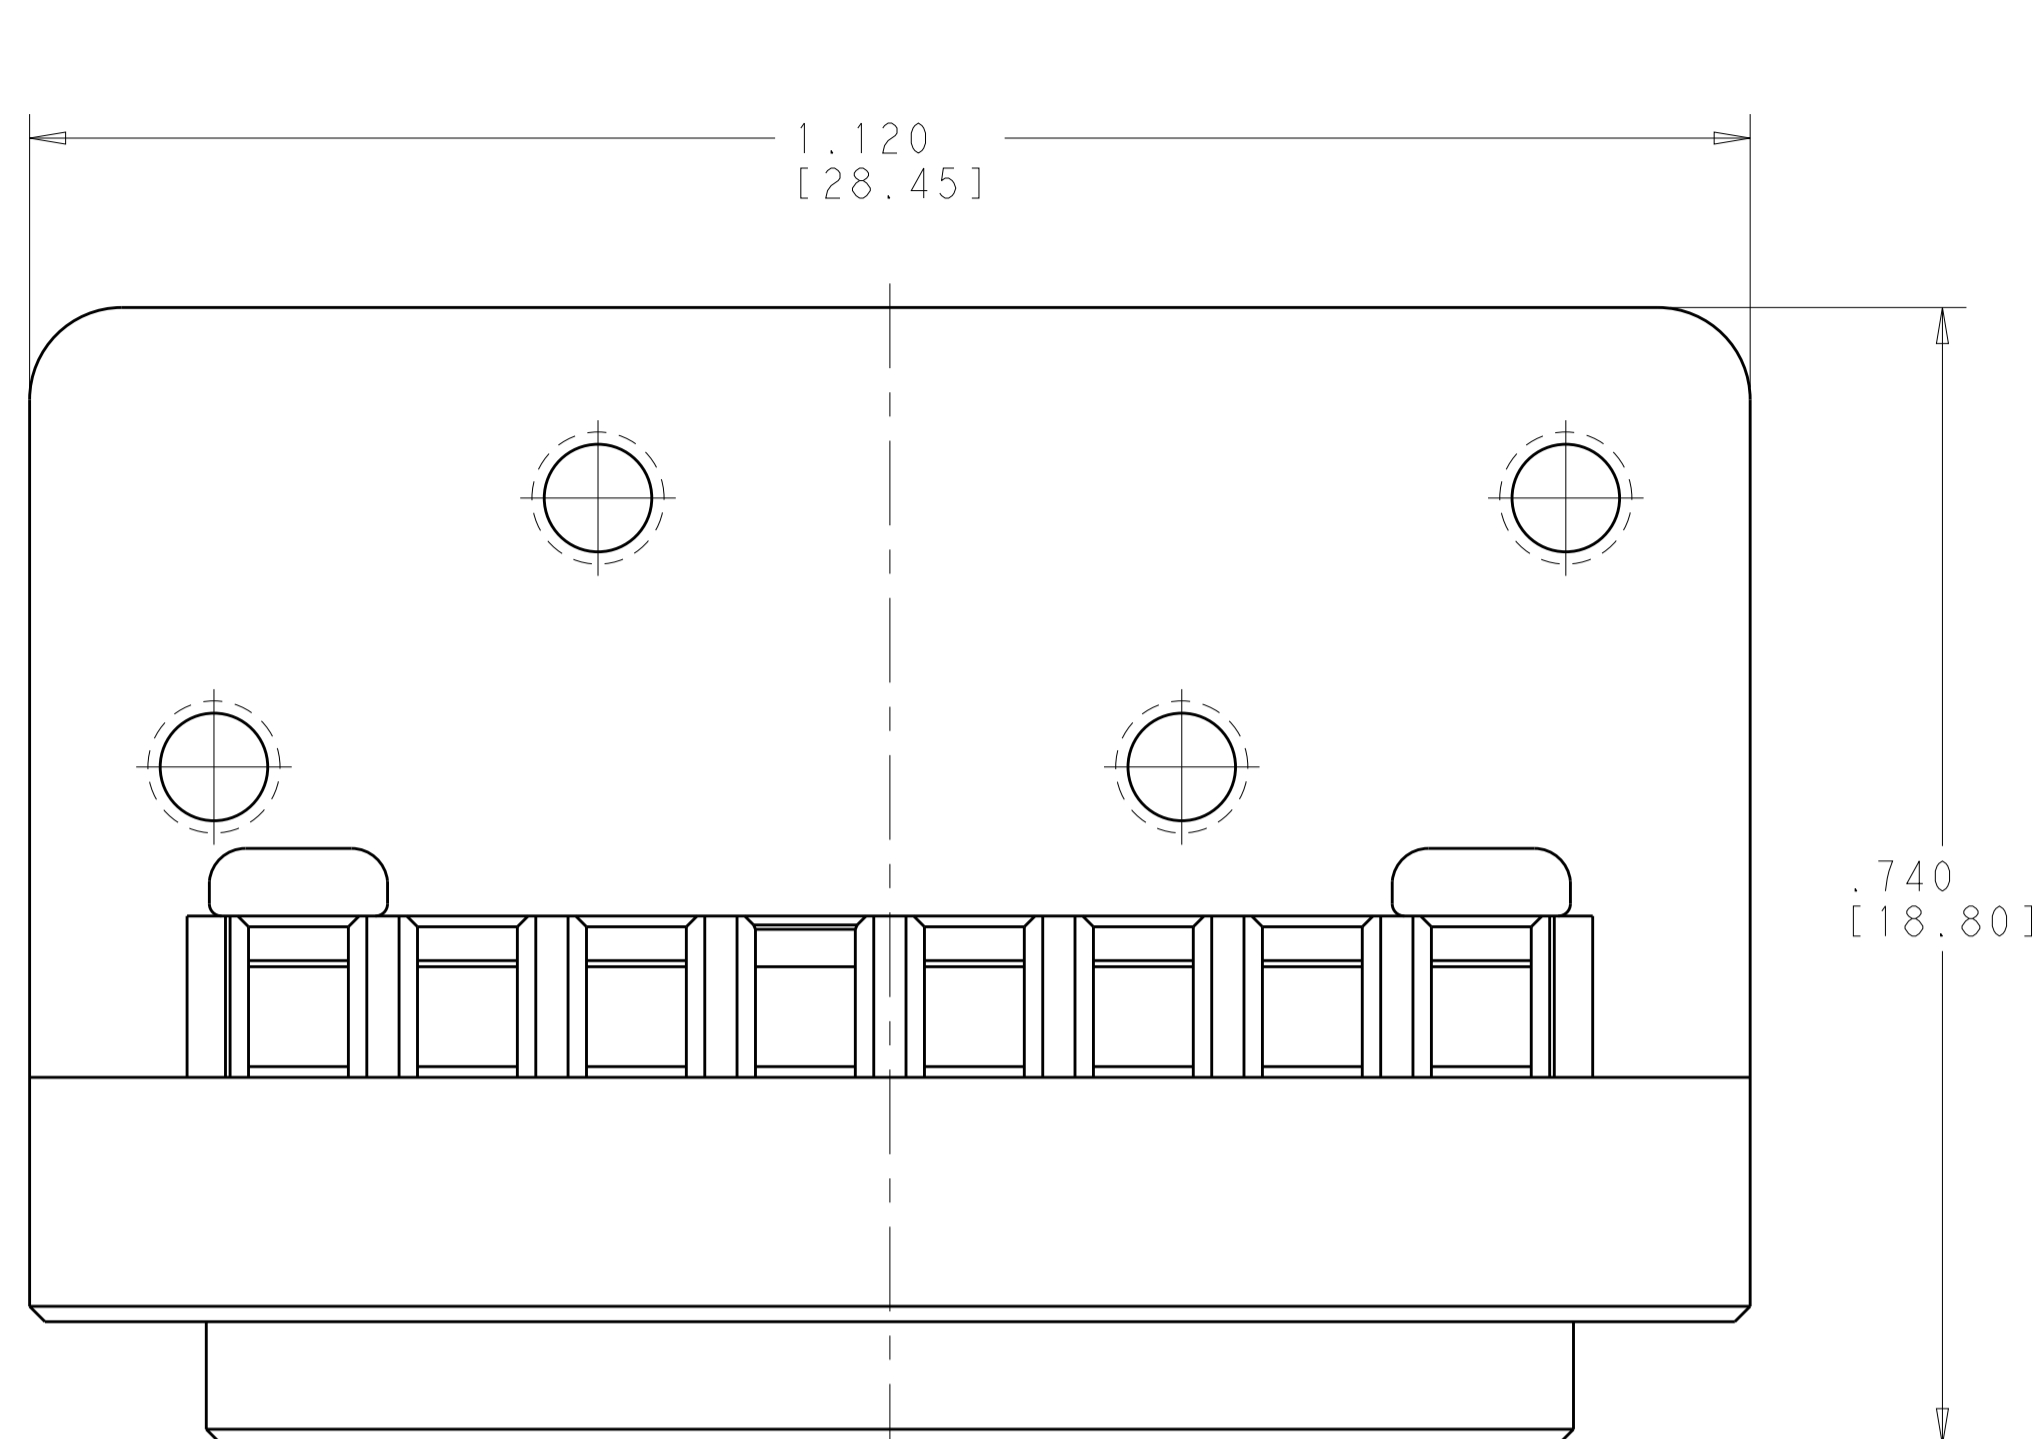

REVISIONS				
P.	LTN	DESCRIPTION	DATE	APVD
B		RELEASED PER ECO 19-005475	4-9-19	CT FB

2-56 UNC-2B
THREADED THRU HOLE
4 PLACES

SCALE 5:1

1 MATERIAL:
MODULE BODIES - SEE TABLE
SCREWS - 300 SERIES STAINLESS STEEL

2 FINISH:
MODULE BODIES - SEE TABLE
SCREWS - PASSIVATED

3. SHIPPED IN KIT FORM.

4 CIRCUIT IDENTIFICATION MARKING

5 P3 MODULE LOCATION CAN BE MOVED -.129[3.28] TO POSITION P3 = 3.702[94.03] TO ALLOW FOR USE OF A FULL MULTIGIG CONNECTOR IN P4. THE BACKPLANE MODULE POSITION MUST ALSO BE ADJUSTED ACCORDINGLY.

REVISIONS				
P.	LTN	DESCRIPTION	DATE	APVD
-		SEE SHEET 1	-	-

DESIGNED FOR VITA 67.2 PCB LAYOUT
(VIEW FROM TOP SIDE)

P2	2.145 [54.48]
\triangle P3	3.831 [97.31]
P4	4.965 [126.11]
P5	6.099 [154.91]
P6	7.233 [183.71]
POSITION	DIM "X"

THIS DRAWING IS A CONTROLLED DOCUMENT.		DWN H. MILLER 14AUG2015	TE Connectivity
DIMENSIONS: INCHES/mm		CHK C. YI 11APR2018	
TOLERANCES UNLESS OTHERWISE SPECIFIED:		APVD K. DOWNHOWER	NAME 16 POSITION NanoRF MODULE P.C.B. MOUNT - DAUGHTERCARD VITA
0 PLC ±	1 PLC ±	PRODUCT SPEC 108-163006	SIZE A 00779
2 PLC ±	3 PLC ±	APPLICATION SPEC 408-163016	CAGE CODE C=2828392
4 PLC ±	ANGLES ±	WEIGHT	RESTRICTED TO
MATERIAL	FINISH	CUSTOMER DRAWING	SCALE 4:1 SHEET 2 OF 2 REV B