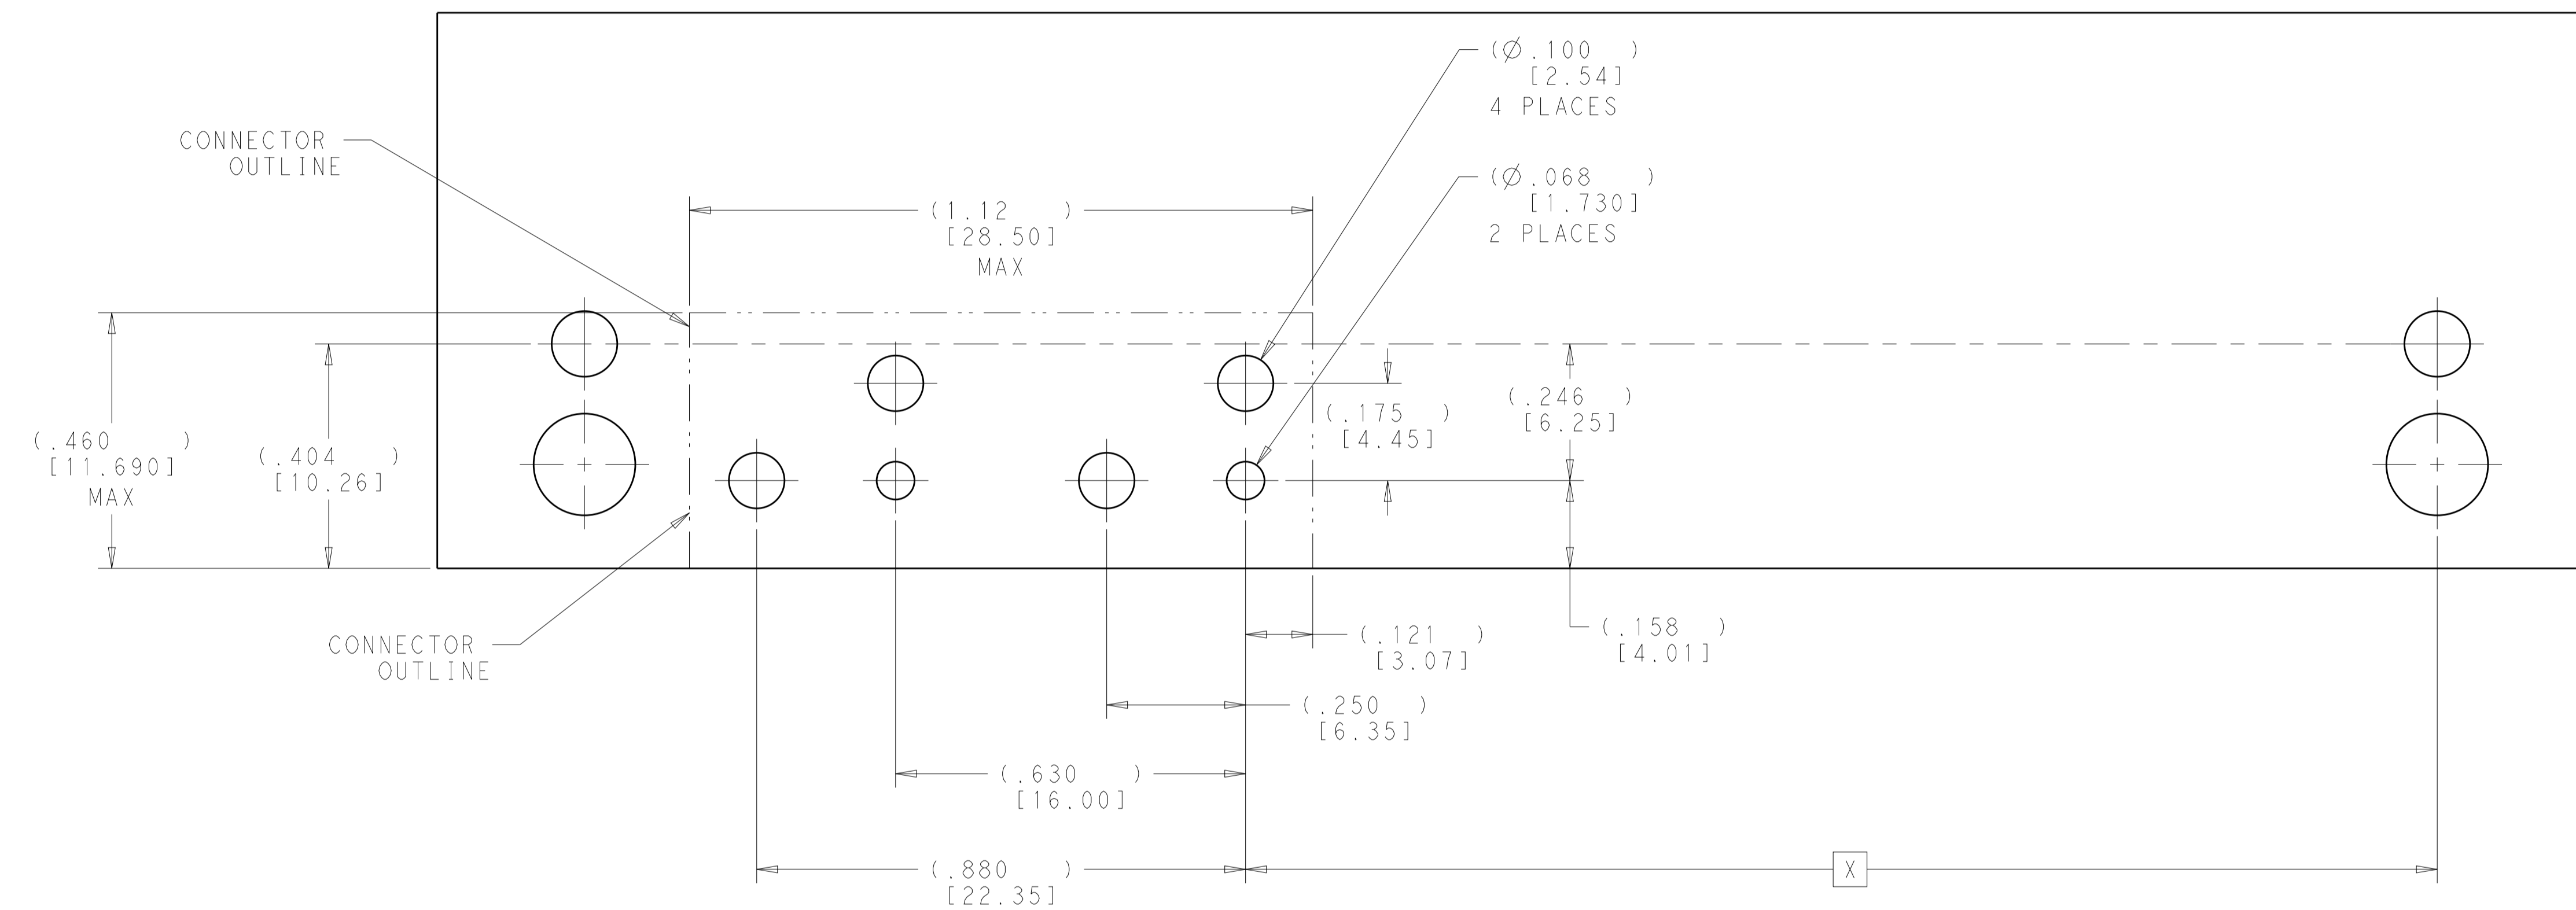

REVISIONS				
P.	LTN	DESCRIPTION	DATE	APVD
B		RELEASED PER ECO 19-005475	4-9-19	CT FB

2-56 UNC-2B
THREADED THRU HOLE
4 PLACES

SCALE 5:1

1 MATERIAL:
MODULE BODIES - SEE TABLE
SCREWS - 300 SERIES STAINLESS STEEL

2 FINISH:
MODULE BODIES - SEE TABLE
SCREWS - PASSIVATED

3. SHIPPED IN KIT FORM.

4 CIRCUIT IDENTIFICATION MARKING

5 P3 MODULE LOCATION CAN BE MOVED -.129[3.28] TO POSITION P3 = 3.702[94.03] TO ALLOW FOR USE OF A FULL MULTIGIG CONNECTOR IN P4. THE BACKPLANE MODULE POSITION MUST ALSO BE ADJUSTED ACCORDINGLY.

REVISIONS				
P.	LTN	DESCRIPTION	DATE	APVD
-		SEE SHEET 1	-	-

DESIGNED FOR VITA 67.2 PCB LAYOUT
(VIEW FROM TOP SIDE)

P2	2.145 [54.48]
\triangle P3	3.831 [97.31]
P4	4.965 [126.11]
P5	6.099 [154.91]
P6	7.233 [183.71]
POSITION	DIM "X"