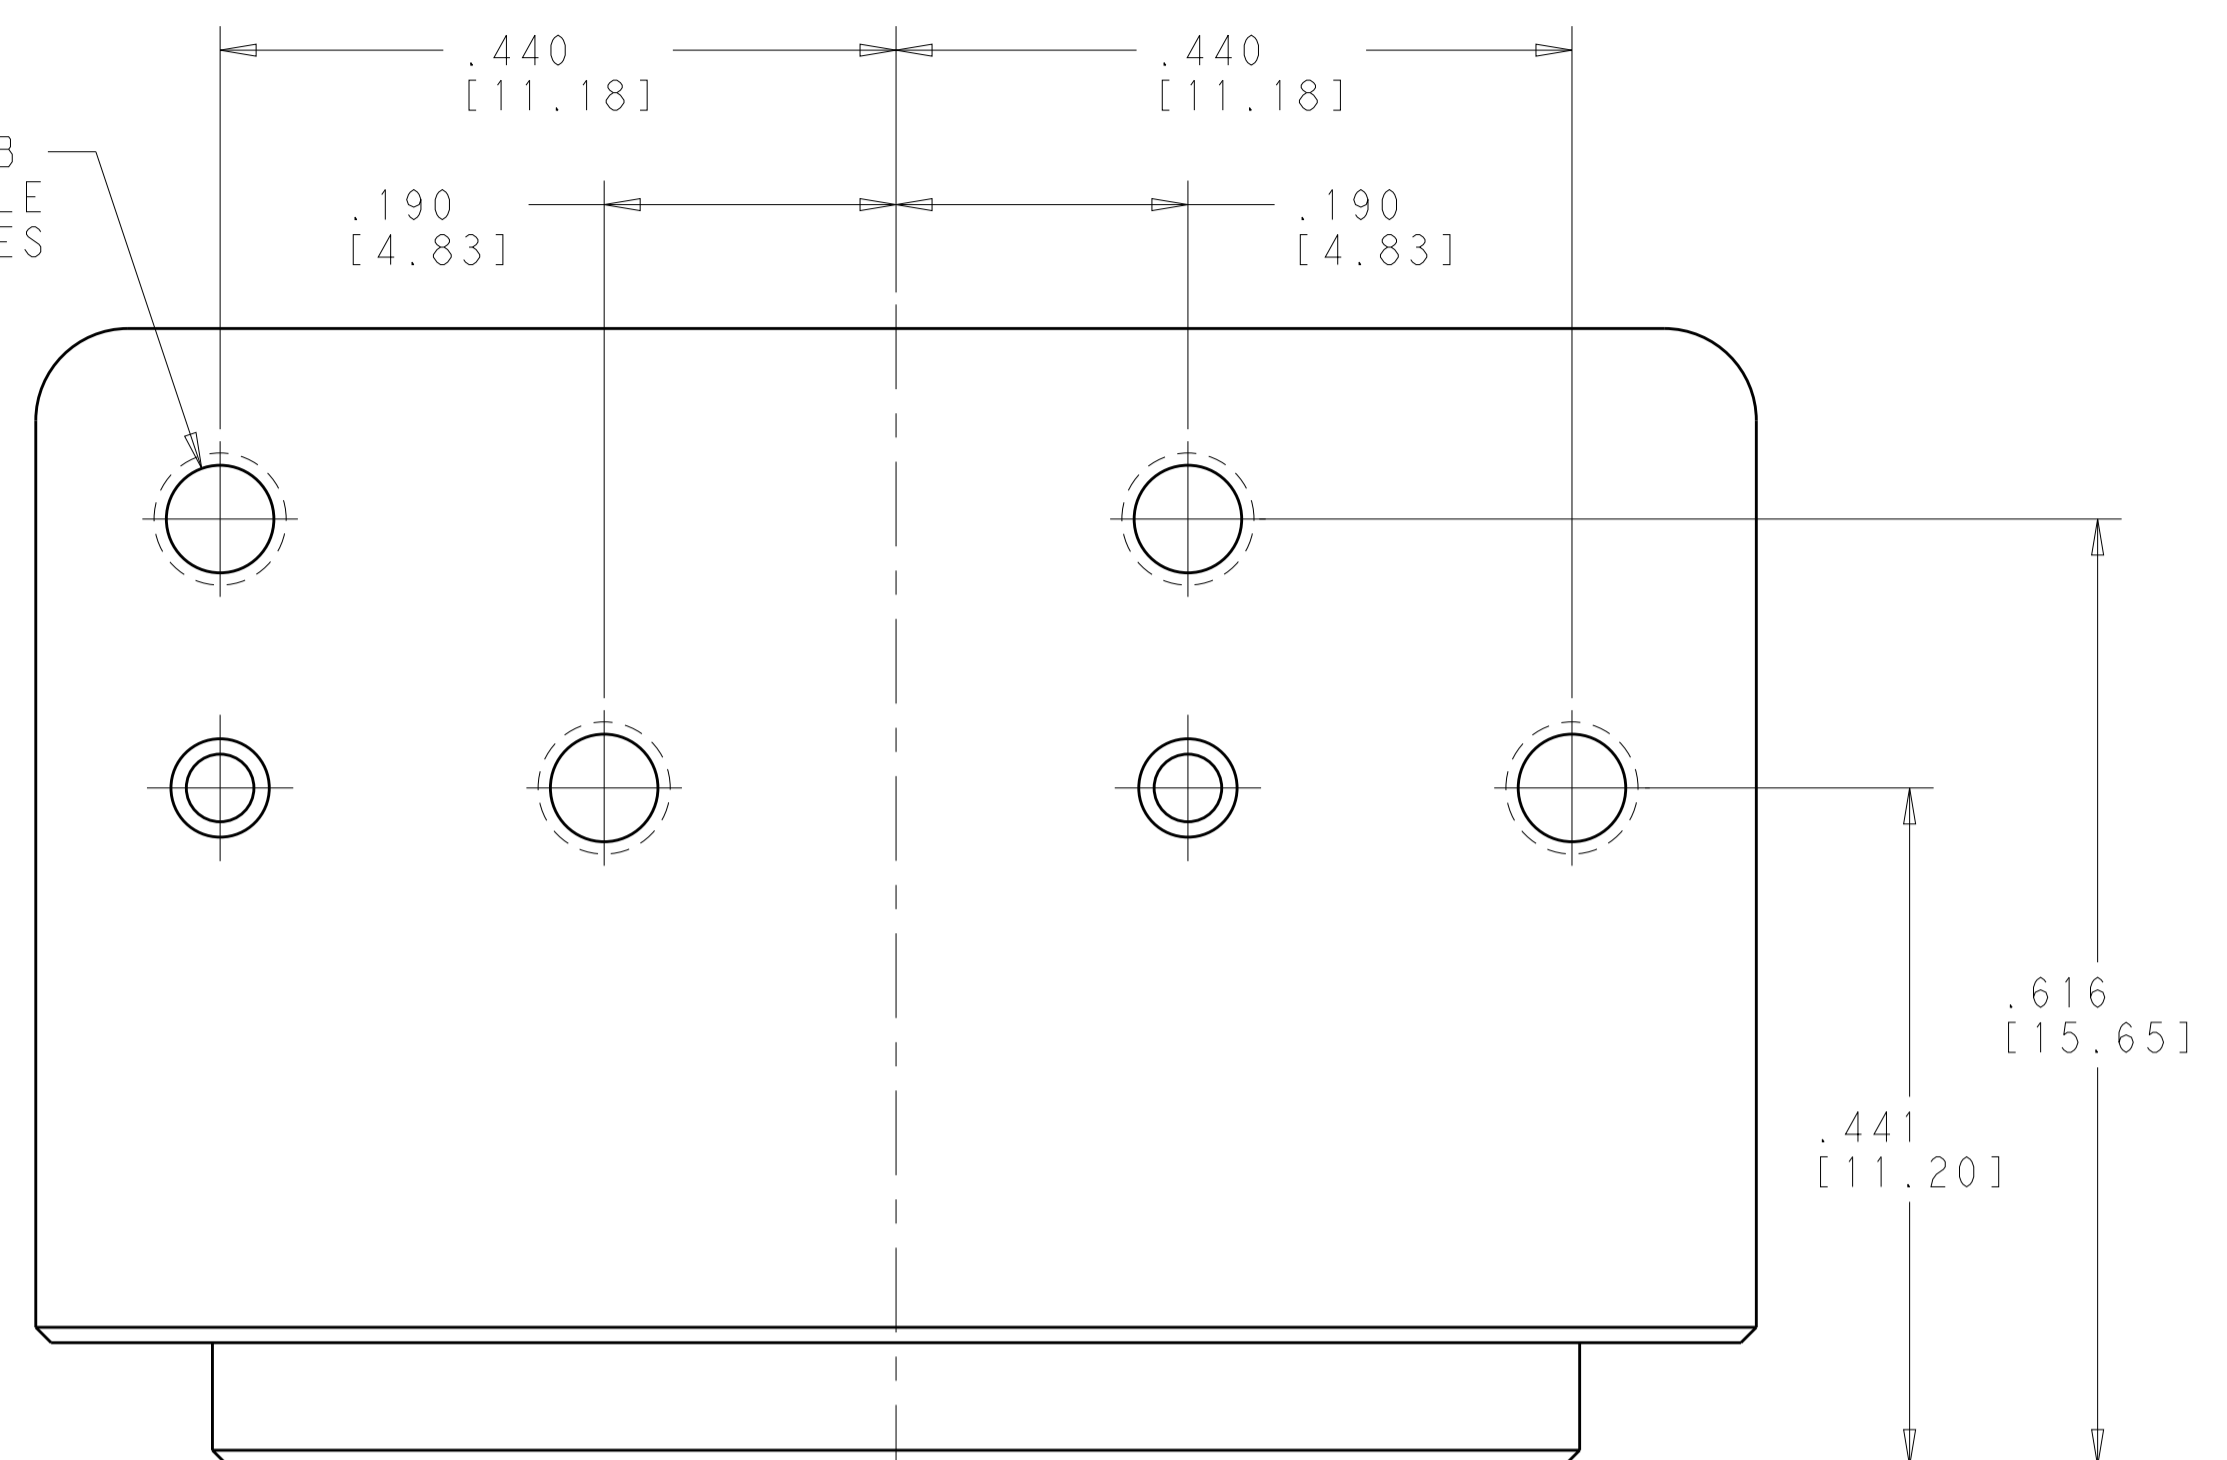

REVISIONS				
P.	LTN	DESCRIPTION	DATE	APVD
B		RELEASED PER ECO 19-005475	4-9-19	CT FB

2-56 UNC-2B
THREADED THRU HOLE
4 PLACES

SCALE 5:1

1 MATERIAL:
MODULE BODIES - SEE TABLE
SCREWS - 300 SERIES STAINLESS STEEL

2 FINISH:
MODULE BODIES - SEE TABLE
SCREWS - PASSIVATED

3. SHIPPED IN KIT FORM.

4 CIRCUIT IDENTIFICATION MARKING

5 P3 MODULE LOCATION CAN BE MOVED -.129[3.28] TO POSITION P3 = 3.702[94.03] TO ALLOW FOR USE OF A FULL MULTIGIG CONNECTOR IN P4. THE BACKPLANE MODULE POSITION MUST ALSO BE ADJUSTED ACCORDINGLY.

REVISIONS				
P.	LTN	DESCRIPTION	DATE	APVD
-		SEE SHEET 1	-	-

DESIGNED FOR VITA 67.2 PCB LAYOUT
(VIEW FROM TOP SIDE)

P2	2.145 [54.48]
\triangle P3	3.831 [97.31]
P4	4.965 [126.11]
P5	6.099 [154.91]
P6	7.233 [183.71]
POSITION	DIM "X"

THIS DRAWING IS A CONTROLLED DOCUMENT.		DWN H. MILLER 14AUG2015	TE Connectivity
DIMENSIONS: INCHES/mm		CHK C. YI 11APR2018	
TOLERANCES UNLESS OTHERWISE SPECIFIED:		APVD K. DOWNHOWER	NAME 16 POSITION NanoRF MODULE P.C.B. MOUNT - DAUGHTERCARD VITA
0 PLC ±	1 PLC ±	PRODUCT SPEC 108-163006	SIZE A 00779
2 PLC ±	3 PLC ±	APPLICATION SPEC 408-163016	CAGE CODE C=2828392
4 PLC ±	ANGLES ±	WEIGHT	RESTRICTED TO
MATERIAL	FINISH	CUSTOMER DRAWING	SCALE 4:1 SHEET 2 OF 2 REV B